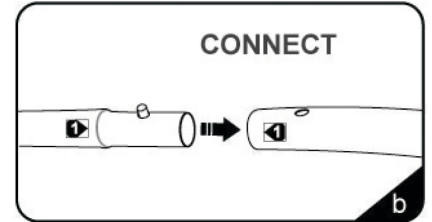

20FT EZ TUBE CURVED FRAME

INSTALLATION STEPS

Modern appearance, stable quality, practicability & multiformity
Package and spotlight are available as accessories

STEP 1

If can't snap when dismantle the frame, Pls push the tube forwardly, then push again.