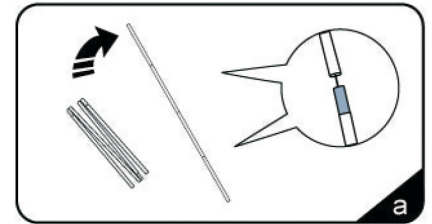

20FT EZ TUBE CURVED FRAME

INSTALLATION STEPS

Modern appearance, stable quality, practicability & multiformity
Package and spotlight are available as accessories

STEP 1

If can't snap when dismantle the frame, Pls push the tube forwardly, then push again.