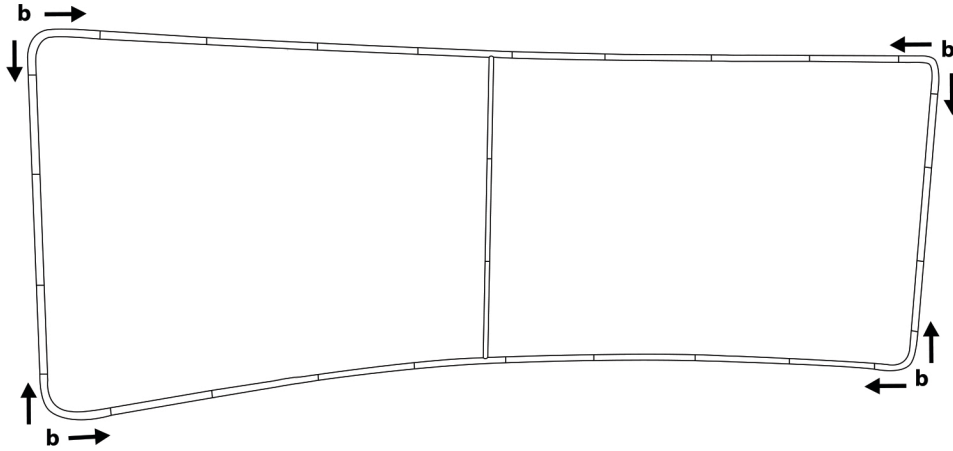

20FT EZ TUBE CURVED FRAME

INSTALLATION STEPS

Modern appearance, stable quality, practicability & multiformity
Package and spotlight are available as accessories

STEP 1

If can't snap when dismantle the frame, Pls push the tube forwardly, then push again.