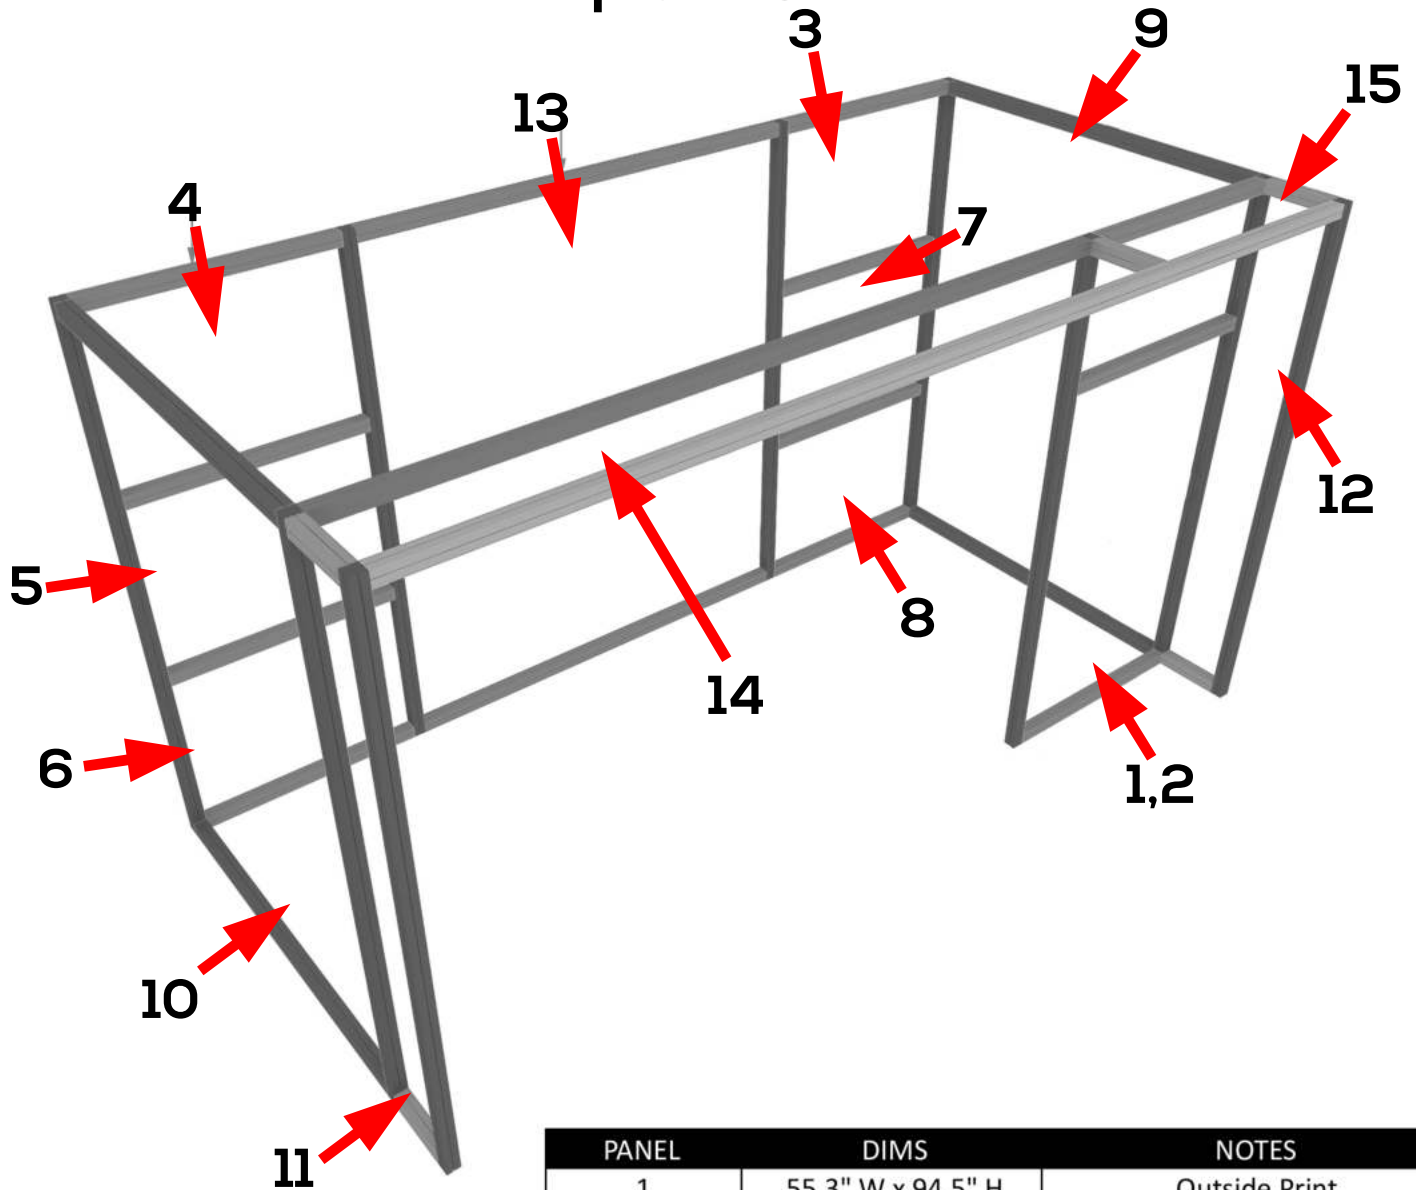

Template Guide

PANEL	DIMS	NOTES
1	55.3" W x 94.5" H	Outside Print
2	55.3" W x 94.5" H	Inside Print
3	55.3" W x 39.4" H	Inside Print Top
4	55.3" W x 39.4" H	Inside Print Top
5	55.3" W x 42" H	Inside Print Middle
6	55.3" H x 39.4" H	Inside Print Bottom
7	55.3" H x 42" H	Inside Print Middle
8	55.3" H x 39.4" H	Inside Print Bottom
9	94.3" H x 127" H	Inside Print
10	94.3" H x 127" H	Inside Print
11	16.3" W x 127" H	Inside Print
12	16.3" W x 127" H	Inside Print
13	113.8" W x 127" H	Inside Print
14	172.2" W x 16.3" H	Blank Archway Bottom
15	55.3" W x 16.3" H	Blank Archway Bottom