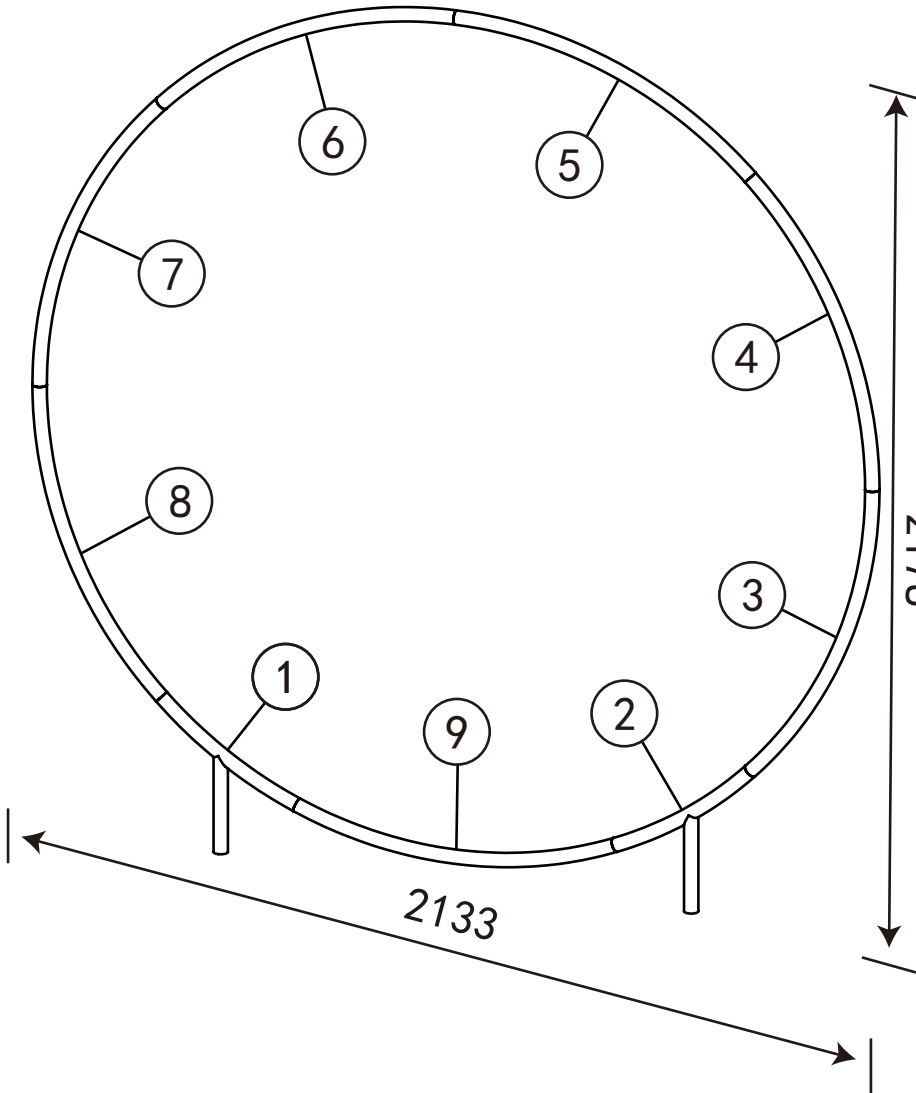

# EZ TUBE CONNECT CIRCLE 7FT

PRODUCT CATEGORY: EZ FABRIC DISPLAYS

PRODUCT CODE: EZCNCT-CIR7

## INSTRUCTIONS

34-diameter tube, round stand,  
insert connection

If can't snap when dismantle the frame, Pls push the  
tube forwardly, then push again.