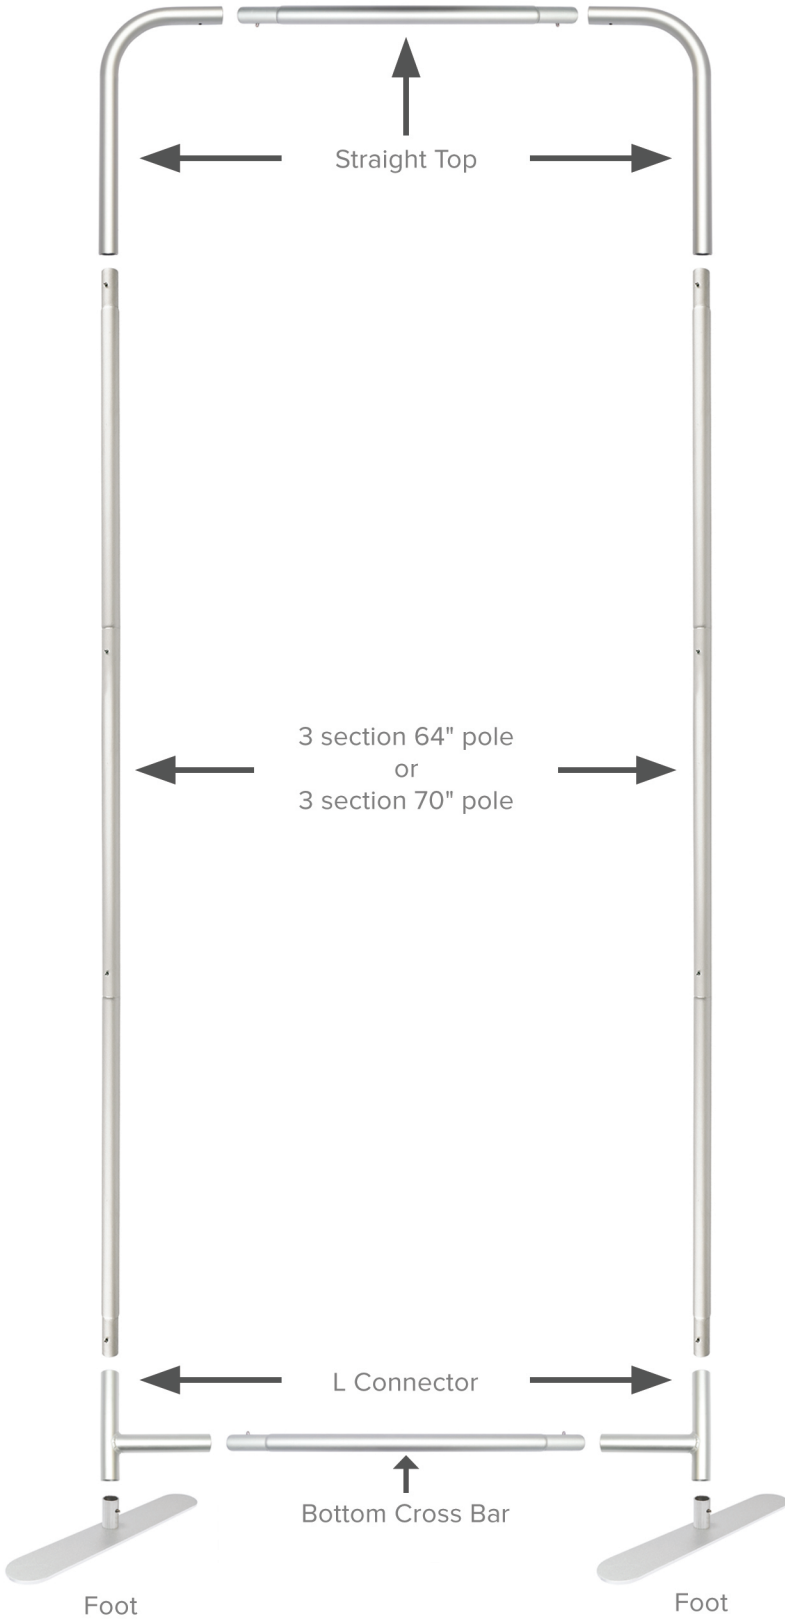

# EZ TUBE CONNECT 8FT, & 10FT

PRODUCT CATEGORY: EZ FABRIC DISPLAYS

INSTRUCTIONS FOR 90" AND 96" FRAME HEIGHTS

## SETUP INSTRUCTIONS

Use double foot and two connecting clips to connect frames side by side.

Tube Connection

Press button & insert swaged end into receiving end of tubing

# EZ TUBE CONNECT 2FT, 3FT, 4FT, & 5FT

PRODUCT CATEGORY: EZ FABRIC DISPLAYS  
INSTRUCTIONS FOR 90" AND 96" FRAME HEIGHTS

## SETUP INSTRUCTIONS

Optional top shapes for frame:

Use double foot and two connecting clips to connect frames side by side.