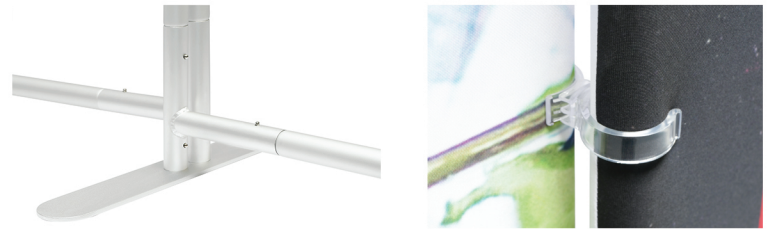

# EZ TUBE CONNECT 8FT, & 10FT

PRODUCT CATEGORY: EZ FABRIC DISPLAYS

INSTRUCTIONS FOR 90" AND 96" FRAME HEIGHTS

## SETUP INSTRUCTIONS

Use double foot and two connecting clips to connect frames side by side.

Tube Connection

Press button & insert swaged end into receiving end of tubing

# EZ TUBE CONNECT 2FT, 3FT, 4FT, & 5FT

PRODUCT CATEGORY: EZ FABRIC DISPLAYS  
INSTRUCTIONS FOR 90" AND 96" FRAME HEIGHTS

## SETUP INSTRUCTIONS

Optional top shapes for frame:

Use double foot and two connecting clips to connect frames side by side.