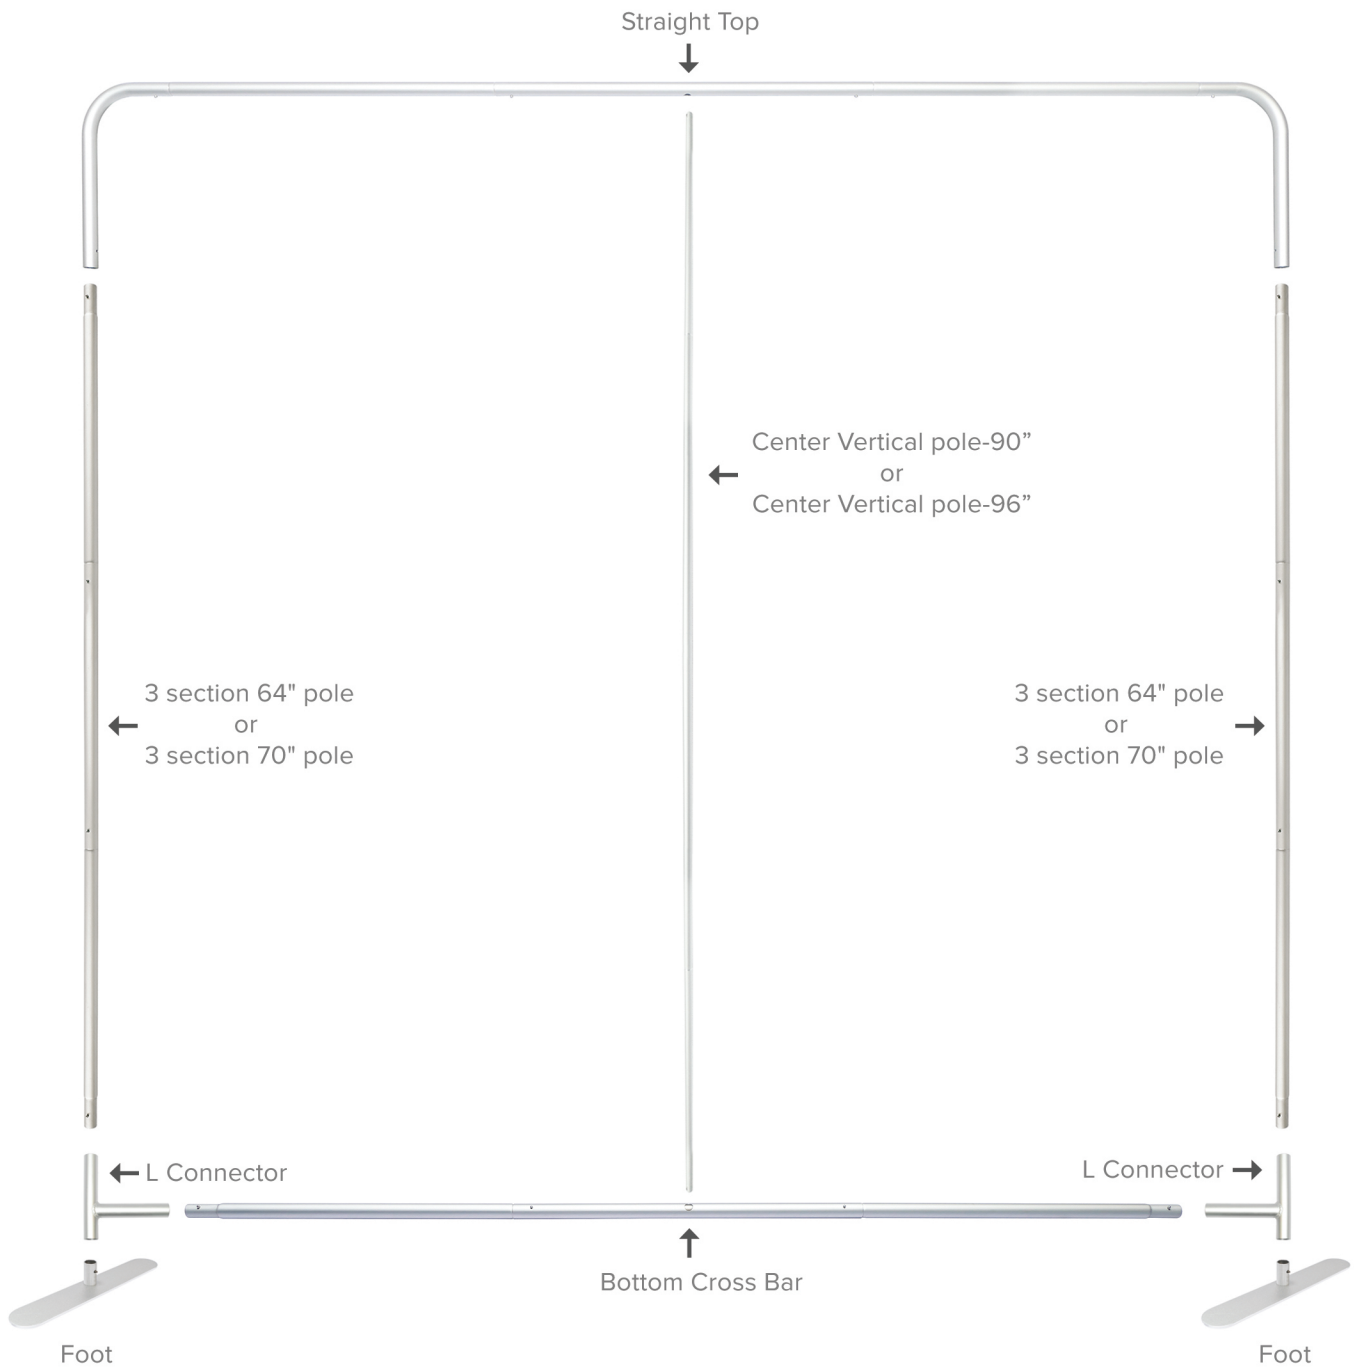

# EZ TUBE CONNECT 8FT, & 10FT

PRODUCT CATEGORY: EZ FABRIC DISPLAYS

INSTRUCTIONS FOR 90" AND 96" FRAME HEIGHTS

## SETUP INSTRUCTIONS

Use double foot and two connecting clips to connect frames side by side.

Tube Connection

Press button & insert swaged end into receiving end of tubing

# EZ TUBE CONNECT 2FT, 3FT, 4FT, & 5FT

PRODUCT CATEGORY: EZ FABRIC DISPLAYS  
INSTRUCTIONS FOR 90" AND 96" FRAME HEIGHTS

## SETUP INSTRUCTIONS

Optional top shapes for frame:

Use double foot and two connecting clips to connect frames side by side.