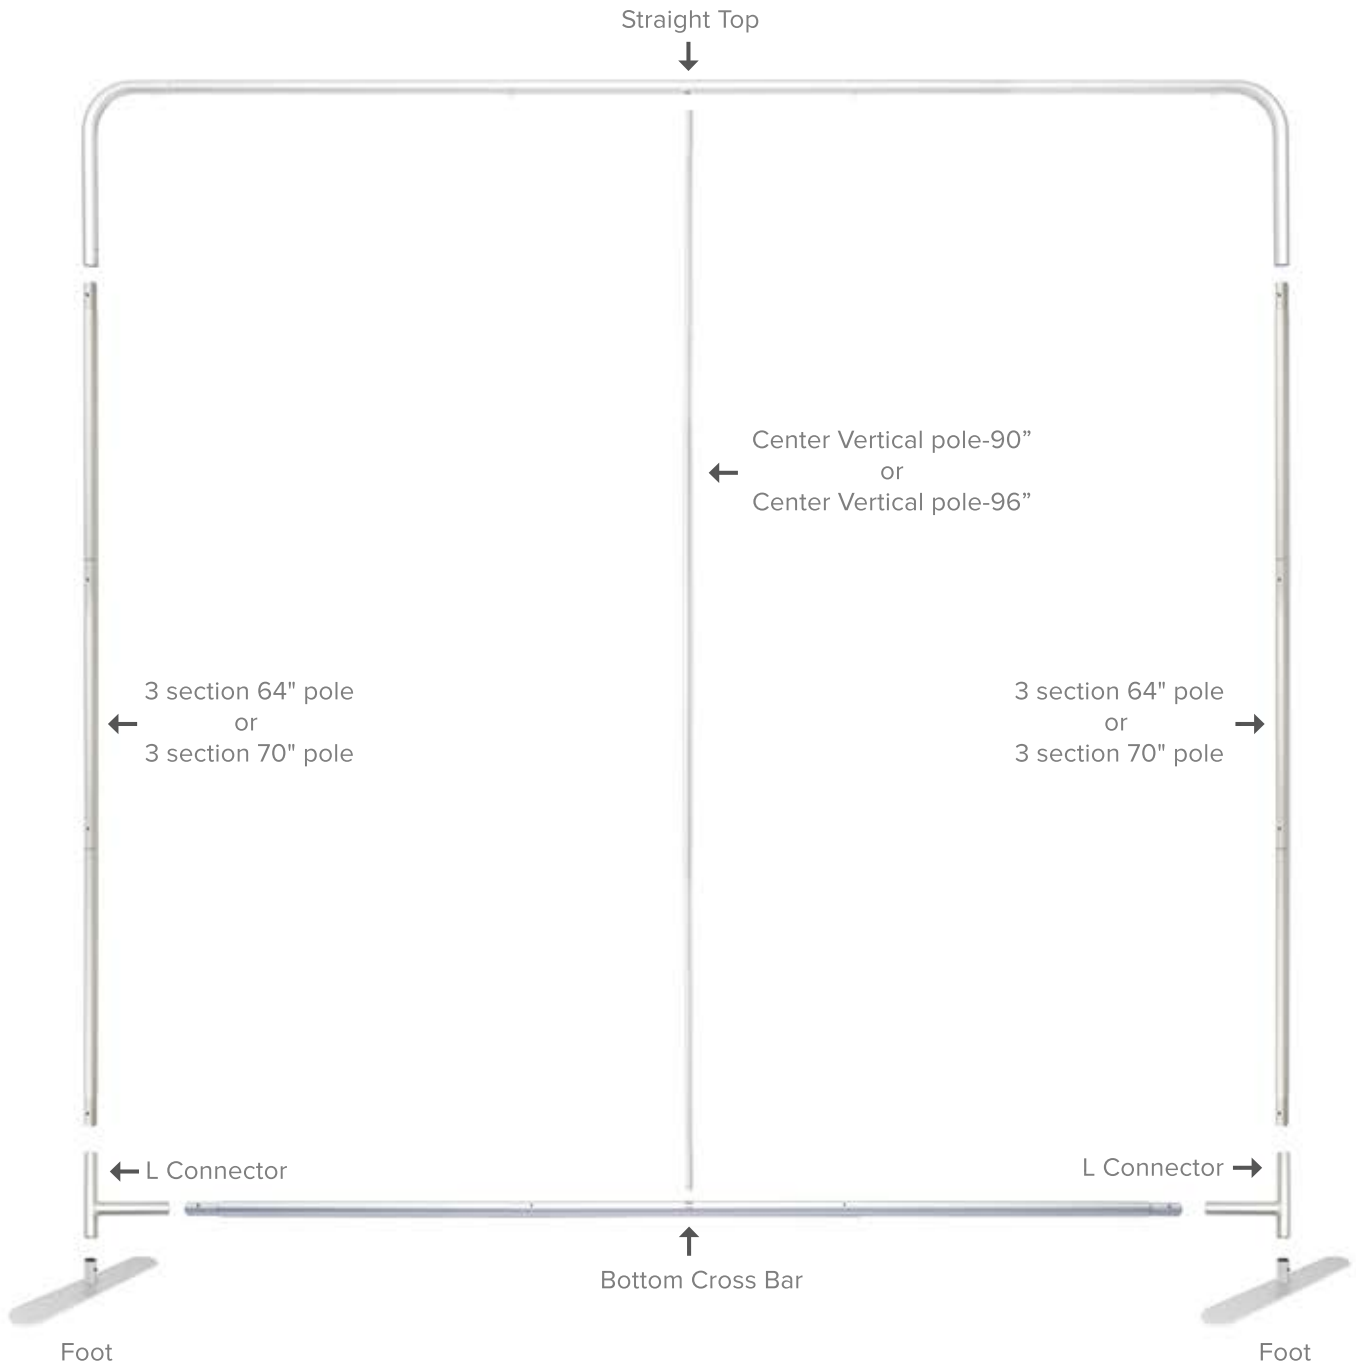

MULTITUBE 8FT, & 10FT

PRODUCT CATEGORY: EZ FABRIC DISPLAYS

INSTRUCTIONS FOR 90" AND 96" FRAME HEIGHTS

SETUP INSTRUCTIONS

Use double foot to connect frames side by side

MULTITUBE 2FT, 3FT, 4FT, & 5FT

PRODUCT CATEGORY: EZ FABRIC DISPLAYS

INSTRUCTIONS FOR 90° AND 96° FRAME HEIGHTS

SETUP INSTRUCTIONS

Optional top shapes for frame:

Use double foot to connect frames side by side