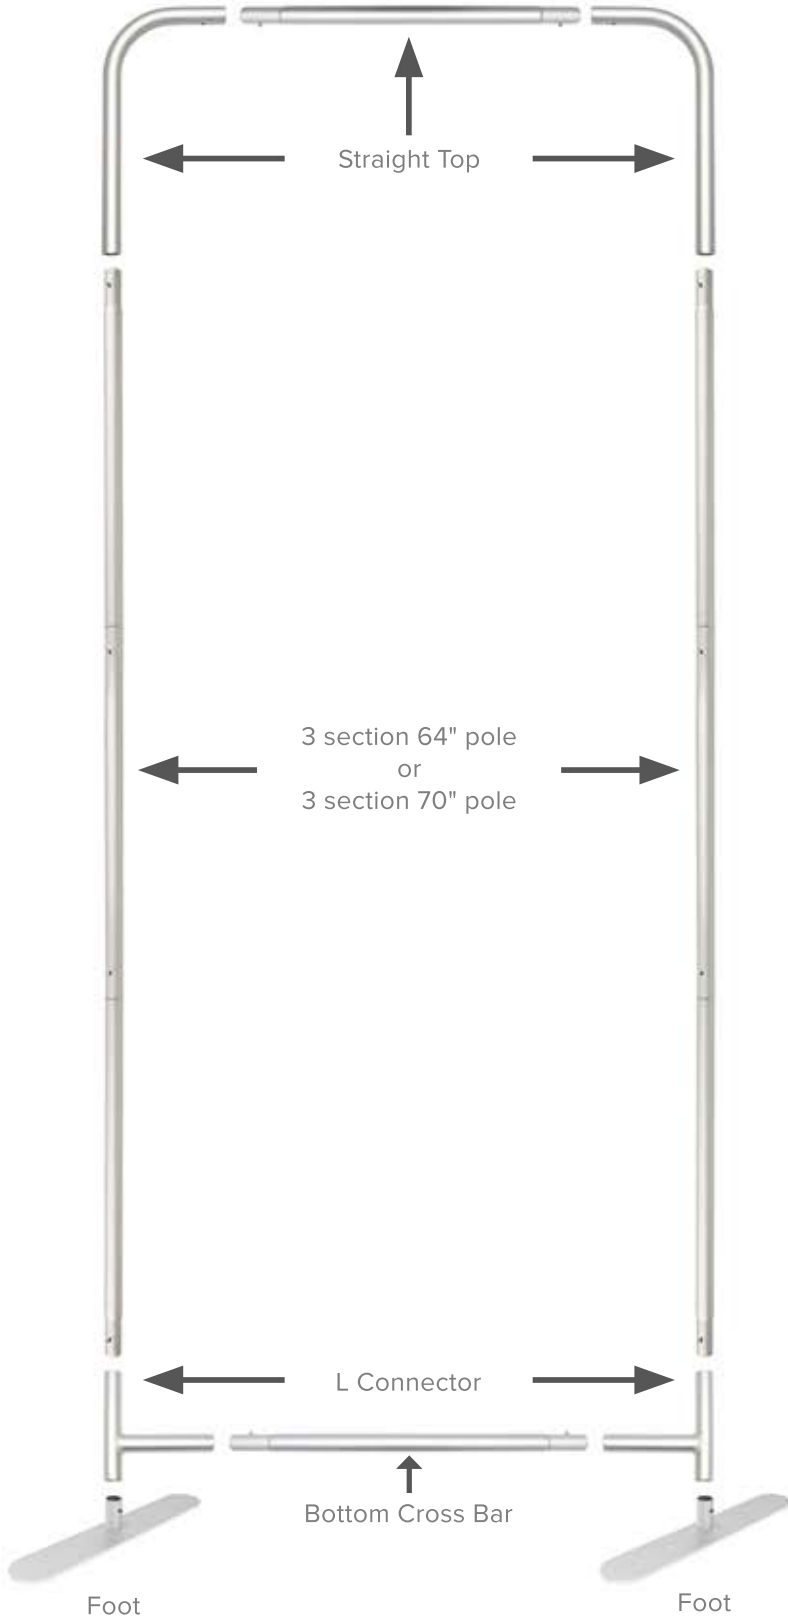

MULTITUBE 8FT, & 10FT

PRODUCT CATEGORY: EZ FABRIC DISPLAYS

INSTRUCTIONS FOR 90" AND 96" FRAME HEIGHTS

SETUP INSTRUCTIONS

Use double foot to connect frames side by side

MULTITUBE 2FT, 3FT, 4FT, & 5FT

PRODUCT CATEGORY: EZ FABRIC DISPLAYS

INSTRUCTIONS FOR 90° AND 96° FRAME HEIGHTS

SETUP INSTRUCTIONS

Optional top shapes for frame:

Use double foot to connect frames side by side