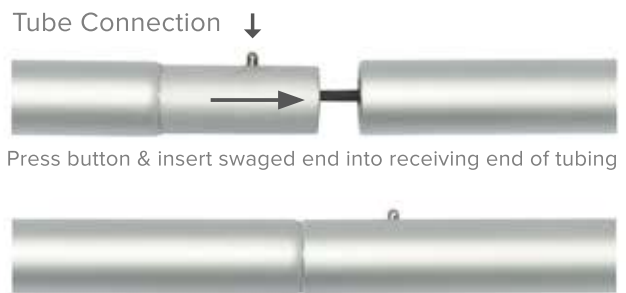

MULTITUBE 8FT, & 10FT

PRODUCT CATEGORY: EZ FABRIC DISPLAYS

INSTRUCTIONS FOR 90" AND 96" FRAME HEIGHTS

SETUP INSTRUCTIONS

Use double foot to connect frames side by side

MULTITUBE 2FT, 3FT, 4FT, & 5FT

PRODUCT CATEGORY: EZ FABRIC DISPLAYS

INSTRUCTIONS FOR 90° AND 96° FRAME HEIGHTS

SETUP INSTRUCTIONS

Optional top shapes for frame:

Use double foot to connect frames side by side