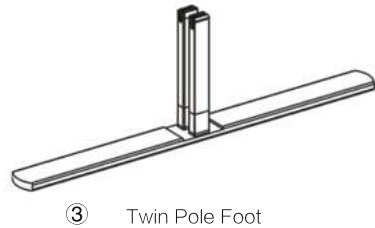

## SET UP INSTRUCTIONS SINGLE FRAME ASSEMBLY

## SET UP INSTRUCTIONS 3 FRAME CONNECTION (QSEG 9.8 X 7.4FT)