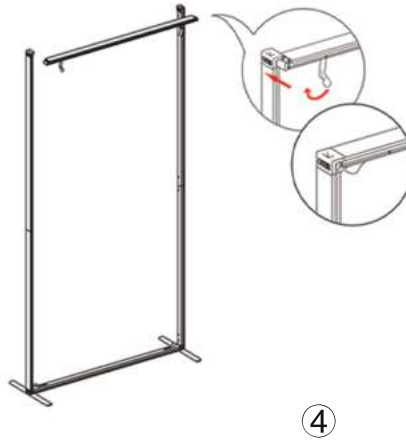

## SET UP INSTRUCTIONS SINGLE FRAME ASSEMBLY

## SET UP INSTRUCTIONS 3 FRAME CONNECTION (QSEG 9.8 X 7.4FT)