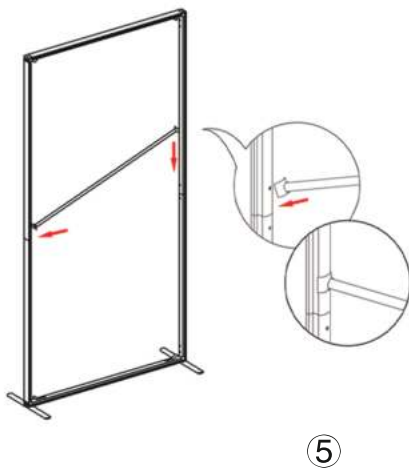

## SET UP INSTRUCTIONS SINGLE FRAME ASSEMBLY

## SET UP INSTRUCTIONS 3 FRAME CONNECTION (QSEG 9.8 X 7.4FT)