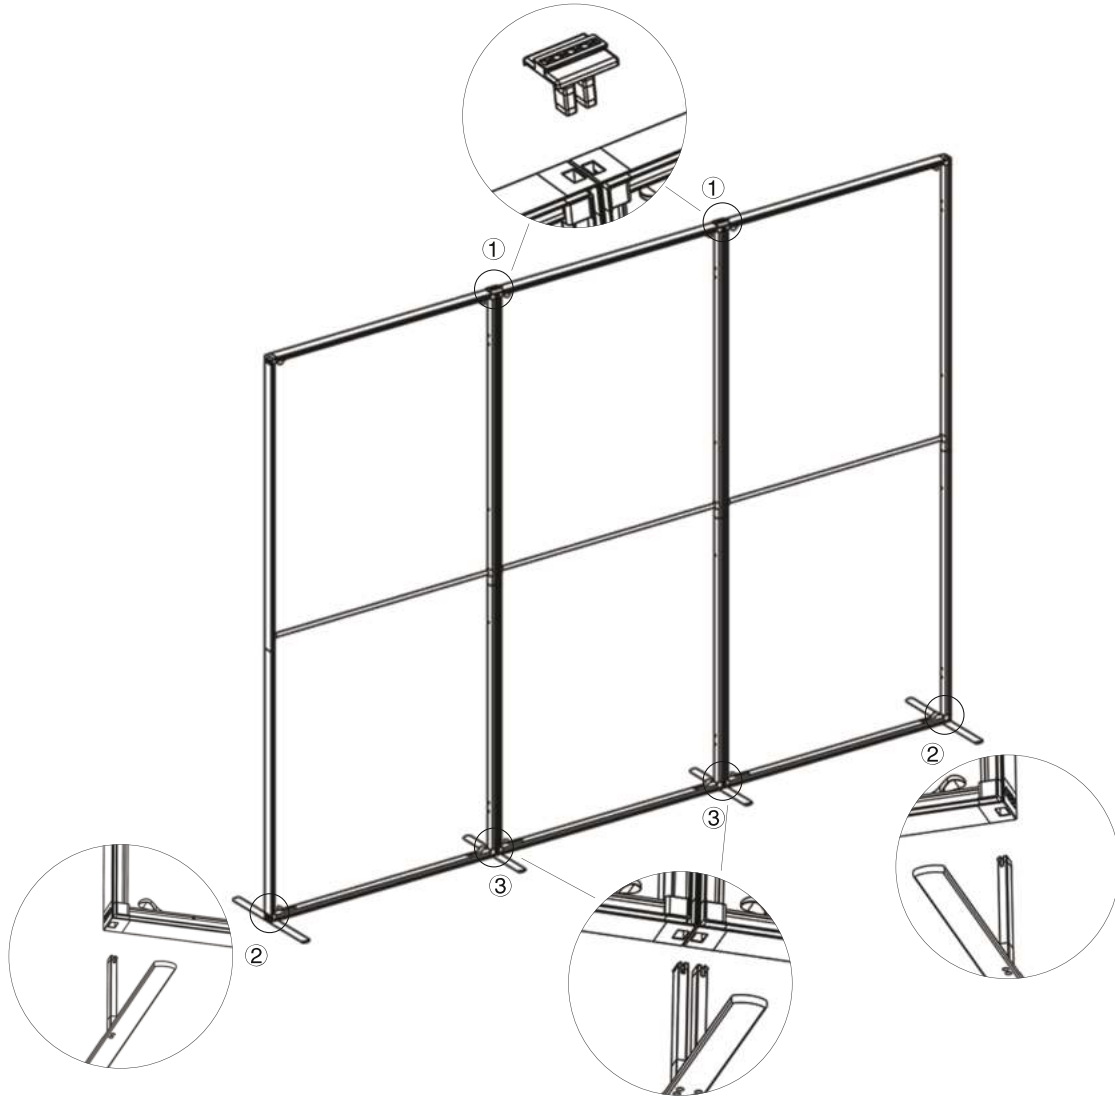

## SET UP INSTRUCTIONS SINGLE FRAME ASSEMBLY

## SET UP INSTRUCTIONS 3 FRAME CONNECTION (QSEG 9.8 X 7.4FT)

# QSEG TRADESHOW A

QSEG MODULAR SEG DISPLAY  
PRODUCT CODE: QSEG-TRADESHOW-A

On frame

On graphic

## SET UP INSTRUCTIONS TRADESHOW BOOTH ASSEMBLY