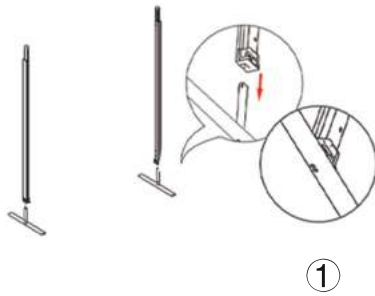

## SET UP INSTRUCTIONS SINGLE FRAME ASSEMBLY

## SET UP INSTRUCTIONS 3 FRAME CONNECTION (QSEG 9.8 X 7.4FT)