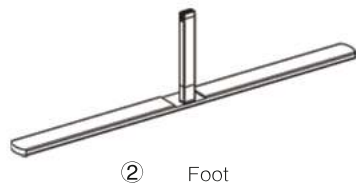

## SET UP INSTRUCTIONS SINGLE FRAME ASSEMBLY

## SET UP INSTRUCTIONS 3 FRAME CONNECTION (QSEG 9.8 X 7.4FT)