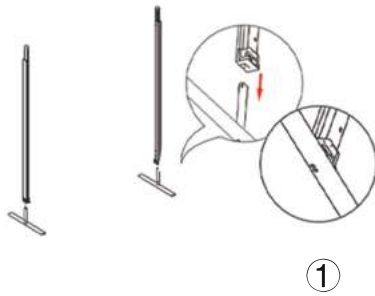

GRAPHIC TURN AROUND TIME

2 business days after proof approval (up to 2 sets)

AVAILABILITY	PFC
--------------	-----

LOW HIGH CONNECTION

BRIDGE CONNECTION

90° CORNER CONNECTION

STRAIGHT CONNECTION

QSEG TRADESHOW A

(qty 1)
QSEG-LHCON

(qty 2)
QSEG-TPF

SET UP INSTRUCTIONS SINGLE FRAME ASSEMBLY

SET UP INSTRUCTIONS 3 FRAME CONNECTION (QSEG 9.8 X 7.4FT)

① Straight Connector

② Foot

③ Twin Pole Foot

QSEG TRADESHOW A