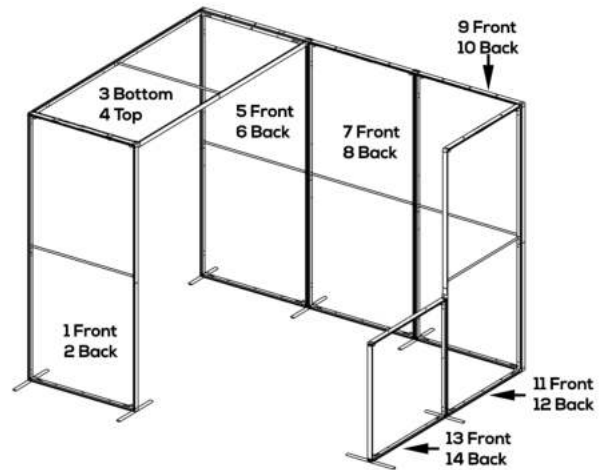

PLEASE DELETE ALL TEMPLATE ELEMENTS BEFORE UPLOADING

**QSEG TRADESHOW
A
QSEG-100x100**

GRAPHIC DIMENSIONS: 41.5"W x 41.5"H
YELLOW SAFE AREA: 33.5"W x 33.5"H

UPLOAD AT 100% SCALE
DOCUMENT SIZE 41.5" x 41.5"

USE TEMPLATE 2 TIMES TOTAL (1 FRONT/1 BACK)
REFERENCE TEMPLATE GUIDE FOR TEMPLATE LOCATIONS
ANY CONTINUOUS ARTWORK TO MATCH UP OR LINE UP
WITH ANOTHER PRINT MAY NOT LINE UP PERFECTLY

KEEP ALL IMPORTANT GRAPHICS
SUCH AS: LOGOS, TEXT, CONTACT INFO, ETC.
IN THE YELLOW SAFE ZONE

ARTWORK IN THE BLUE AREA WILL PRINT BUT IS IN RISK
OF BEING CLOSE TO THE EDGE OR TRIMMED OFF

Graphic Specifications: Acceptable file formats:
- Create to template specs   - Photoshop (.psd, .psb)
- 125 DPI resolution   - Illustrator (.ai, .eps)
- CMYK color   - Flattened .tiff
- No template lines   - Press quality .pdf
- Embed/link all images
- Create to outline all fonts

Ver-0315.22

Qseg
TRADESHOW - A
TEMPLATE GUIDE

NUMBERS ON THE IMAGE ABOVE INDICATE THE TEMPLATE LOCATION # ON FRAME
PLEASE ADD TEMPLATE LOCATION # TO END OF FILENAME. EX: "QSEG-TRADESHOW-A-1"