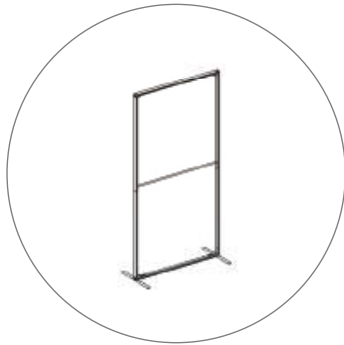

QSEG TRADESHOW A

QSEG MODULAR SEG DISPLAY
PRODUCT CODE: QSEG-TRADESHOW-A

On frame On graphic

PARTS LIST

(qty 6)
QSEG-100x225