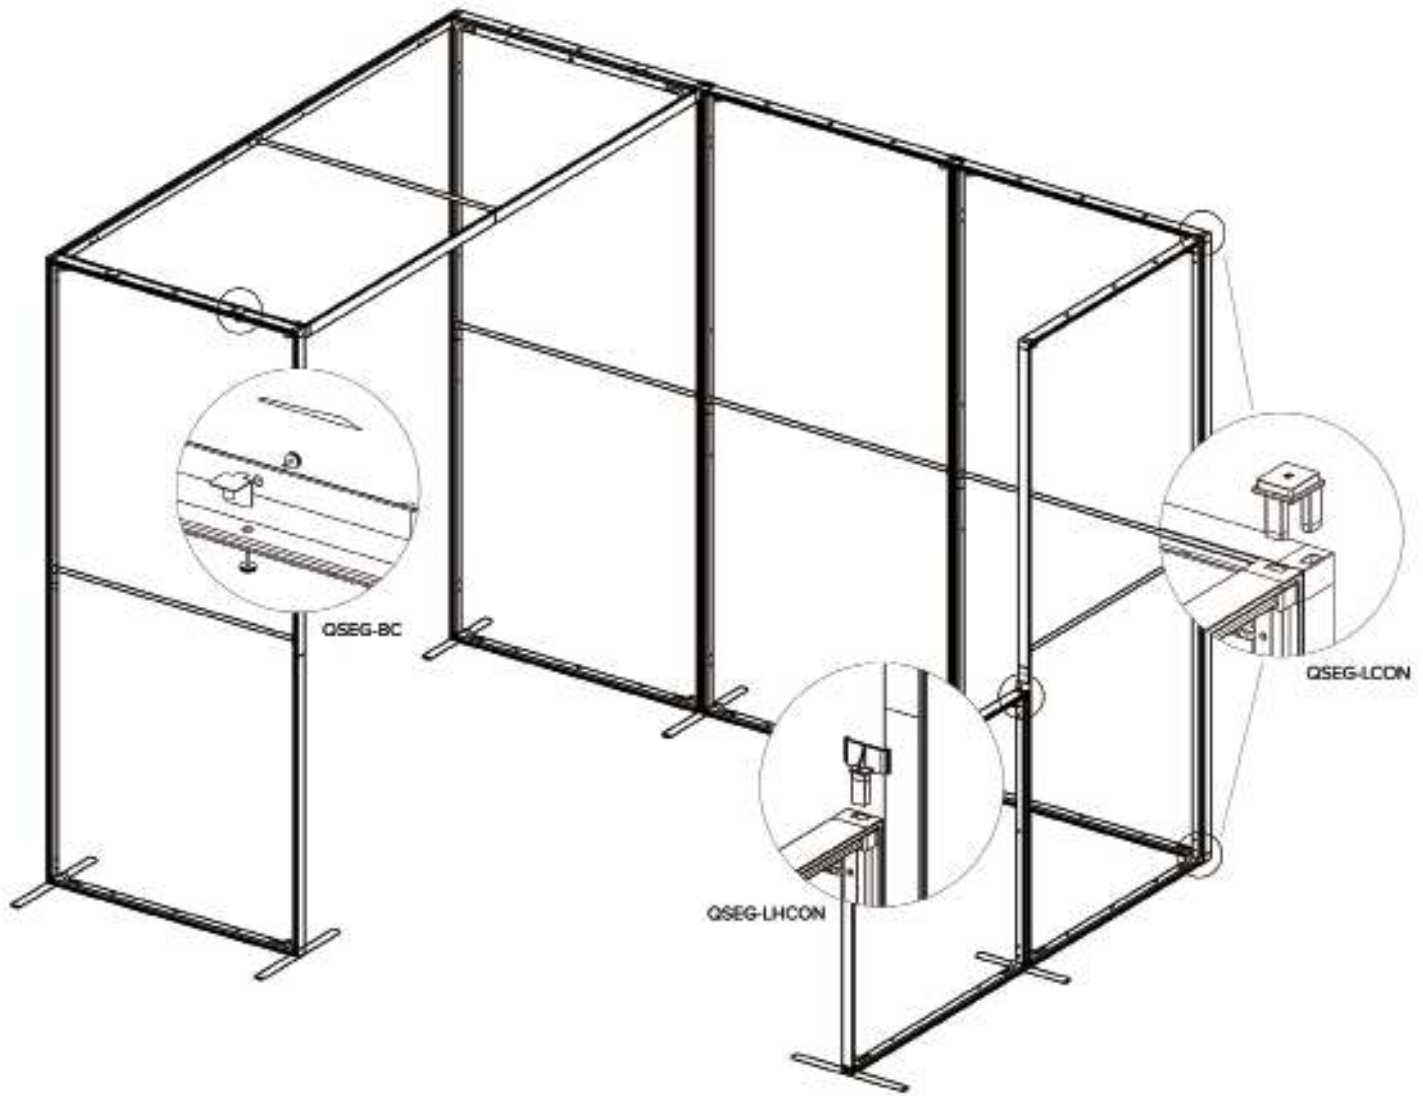

DISPLAY DIMENSIONS	118"W x 88.5"H x 88.5"D
GRAPHIC SIZE	41.5"W x 91"H (SEGO-100x225)
	41.5"W x 41.5"H (SEGO-100x100)

GRAPHIC MATERIAL

Dye Sub Stretch Fabric

GRAPHIC FINISHING

Silicone beading sewn onto edge of graphic

(qty 1)
QSEG-LHCON

(qty 2)
QSEG-TPF

SET UP INSTRUCTIONS SINGLE FRAME ASSEMBLY

SET UP INSTRUCTIONS 3 FRAME CONNECTION (QSEG 9.8 X 7.4FT)

① Straight Connector

② Foot

③ Twin Pole Foot

QSEG TRADESHOW A

QSEG MODULAR SEG DISPLAY
PRODUCT CODE: QSEG-TRADESHOW-A

On frame

On graphic

SET UP INSTRUCTIONS TRADESHOW BOOTH ASSEMBLY

QSEG TRADESHOW A

QSEG MODULAR SEG DISPLAY
 PRODUCT CODE: QSEG-TRADESHOW-A

On frame On graphic

TEMPLATE

PLEASE DELETE ALL TEMPLATE ELEMENTS BEFORE UPLOADING

**QSEG TRADESHOW
A
QSEG-100x225**

GRAPHIC DIMENSIONS: 41.5"W x 91"H
 YELLOW SAFE AREA: 33.5"W x 83"H

UPLOAD AT 100% SCALE
 DOCUMENT SIZE 41.5" x 91"