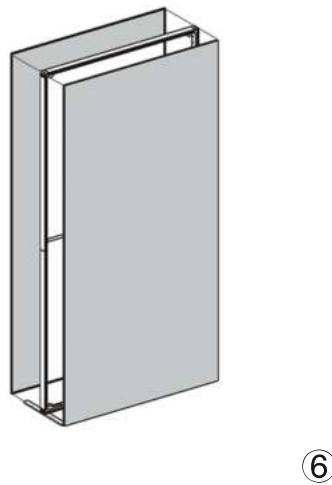

DISPLAY DIMENSIONS	118"W x 88.5"H x 88.5"D
GRAPHIC SIZE	41.5"W x 91"H (SEGO-100x225)
	41.5"W x 41.5"H (SEGO-100x100)

GRAPHIC MATERIAL

Dye Sub Stretch Fabric

GRAPHIC FINISHING

Silicone beading sewn onto edge of graphic

DISPLAY CONSTRUCTION

Aluminum extrusion frame with plastic components

SHIPPING WEIGHTS & DIMENSIONS

Shipping Weight (each box)	16 lbs (SEGO-100x225) (6 boxes)
	12 lbs (SEGO-100x100) (1 boxes)
Shipping Dimensions (each box)	47.25"W x 4"H x 10.25"D (6 boxes)
	43.7"W x 6.3"H x 3.5"D (1 boxes)

(qty 1)
QSEG-LHCON

(qty 2)
QSEG-TPF

SET UP INSTRUCTIONS SINGLE FRAME ASSEMBLY

SET UP INSTRUCTIONS 3 FRAME CONNECTION (QSEG 9.8 X 7.4FT)

① Straight Connector

② Foot

③ Twin Pole Foot

QSEG TRADESHOW A