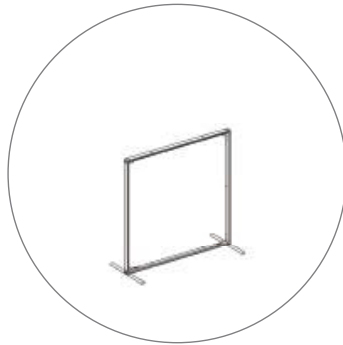

DISPLAY DIMENSIONS	118"W x 88.5"H x 88.5"D
GRAPHIC SIZE	41.5"W x 91"H (SEGO-100x225)
	41.5"W x 41.5"H (SEGO-100x100)

GRAPHIC MATERIAL

Dye Sub Stretch Fabric

GRAPHIC FINISHING

Silicone beading sewn onto edge of graphic

QSEG MODULAR SEG DISPLAY
PRODUCT CODE: QSEG-TRADESHOW-A

On frame On graphic

PARTS LIST

(qty 6)
QSEG-100x225

(qty 1)
QSEG-100x100

(qty 1) (pair)
QSEG-LCON

(qty 2)
QSEG-SCON

(qty 4)
QSEG-BC

(qty 1)
QSEG-LHCON

(qty 2)
QSEG-TPF

SET UP INSTRUCTIONS SINGLE FRAME ASSEMBLY

SET UP INSTRUCTIONS 3 FRAME CONNECTION (QSEG 9.8 X 7.4FT)

① Straight Connector

② Foot

③ Twin Pole Foot

QSEG TRADESHOW A