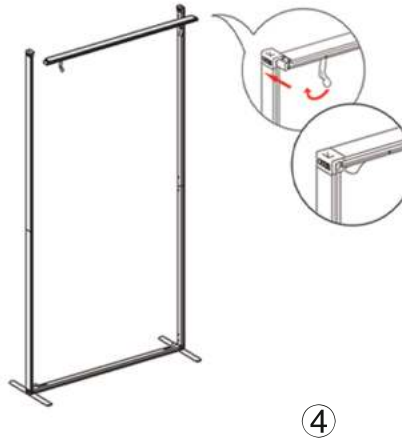

(qty 1)
QSEG-LHCON

(qty 2)
QSEG-TPF

SET UP INSTRUCTIONS SINGLE FRAME ASSEMBLY

SET UP INSTRUCTIONS 3 FRAME CONNECTION (QSEG 9.8 X 7.4FT)

① Straight Connector

② Foot

③ Twin Pole Foot

QSEG TRADESHOW A