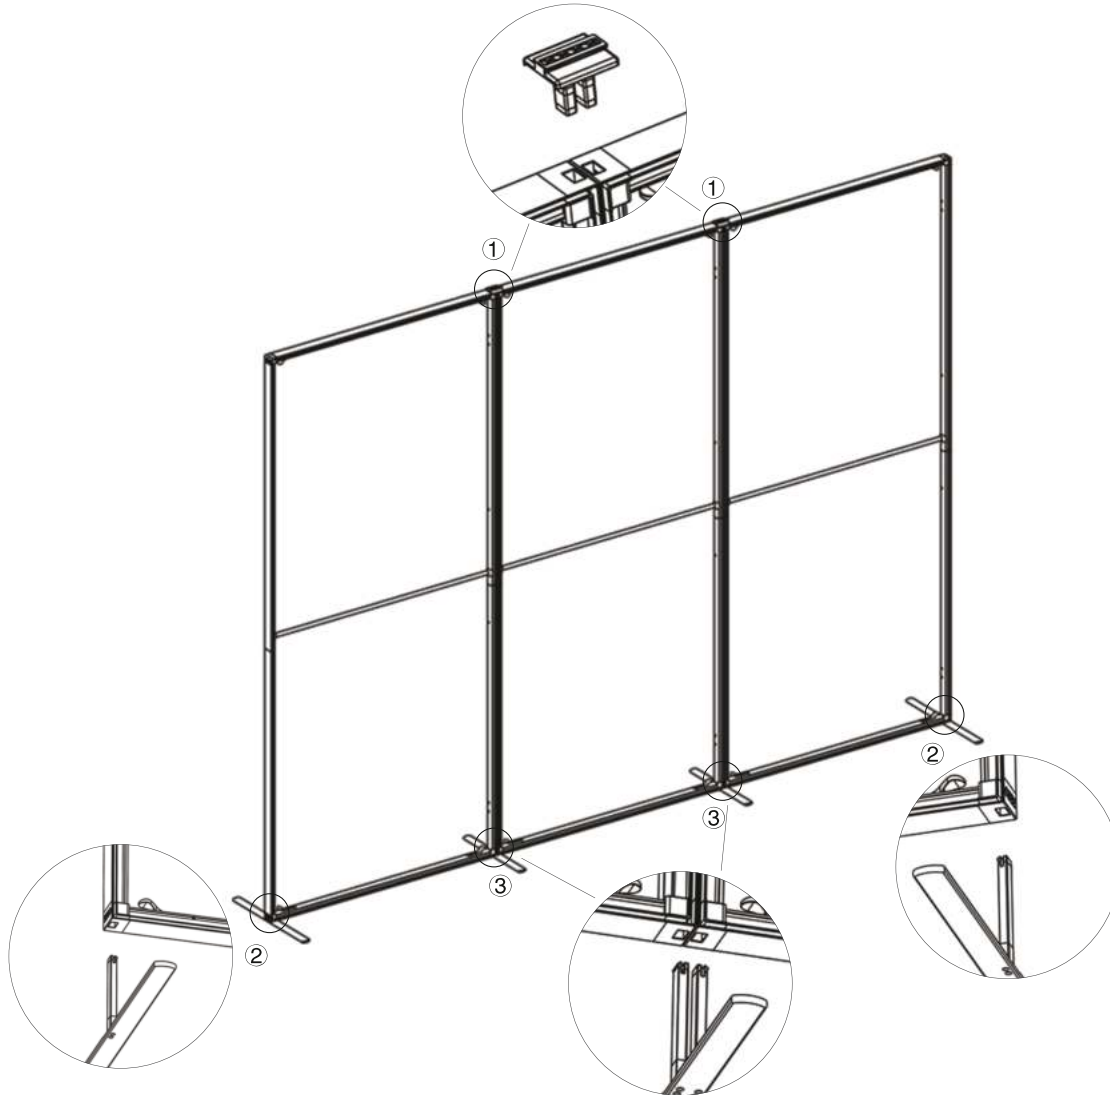

QSEG TRADESHOW A

QSEG MODULAR SEG DISPLAY
 PRODUCT CODE: QSEG-TRADESHOW-A

On frame On graphic

PRODUCT DESCRIPTION

Use Qseg for social distancing solutions for work environments as office partitions and cubicles. Help keep safe physical distance between employees and customers with today's health and safety regulations. By strategically placing our lightweight and portable walls. Padded travel bags are included to keep your frames and graphics protected during transport and storage. With many wall sizes and connector accessories. Effortlessly creating numerous configurations that meet your needs. Connector options are either 2 way (90°) or 4 way (180°) Other graphic options are full custom printed dye sublimated graphics or TPU plastic for hygienic sneeze guards and partitions.

DISPLAY DIMENSIONS	118"W x 88.5"H x 88.5"D
GRAPHIC SIZE	41.5"W x 91"H (SEGO-100x225)
	41.5"W x 41.5"H (SEGO-100x100)

GRAPHIC MATERIAL

Dye Sub Stretch Fabric

GRAPHIC FINISHING

Silicone beading sewn onto edge of graphic

(qty 1)
QSEG-LHCON

(qty 2)
QSEG-TPF

SET UP INSTRUCTIONS SINGLE FRAME ASSEMBLY

SET UP INSTRUCTIONS 3 FRAME CONNECTION (QSEG 9.8 X 7.4FT)

① Straight Connector

② Foot

③ Twin Pole Foot

QSEG TRADESHOW A