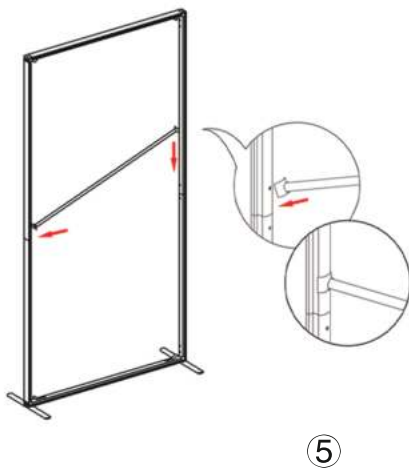

DISPLAY DIMENSIONS	118"W x 88.5"H x 88.5"D
GRAPHIC SIZE	41.5"W x 91"H (SEGO-100x225)
	41.5"W x 41.5"H (SEGO-100x100)

GRAPHIC MATERIAL

Dye Sub Stretch Fabric

GRAPHIC FINISHING

Silicone beading sewn onto edge of graphic

(qty 1)
QSEG-LHCON

(qty 2)
QSEG-TPF

SET UP INSTRUCTIONS SINGLE FRAME ASSEMBLY

SET UP INSTRUCTIONS 3 FRAME CONNECTION (QSEG 9.8 X 7.4FT)

① Straight Connector

② Foot

③ Twin Pole Foot

QSEG TRADESHOW A