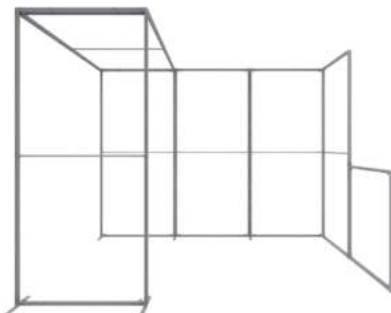

DISPLAY DIMENSIONS	118"W x 88.5"H x 88.5"D
GRAPHIC SIZE	41.5"W x 91"H (SEGO-100x225)
	41.5"W x 41.5"H (SEGO-100x100)

GRAPHIC MATERIAL

Dye Sub Stretch Fabric

GRAPHIC FINISHING

Silicone beading sewn onto edge of graphic

DISPLAY CONSTRUCTION

Aluminum extrusion frame with plastic components

SHIPPING WEIGHTS & DIMENSIONS

Shipping Weight (each box)	16 lbs (SEGO-100x225) (6 boxes)
	12 lbs (SEGO-100x100) (1 boxes)
Shipping Dimensions (each box)	47.25"W x 4"H x 10.25"D (6 boxes)
	43.7"W x 6.3"H x 3.5"D (1 boxes)

GRAPHIC TURN AROUND TIME

2 business days after proof approval (up to 2 sets)

AVAILABILITY	PFC
--------------	-----

LOW HIGH CONNECTION

BRIDGE CONNECTION

90° CORNER CONNECTION

STRAIGHT CONNECTION

QSEG TRADESHOW A