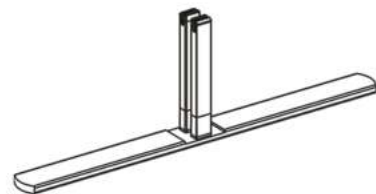

SET UP INSTRUCTIONS SINGLE FRAME ASSEMBLY

SET UP INSTRUCTIONS 3 FRAME CONNECTION (QSEG 9.8 X 7.4FT)

① Straight Connector

② Foot

③ Twin Pole Foot

QSEG TRADESHOW C

QSEG MODULAR SEG DISPLAY
PRODUCT CODE: QSEG-TRADESHOW-C

On frame

On graphic

SET UP INSTRUCTIONS TRADESHOW BOOTH ASSEMBLY