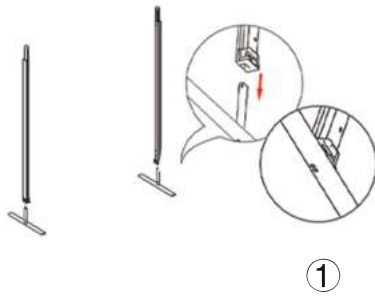

SET UP INSTRUCTIONS SINGLE FRAME ASSEMBLY

SET UP INSTRUCTIONS 3 FRAME CONNECTION (QSEG 9.8 X 7.4FT)

① Straight Connector

② Foot

③ Twin Pole Foot

QSEG TRADESHOW C

QSEG MODULAR SEG DISPLAY
PRODUCT CODE: QSEG-TRADESHOW-C

On frame

On graphic

SET UP INSTRUCTIONS TRADESHOW BOOTH ASSEMBLY