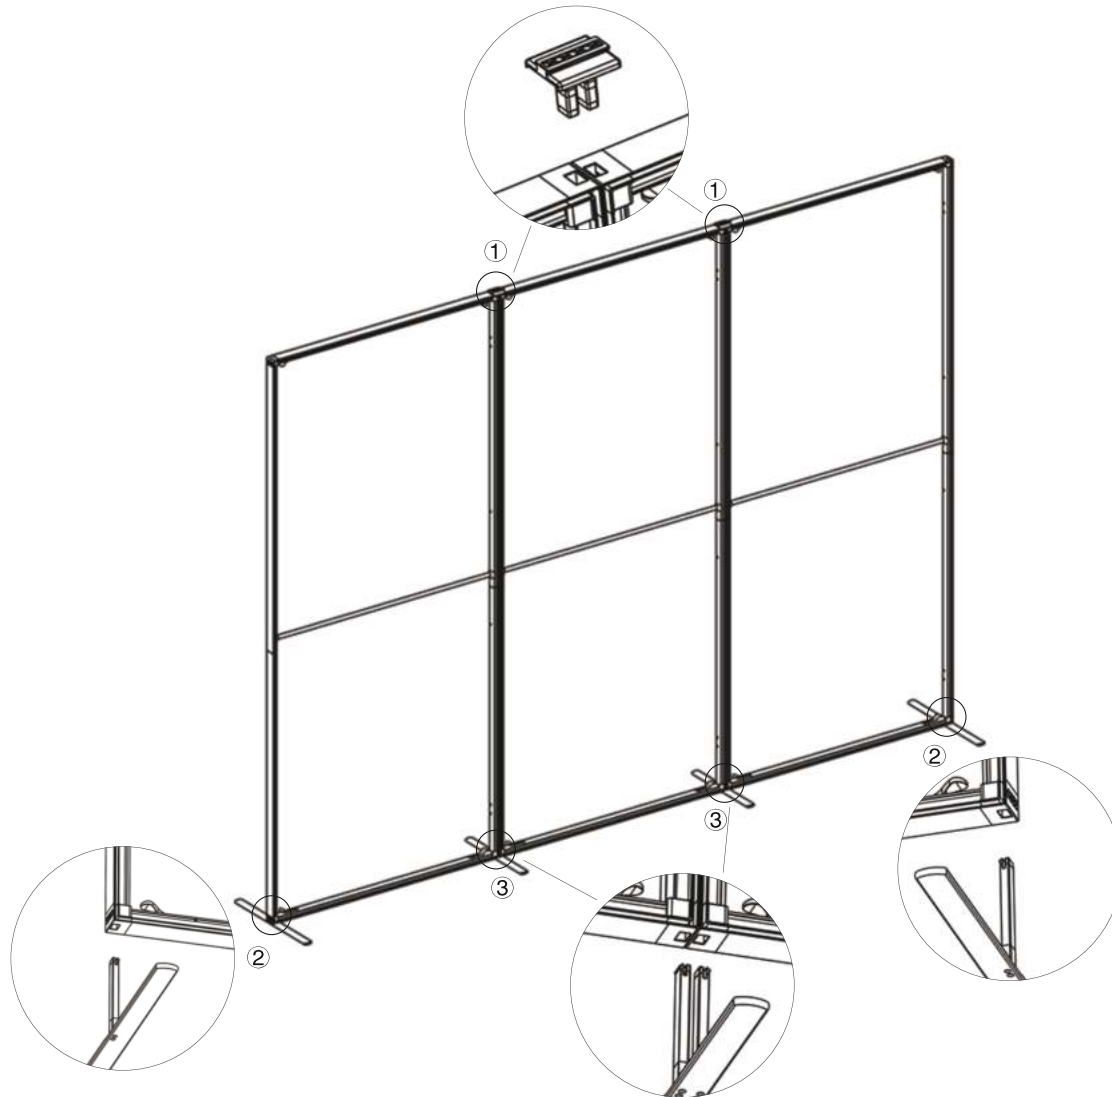

SET UP INSTRUCTIONS SINGLE FRAME ASSEMBLY

SET UP INSTRUCTIONS 3 FRAME CONNECTION (QSEG 9.8 X 7.4FT)

① Straight Connector

② Foot

③ Twin Pole Foot

QSEG TRADESHOW C

QSEG MODULAR SEG DISPLAY
PRODUCT CODE: QSEG-TRADESHOW-C

On frame

On graphic

SET UP INSTRUCTIONS TRADESHOW BOOTH ASSEMBLY