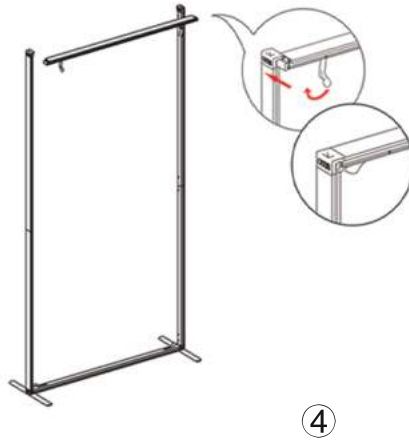

SET UP INSTRUCTIONS SINGLE FRAME ASSEMBLY

SET UP INSTRUCTIONS 3 FRAME CONNECTION (QSEG 9.8 X 7.4FT)

① Straight Connector

② Foot

③ Twin Pole Foot

QSEG TRADESHOW C

QSEG MODULAR SEG DISPLAY
PRODUCT CODE: QSEG-TRADESHOW-C

On frame

On graphic

SET UP INSTRUCTIONS TRADESHOW BOOTH ASSEMBLY