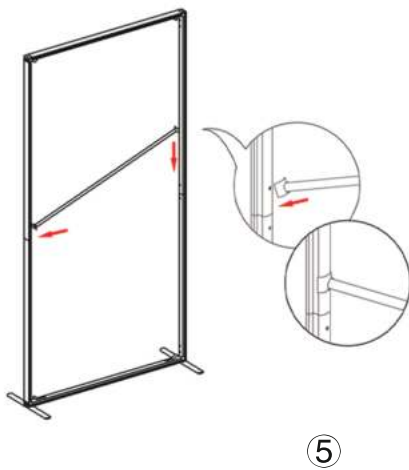

SET UP INSTRUCTIONS SINGLE FRAME ASSEMBLY

SET UP INSTRUCTIONS 3 FRAME CONNECTION (QSEG 9.8 X 7.4FT)

① Straight Connector

② Foot

③ Twin Pole Foot

QSEG TRADESHOW C

QSEG MODULAR SEG DISPLAY
PRODUCT CODE: QSEG-TRADESHOW-C

On frame

On graphic

SET UP INSTRUCTIONS TRADESHOW BOOTH ASSEMBLY