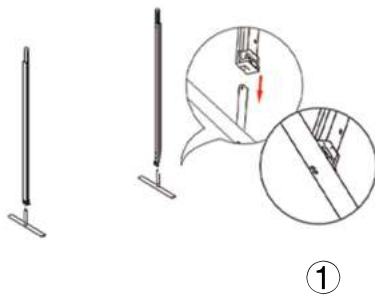

## SET UP INSTRUCTIONS SINGLE FRAME ASSEMBLY

## SET UP INSTRUCTIONS 3 FRAME CONNECTION (QSEG 9.8 X 7.4FT)