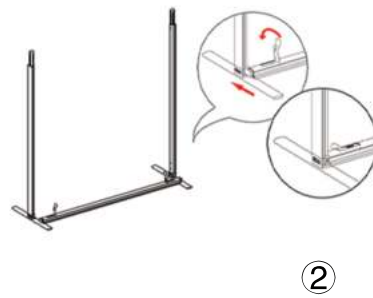

## SET UP INSTRUCTIONS SINGLE FRAME ASSEMBLY

## SET UP INSTRUCTIONS 3 FRAME CONNECTION (QSEG 9.8 X 7.4FT)