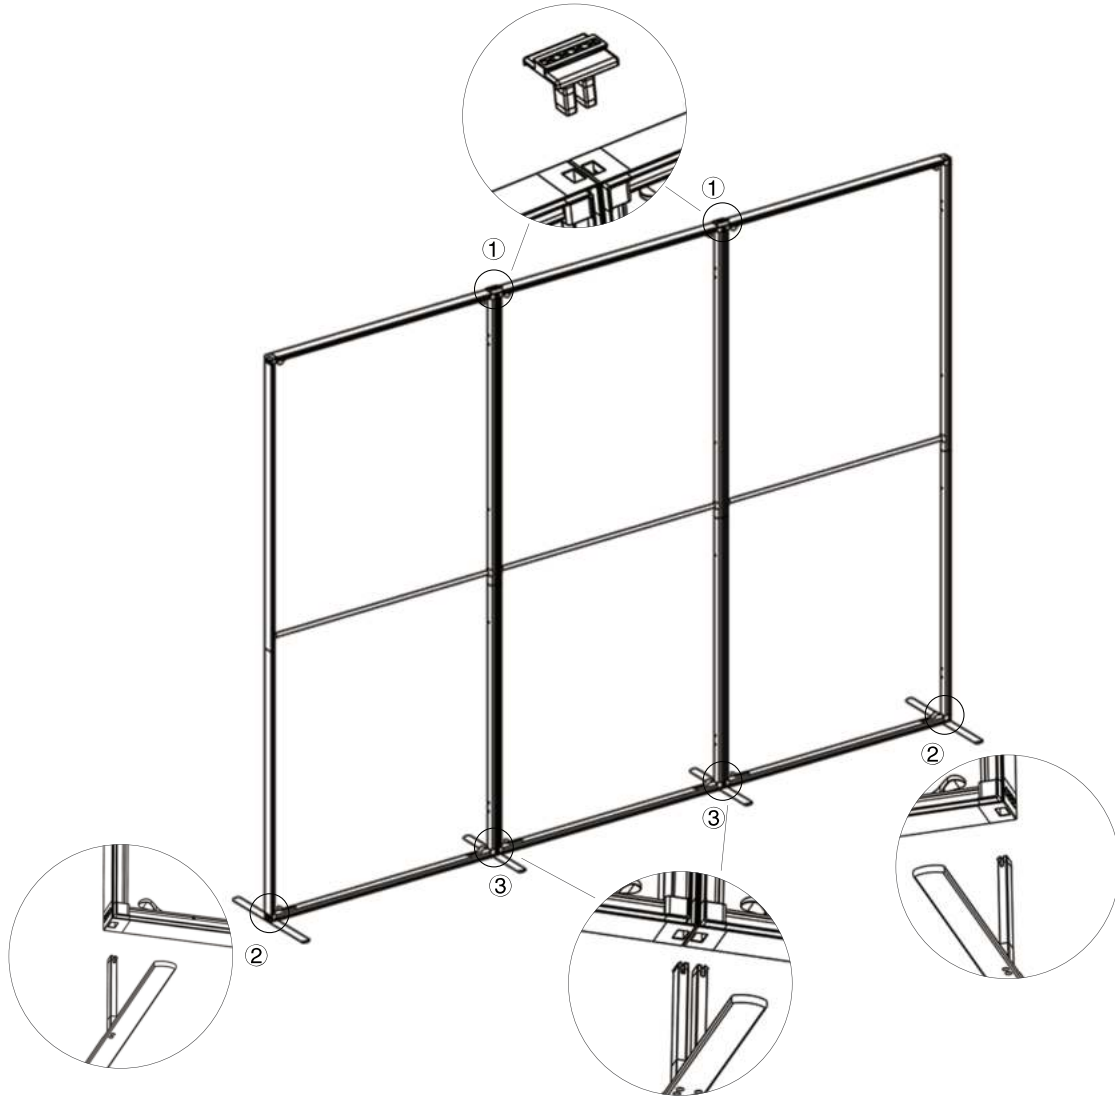

## SET UP INSTRUCTIONS SINGLE FRAME ASSEMBLY

## SET UP INSTRUCTIONS 3 FRAME CONNECTION (QSEG 9.8 X 7.4FT)

# QSEG TRADESHOW D

QSEG MODULAR SEG DISPLAY  
PRODUCT CODE: QSEG-TRADESHOW-D

On frame

On graphic

## SET UP INSTRUCTIONS TRADESHOW BOOTH ASSEMBLY