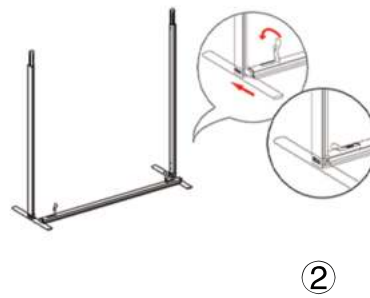

SET UP INSTRUCTIONS SINGLE FRAME ASSEMBLY

SET UP INSTRUCTIONS 3 FRAME CONNECTION (QSEG 9.8 X 7.4FT)

QSEG TRADESHOW E

QSEG MODULAR SEG DISPLAY
PRODUCT CODE: QSEG-TRADESHOW-E

On frame

On graphic

SET UP INSTRUCTIONS TRADESHOW BOOTH ASSEMBLY