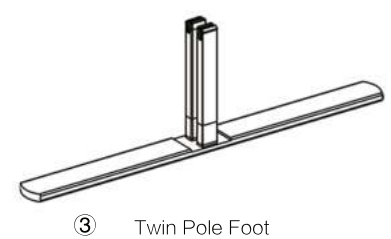

SET UP INSTRUCTIONS SINGLE FRAME ASSEMBLY

SET UP INSTRUCTIONS 3 FRAME CONNECTION (QSEG 9.8 X 7.4FT)

QSEG TRADESHOW E

QSEG MODULAR SEG DISPLAY
PRODUCT CODE: QSEG-TRADESHOW-E

On frame

On graphic

SET UP INSTRUCTIONS TRADESHOW BOOTH ASSEMBLY