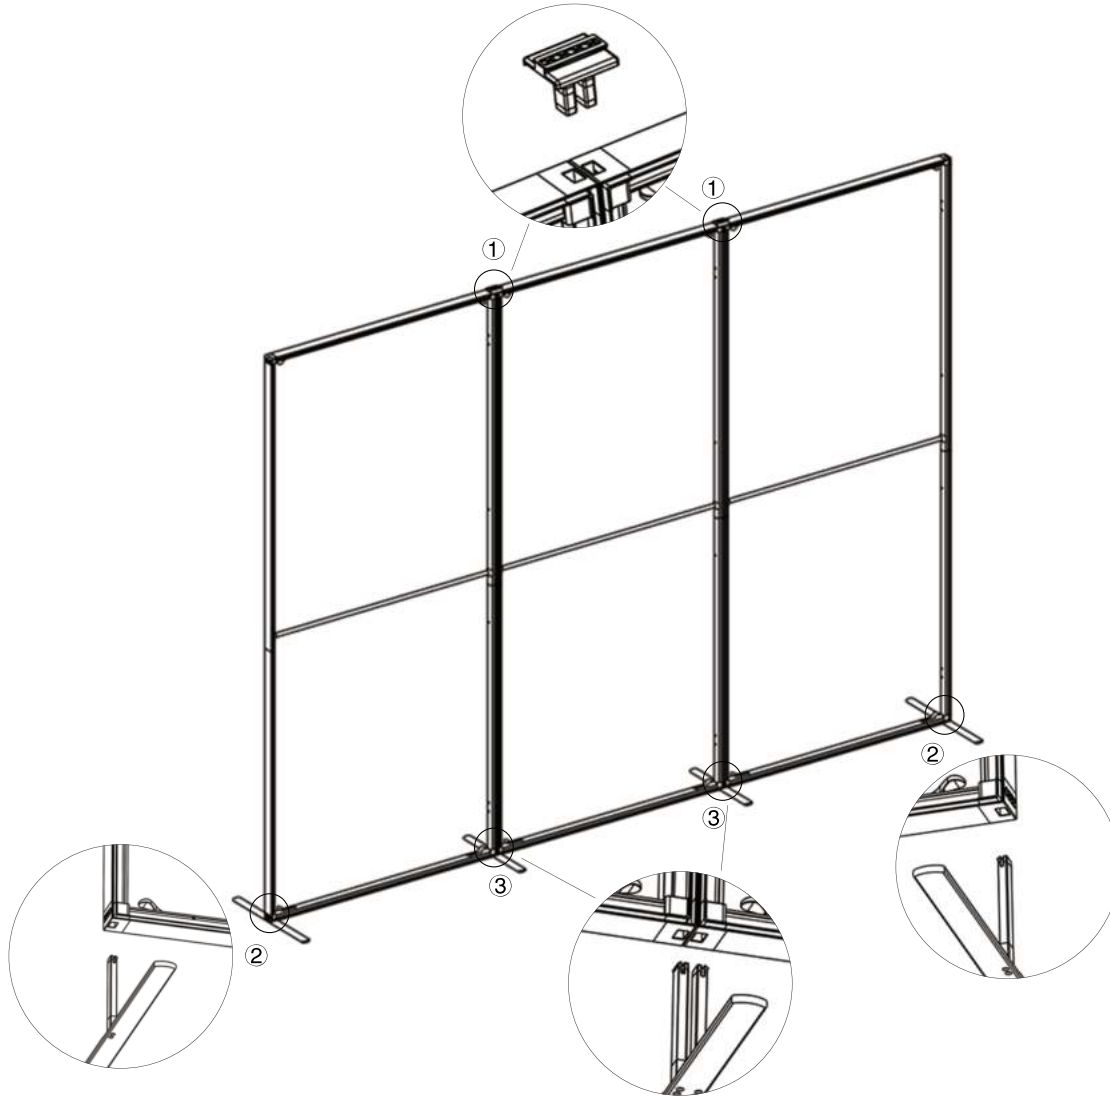

SET UP INSTRUCTIONS SINGLE FRAME ASSEMBLY

SET UP INSTRUCTIONS 3 FRAME CONNECTION (QSEG 9.8 X 7.4FT)

QSEG TRADESHOW E

QSEG MODULAR SEG DISPLAY
PRODUCT CODE: QSEG-TRADESHOW-E

On frame

On graphic

SET UP INSTRUCTIONS TRADESHOW BOOTH ASSEMBLY