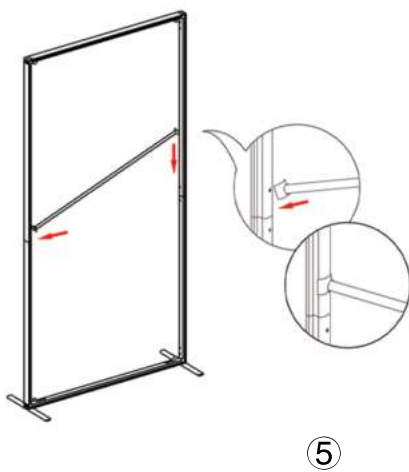

SET UP INSTRUCTIONS SINGLE FRAME ASSEMBLY

SET UP INSTRUCTIONS 3 FRAME CONNECTION (QSEG 9.8 X 7.4FT)

QSEG TRADESHOW E

QSEG MODULAR SEG DISPLAY
PRODUCT CODE: QSEG-TRADESHOW-E

On frame

On graphic

SET UP INSTRUCTIONS TRADESHOW BOOTH ASSEMBLY