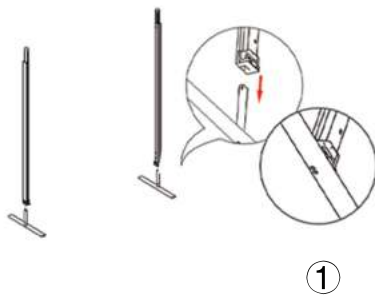

SET UP INSTRUCTIONS SINGLE FRAME ASSEMBLY

SET UP INSTRUCTIONS 3 FRAME CONNECTION (QSEG 9.8 X 7.4FT)

QSEG TRADESHOW E

QSEG MODULAR SEG DISPLAY
PRODUCT CODE: QSEG-TRADESHOW-E

On frame

On graphic

SET UP INSTRUCTIONS TRADESHOW BOOTH ASSEMBLY