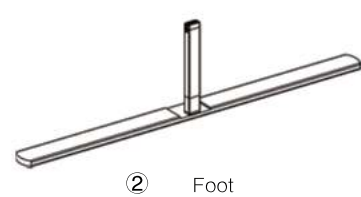

SET UP INSTRUCTIONS SINGLE FRAME ASSEMBLY

SET UP INSTRUCTIONS 3 FRAME CONNECTION (QSEG 9.8 X 7.4FT)

QSEG TRADESHOW E

QSEG MODULAR SEG DISPLAY
PRODUCT CODE: QSEG-TRADESHOW-E

On frame

On graphic

SET UP INSTRUCTIONS TRADESHOW BOOTH ASSEMBLY