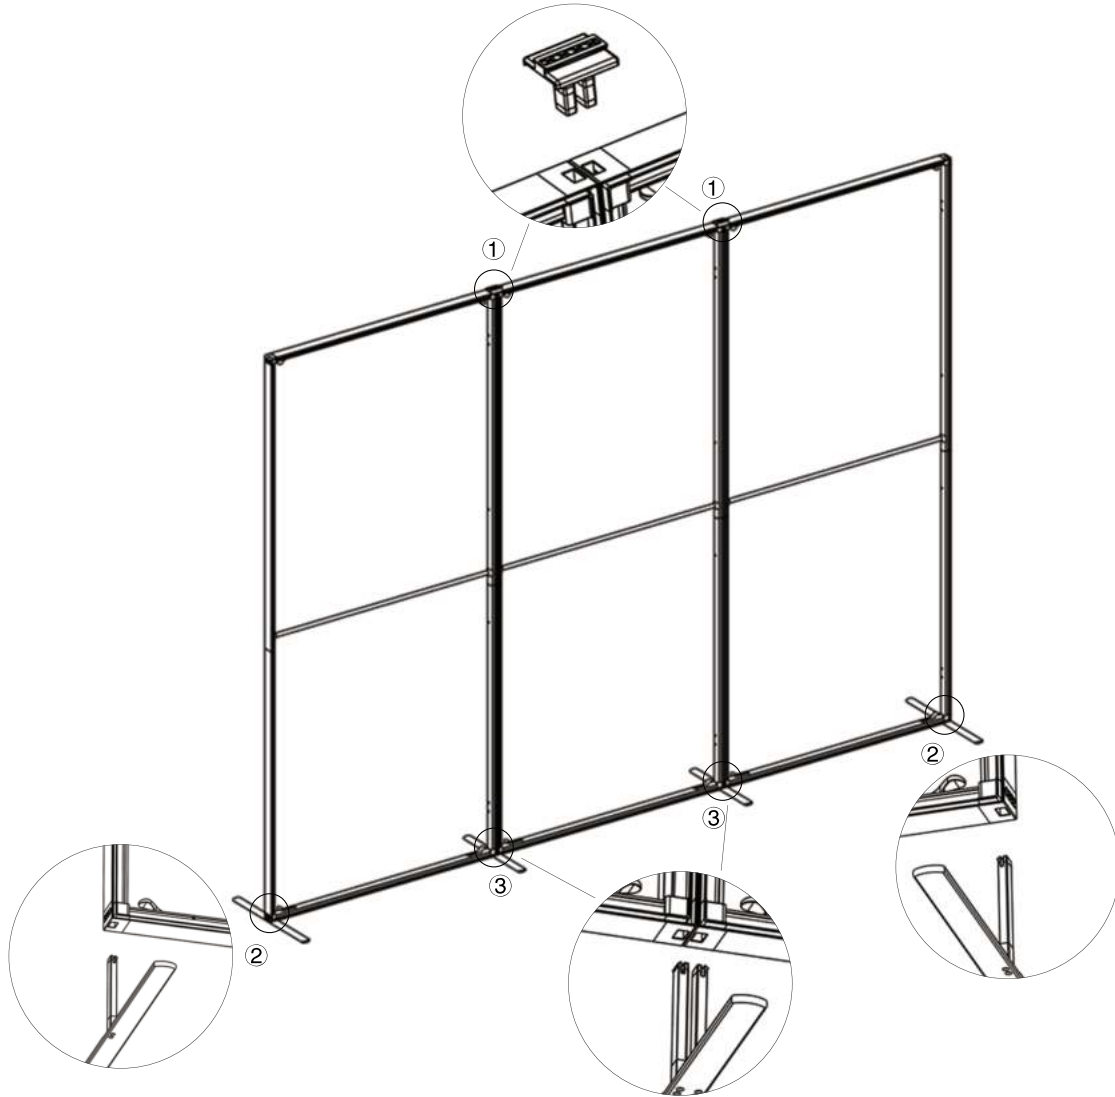

## SET UP INSTRUCTIONS SINGLE FRAME ASSEMBLY

## SET UP INSTRUCTIONS 3 FRAME CONNECTION (QSEG 9.8 X 7.4FT)

# QSEG TRADESHOW G

QSEG MODULAR SEG DISPLAY  
PRODUCT CODE: QSEG-TRADESHOW-G

On frame

On graphic

## SET UP INSTRUCTIONS TRADESHOW BOOTH ASSEMBLY