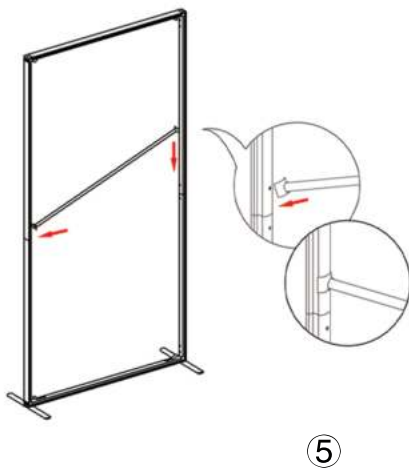

## SET UP INSTRUCTIONS SINGLE FRAME ASSEMBLY

## SET UP INSTRUCTIONS 3 FRAME CONNECTION (QSEG 9.8 X 7.4FT)