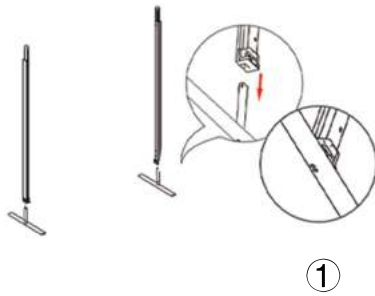

## SET UP INSTRUCTIONS SINGLE FRAME ASSEMBLY

## SET UP INSTRUCTIONS 3 FRAME CONNECTION (QSEG 9.8 X 7.4FT)