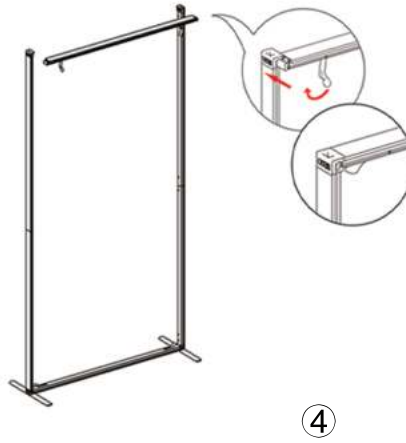

## SET UP INSTRUCTIONS SINGLE FRAME ASSEMBLY

## SET UP INSTRUCTIONS 3 FRAME CONNECTION (QSEG 9.8 X 7.4FT)