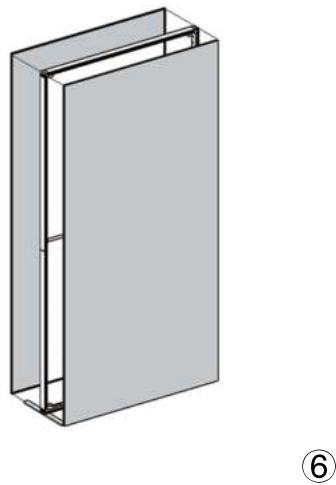

## SET UP INSTRUCTIONS SINGLE FRAME ASSEMBLY

## SET UP INSTRUCTIONS 3 FRAME CONNECTION (QSEG 9.8 X 7.4FT)