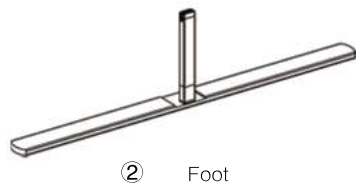

## SET UP INSTRUCTIONS SINGLE FRAME ASSEMBLY

## SET UP INSTRUCTIONS 3 FRAME CONNECTION (QSEG 9.8 X 7.4FT)