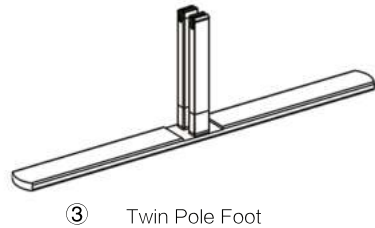

## SET UP INSTRUCTIONS SINGLE FRAME ASSEMBLY

## SET UP INSTRUCTIONS 3 FRAME CONNECTION (QSEG 9.8 X 7.4FT)