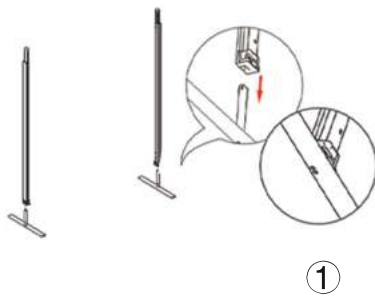

## SET UP INSTRUCTIONS SINGLE FRAME ASSEMBLY

## SET UP INSTRUCTIONS 3 FRAME CONNECTION (QSEG 9.8 X 7.4FT)