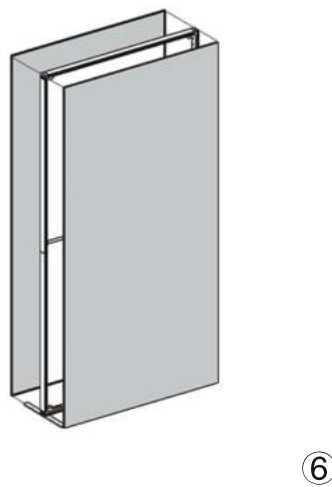

## SET UP INSTRUCTIONS SINGLE FRAME ASSEMBLY

## SET UP INSTRUCTIONS 3 FRAME CONNECTION (QSEG 9.8 X 7.4FT)