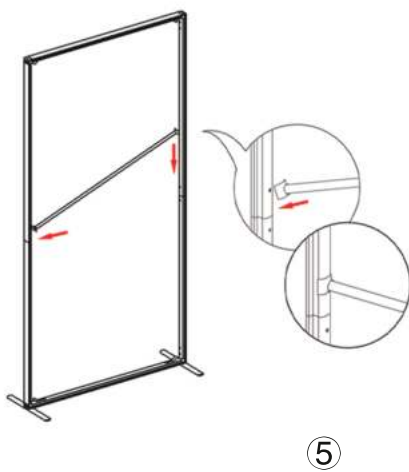

## SET UP INSTRUCTIONS SINGLE FRAME ASSEMBLY

## SET UP INSTRUCTIONS 3 FRAME CONNECTION (QSEG 9.8 X 7.4FT)