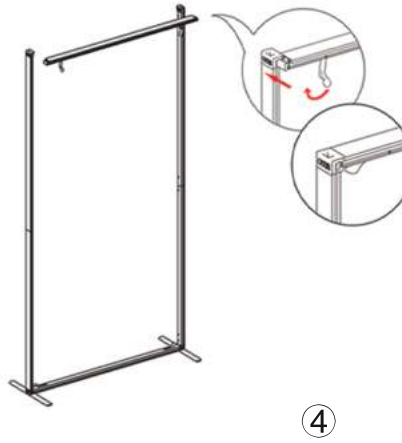

## SET UP INSTRUCTIONS SINGLE FRAME ASSEMBLY

## SET UP INSTRUCTIONS 3 FRAME CONNECTION (QSEG 9.8 X 7.4FT)