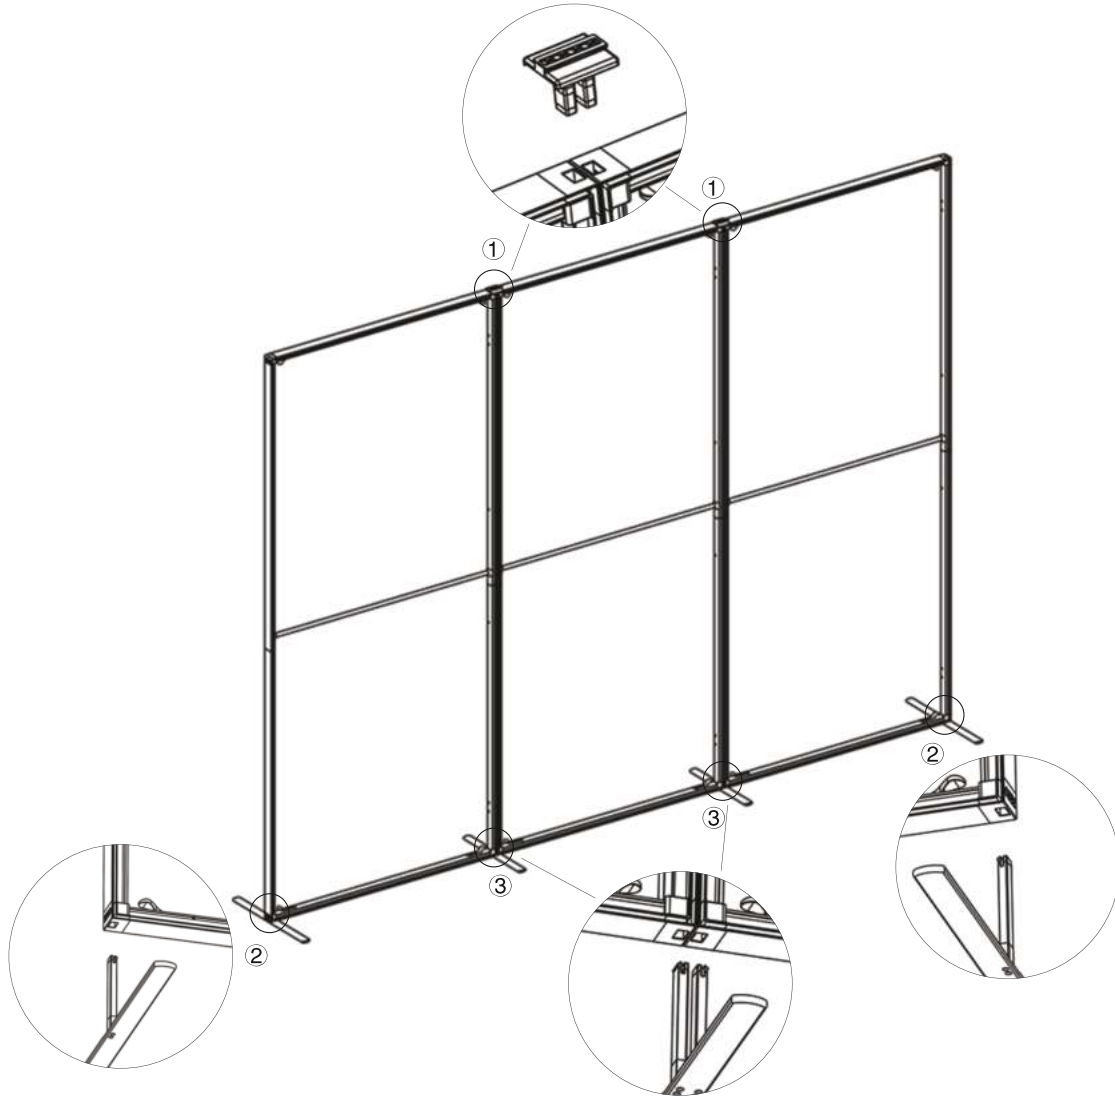

## SET UP INSTRUCTIONS SINGLE FRAME ASSEMBLY

## SET UP INSTRUCTIONS 3 FRAME CONNECTION (QSEG 9.8 X 7.4FT)

# QSEG TRADESHOW H

QSEG MODULAR SEG DISPLAY  
PRODUCT CODE: QSEG-TRADESHOW-H

On frame

On graphic

## SET UP INSTRUCTIONS TRADESHOW BOOTH ASSEMBLY