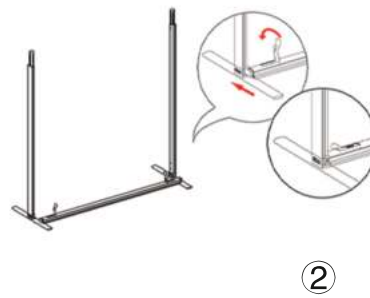

## SET UP INSTRUCTIONS SINGLE FRAME ASSEMBLY

## SET UP INSTRUCTIONS 3 FRAME CONNECTION (QSEG 9.8 X 7.4FT)