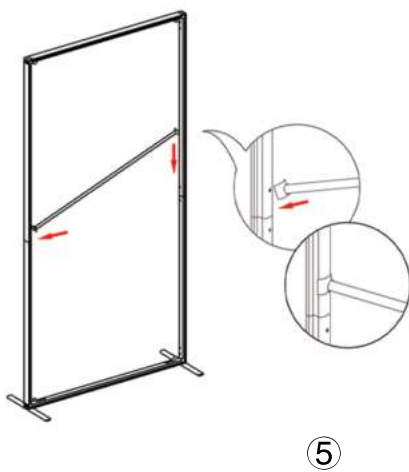

## SET UP INSTRUCTIONS SINGLE FRAME ASSEMBLY

## SET UP INSTRUCTIONS 3 FRAME CONNECTION (QSEG 9.8 X 7.4FT)