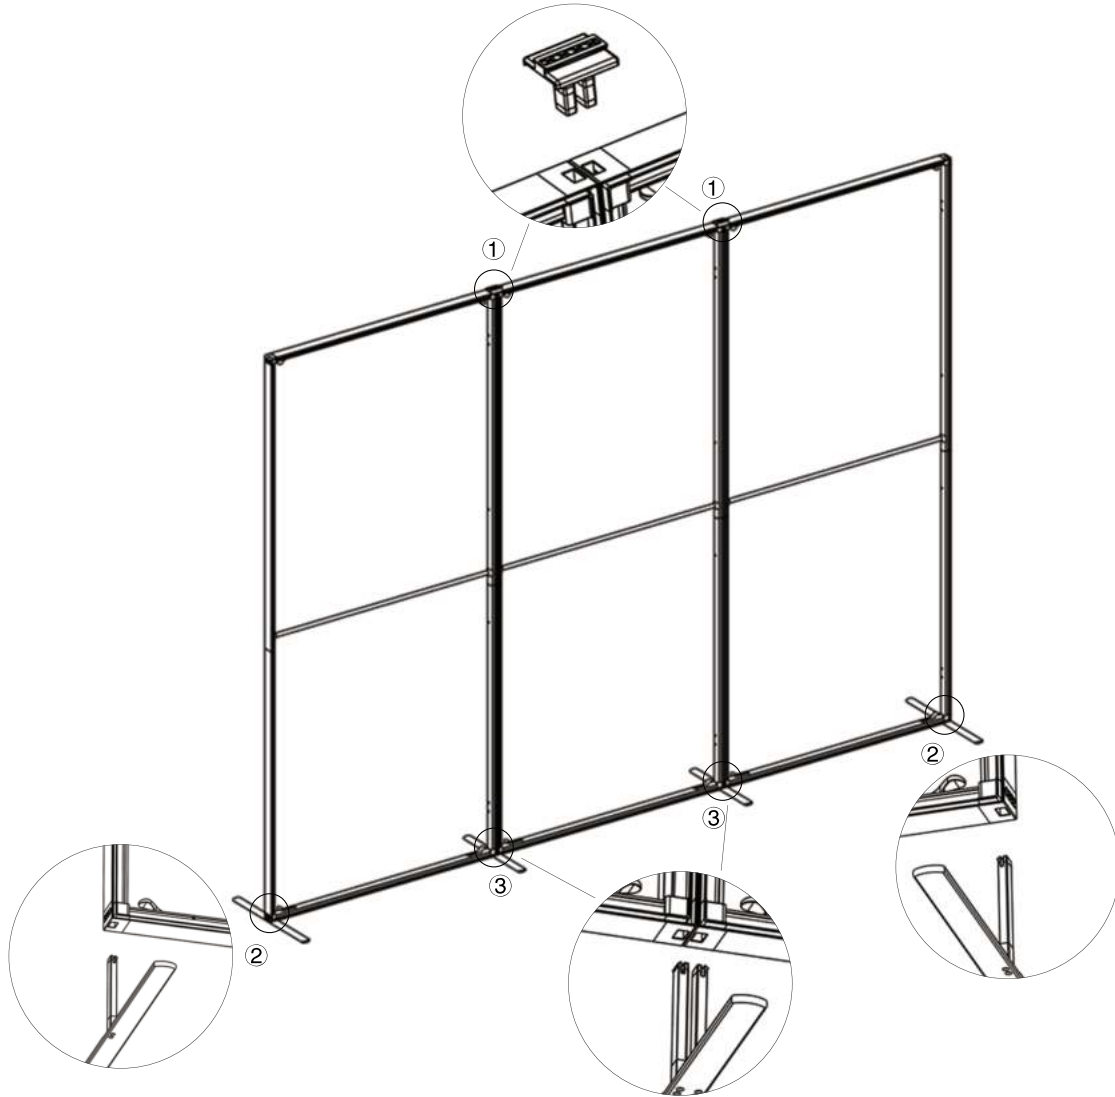

## SET UP INSTRUCTIONS SINGLE FRAME ASSEMBLY

## SET UP INSTRUCTIONS 3 FRAME CONNECTION (QSEG 9.8 X 7.4FT)

# QSEG TRADESHOW J

QSEG MODULAR SEG DISPLAY  
PRODUCT CODE: QSEG-TRADESHOW-J

On frame

On graphic

## SET UP INSTRUCTIONS TRADESHOW BOOTH ASSEMBLY