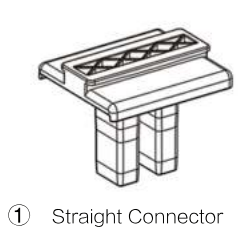

## SET UP INSTRUCTIONS 3 FRAME CONNECTION (QSEG 9.8 X 7.4FT)