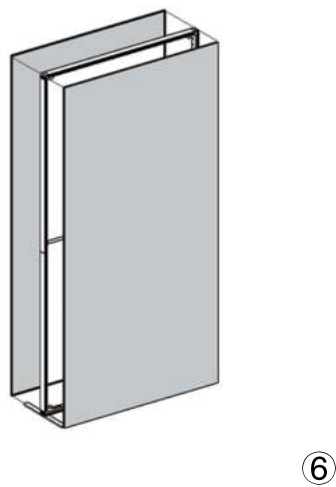

## SET UP INSTRUCTIONS SINGLE FRAME ASSEMBLY

## SET UP INSTRUCTIONS 3 FRAME CONNECTION (QSEG 9.8 X 7.4FT)