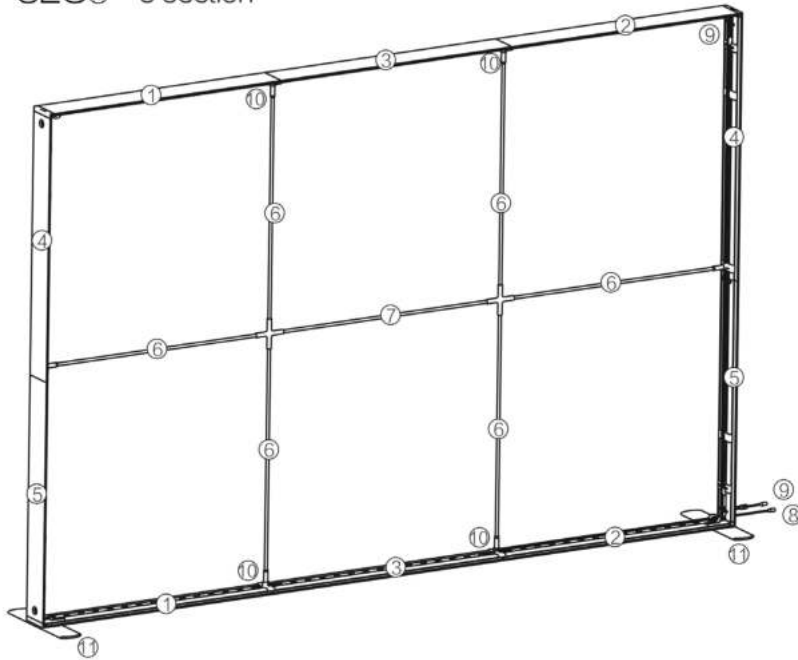

9.8 X 7.4FT. SEGO MODULAR LIGHTBOX DISPLAY

SEGO MODULAR LIGHTBOX DISPLAY
PRODUCT CODE: SEGO-300X225X12

12

13

14

15

9.8 X 7.4FT. SEGO MODULAR LIGHTBOX DISPLAY

SEGO MODULAR LIGHTBOX DISPLAY
PRODUCT CODE: SEGO-300X225X12

16

17

18

19

9.8 X 7.4FT. SEGO MODULAR LIGHTBOX DISPLAY

SEGO MODULAR LIGHTBOX DISPLAY
PRODUCT CODE: SEGO-300X225X12

SEGO 3 section

SEGO
Mobile Light Box

sego.com

Part list for 3 section

- | | | | |
|--|---|--|---|
| 
① Horizontal Profile L x 2 | 
② Horizontal Profile R x 2 | 
③ Horizontal Profile M x 2 | 
④ Vertical Profile Top x 2 |
| 
⑤ Vertical Profile Bottom x 2 | 
⑥ Mid Pole 1 end x 6 | 
⑦ Mid Pole with 2 cross x 1 | 
⑧ S-Cable x 1 |
| 
⑨ S-Cable 2.6m x 1 | 
Transformer x 2 | 
⑩ LED Extension Connector x 4 | 
⑪ Foot x 2 |
| 
Bag x 2 | | | |