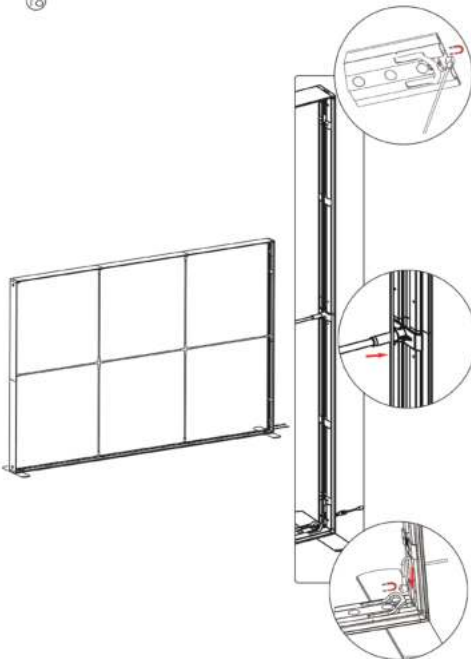

⑥

9.8 X 7.4FT. SEGO MODULAR LIGHTBOX DISPLAY

SEGO MODULAR LIGHTBOX DISPLAY
PRODUCT CODE: SEGO-300X225X12

⑦

⑨

⑧

⑩

⑪

9.8 X 7.4FT. SEGO MODULAR LIGHTBOX DISPLAY

SEGO MODULAR LIGHTBOX DISPLAY
PRODUCT CODE: SEGO-300X225X12

12

13

14

15

9.8 X 7.4FT. SEGO MODULAR LIGHTBOX DISPLAY

SEGO MODULAR LIGHTBOX DISPLAY
PRODUCT CODE: SEGO-300X225X12

16

17

18

19

9.8 X 7.4FT. SEGO MODULAR LIGHTBOX DISPLAY

SEGO MODULAR LIGHTBOX DISPLAY
PRODUCT CODE: SEGO-300X225X12

SEGO 3 section

SEGO
Mobile Light Box

sego.com

Part list for 3 section

- | | | | |
|--|---|--|---|
| 
① Horizontal Profile L x 2 | 
② Horizontal Profile R x 2 | 
③ Horizontal Profile M x 2 | 
④ Vertical Profile Top x 2 |
| 
⑤ Vertical Profile Bottom x 2 | 
⑥ Mid Pole 1 end x 6 | 
⑦ Mid Pole with 2 cross x 1 | 
⑧ S-Cable x 1 |
| 
⑨ S-Cable 2.6m x 1 | 
Transformer x 2 | 
⑩ LED Extension Connector x 4 | 
⑪ Foot x 2 |
| 
Bag x 2 | | | |