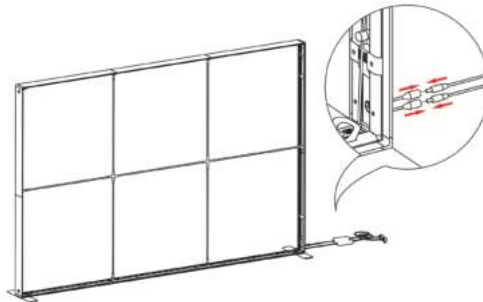

9.8 X 7.4FT. SEGO MODULAR LIGHTBOX DISPLAY

SEGO MODULAR LIGHTBOX DISPLAY
PRODUCT CODE: SEGO-300X225X12

12

13

14

15

9.8 X 7.4FT. SEGO MODULAR LIGHTBOX DISPLAY

SEGO MODULAR LIGHTBOX DISPLAY
PRODUCT CODE: SEGO-300X225X12

16

17

18

19

9.8 X 7.4FT. SEGO MODULAR LIGHTBOX DISPLAY

SEGO MODULAR LIGHTBOX DISPLAY
PRODUCT CODE: SEGO-300X225X12

SEGO 3 section

SEGO
Mobile Light Box

sego.com

Part list for 3 section

- | | | | |
|--|---|--|---|
| 
① Horizontal Profile L x 2 | 
② Horizontal Profile R x 2 | 
③ Horizontal Profile M x 2 | 
④ Vertical Profile Top x 2 |
| 
⑤ Vertical Profile Bottom x 2 | 
⑥ Mid Pole 1 end x 6 | 
⑦ Mid Pole with 2 cross x 1 | 
⑧ S-Cable x 1 |
| 
⑨ S-Cable 2.6m x 1 | 
Transformer x 2 | 
⑩ LED Extension Connector x 4 | 
⑪ Foot x 2 |
| 
Bag x 2 | | | |