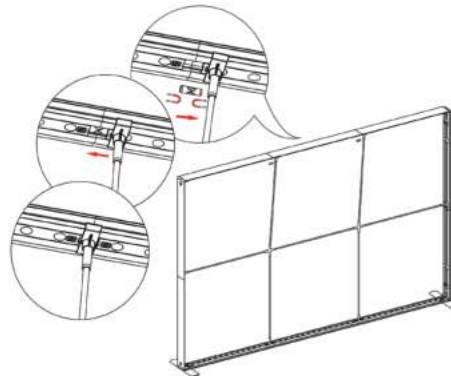

9.8 X 7.4FT. SEGO MODULAR LIGHTBOX DISPLAY

SEGO MODULAR LIGHTBOX DISPLAY
PRODUCT CODE: SEGO-300X225X12

12

13

14

15

9.8 X 7.4FT. SEGO MODULAR LIGHTBOX DISPLAY

SEGO MODULAR LIGHTBOX DISPLAY
PRODUCT CODE: SEGO-300X225X12

16

17

18

19

9.8 X 7.4FT. SEGO MODULAR LIGHTBOX DISPLAY

SEGO MODULAR LIGHTBOX DISPLAY
PRODUCT CODE: SEGO-300X225X12

SEGO 3 section

SEGO
Mobile Light Box

sego.com

Part list for 3 section

- | | | | |
|--|---|--|---|
| 
① Horizontal Profile L x 2 | 
② Horizontal Profile R x 2 | 
③ Horizontal Profile M x 2 | 
④ Vertical Profile Top x 2 |
| 
⑤ Vertical Profile Bottom x 2 | 
⑥ Mid Pole 1 end x 6 | 
⑦ Mid Pole with 2 cross x 1 | 
⑧ S-Cable x 1 |
| 
⑨ S-Cable 2.6m x 1 | 
Transformer x 2 | 
⑩ LED Extension Connector x 4 | 
⑪ Foot x 2 |
| 
Bag x 2 | | | |