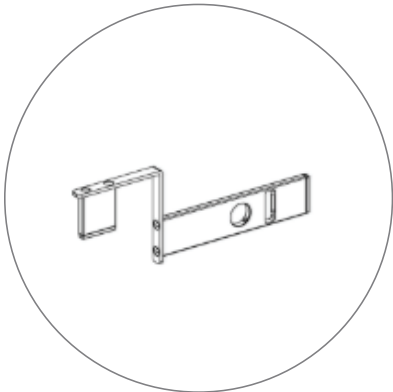

(qty 2)
Horizontal Profile L

(qty 2)
Vertical Profile Top

(qty 2)
Vertical Profile Bottom

(qty 2)
Horizontal Profile M

(qty 2)
Horizontal Profile R

(qty 6)
Mid Pole

(qty 1)
S Cable

(qty 1)
Cross Mid Pole

(qty 2)
Feet

(qty 4)
LED Connector

(qty 1)
S Cable

(qty 2)
Transformer

(qty 2)
Travel Bag

9.8 X 7.4FT. SEGO MODULAR LIGHTBOX DISPLAY

SEGO MODULAR LIGHTBOX DISPLAY
PRODUCT CODE: SEGO-300X225X12

AVAILABLE ACCESSORIES

SEGO-BC
SEGO Bridge Connector

SEGO-ILCON
SEGO L Connector Inside

SEGO-SCON
SEGO Straight Connector

SEGO-OLCON
SEGO L Connector Outside

SEGO-HLCON
SEGO High-low Connector

9.8 X 7.4FT. SEGO MODULAR LIGHTBOX DISPLAY