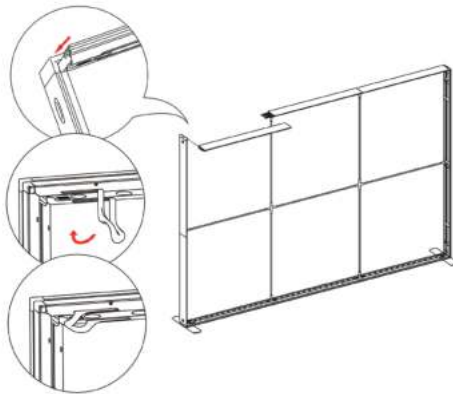

SEGO MODULAR LIGHTBOX DISPLAY
PRODUCT CODE: SEGO-300X225X12

12

13

14

15

9.8 X 7.4FT. SEGO MODULAR LIGHTBOX DISPLAY

SEGO MODULAR LIGHTBOX DISPLAY
PRODUCT CODE: SEGO-300X225X12

16

Part list for 3 section

-  ① Horizontal Profile L **x 2**
-  ② Horizontal Profile R **x 2**
-  ③ Horizontal Profile M **x 2**
-  ④ Vertical Profile Top **x 2**
-  ⑤ Vertical Profile Bottom **x 2**
-  ⑥ Mid Pole 1 end **x 6**
-  ⑦ Mid Pole with 2 cross **x 1**
-  ⑧ S-Cable **x 1**
-  ⑨ S-Cable 2.6m **x 1**
-  Transformer **x 2**
-  ⑩ LED Extension Connector **x 4**
-  ⑪ Foot **x 2**
-  Bag **x 2**