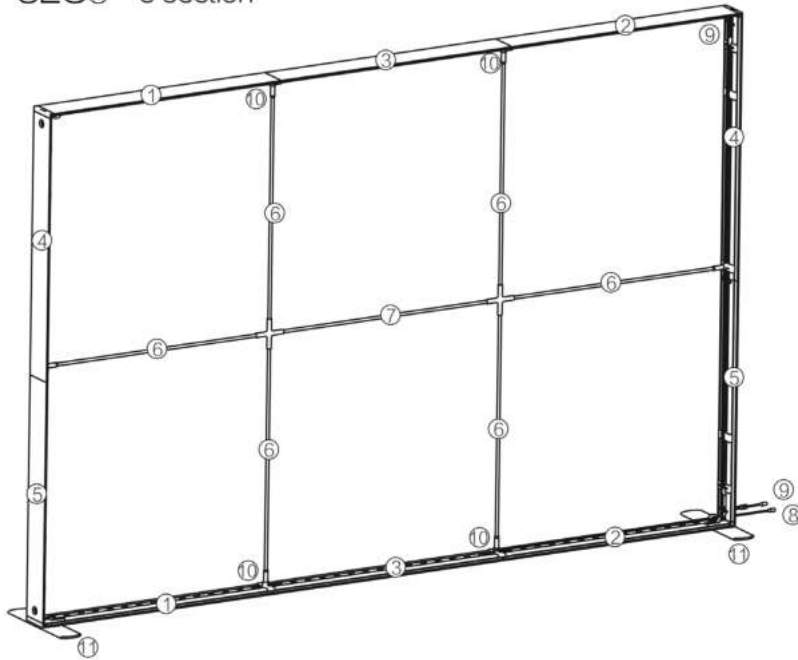

DISPLAY DIMENSIONS	118"W x 88.25"H x 16.5"D
GRAPHIC SIZE	118.625"W x 88.625"H

GRAPHIC MATERIAL

Dye Sub Backlit Fabric

GRAPHIC FINISHING

Silicone beading sewn onto edge of graphic

DISPLAY CONSTRUCTION

Aluminum extrusion frame with plastic components

17

18

19

9.8 X 7.4FT. SEGO MODULAR LIGHTBOX DISPLAY

SEGO MODULAR LIGHTBOX DISPLAY
PRODUCT CODE: SEGO-300X225X12

SEGO 3 section

SEGO
Mobile Light Box

sego.com

Part list for 3 section

-  ① Horizontal Profile L **x 2**
-  ② Horizontal Profile R **x 2**
-  ③ Horizontal Profile M **x 2**
-  ④ Vertical Profile Top **x 2**
-  ⑤ Vertical Profile Bottom **x 2**
-  ⑥ Mid Pole 1 end **x 6**
-  ⑦ Mid Pole with 2 cross **x 1**
-  ⑧ S-Cable **x 1**
-  ⑨ S-Cable 2.6m **x 1**
-  Transformer **x 2**
-  ⑩ LED Extension Connector **x 4**
-  ⑪ Foot **x 2**
-  Bag **x 2**