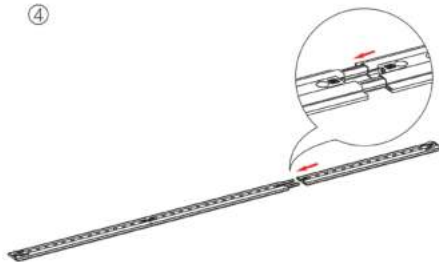

SEGO CONFIGURATION A

SEGO MODULAR LIGHTBOX DISPLAY
PRODUCT CODE: SEGO-A-20x10G

SET UP INSTRUCTIONS SEGO 300X225 FRAME ASSEMBLY

①

②

③

⑤

④

⑥

SEGO CONFIGURATION A

SEGO MODULAR LIGHTBOX DISPLAY
PRODUCT CODE: SEGO-A-20x10G

⑦

⑨

⑧

⑩

⑪