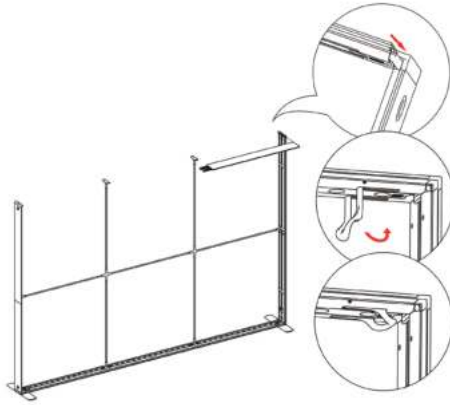

SEGO CONFIGURATION A

SEGO MODULAR LIGHTBOX DISPLAY

PRODUCT CODE: SEGO-A-20x10G

12