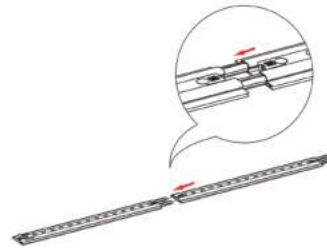

SEGO CONFIGURATION A

SEGO MODULAR LIGHTBOX DISPLAY
PRODUCT CODE: SEGO-A-20x10G

SET UP INSTRUCTIONS SEGO 300X225 FRAME ASSEMBLY

①

②

③

⑤

④

⑥

SEGO CONFIGURATION A

SEGO MODULAR LIGHTBOX DISPLAY
PRODUCT CODE: SEGO-A-20x10G

⑦

⑨

⑧

⑩

⑪