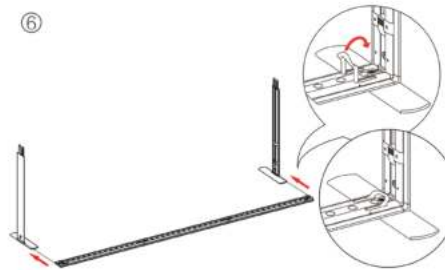

SEGO CONFIGURATION A

SEGO MODULAR LIGHTBOX DISPLAY
PRODUCT CODE: SEGO-A-20x10G

SET UP INSTRUCTIONS SEGO 300X225 FRAME ASSEMBLY

①

②

③

⑤

④

⑥