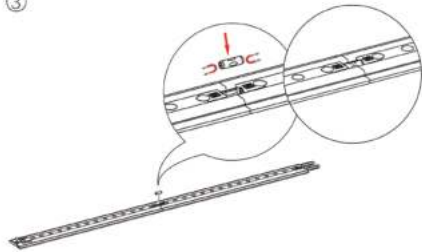

SEGO CONFIGURATION A

SEGO MODULAR LIGHTBOX DISPLAY
PRODUCT CODE: SEGO-A-20x10G

SET UP INSTRUCTIONS SEGO 300X225 FRAME ASSEMBLY

①

②

③

⑤

④

⑥

SEGO CONFIGURATION A

SEGO MODULAR LIGHTBOX DISPLAY
PRODUCT CODE: SEGO-A-20x10G

⑦

⑨

⑧

⑩

⑪