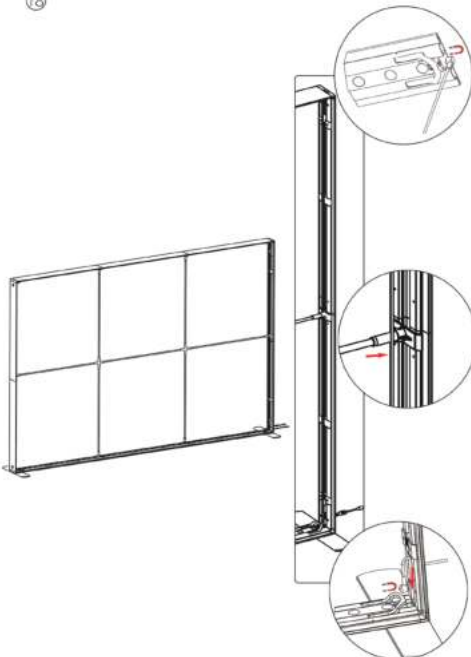

SEGO CONFIGURATION A

SEGO MODULAR LIGHTBOX DISPLAY

PRODUCT CODE: SEGO-A-20x10G

12

13

14

15

SEGO CONFIGURATION A

SEGO MODULAR LIGHTBOX DISPLAY

PRODUCT CODE: SEGO-A-20x10G

16

17

18

19

SEGO CONFIGURATION A

SEGO MODULAR LIGHTBOX DISPLAY

PRODUCT CODE: SEGO-A-20x10G

FRAME CONNECTION