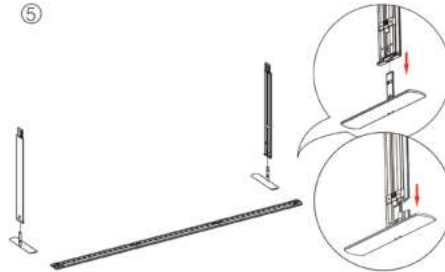

SEGO CONFIGURATION A

SEGO MODULAR LIGHTBOX DISPLAY
PRODUCT CODE: SEGO-A-20x10G

SET UP INSTRUCTIONS SEGO 300X225 FRAME ASSEMBLY

①

②

③

⑤

④

⑥