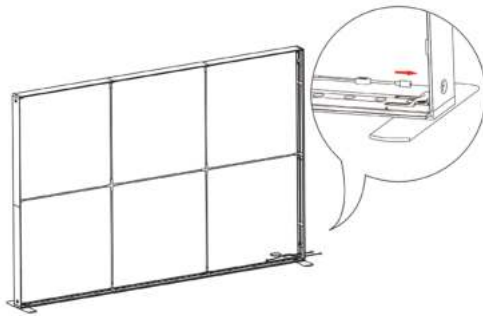

SEGO CONFIGURATION A

SEGO MODULAR LIGHTBOX DISPLAY

PRODUCT CODE: SEGO-A-20x10G

16

17

18

19