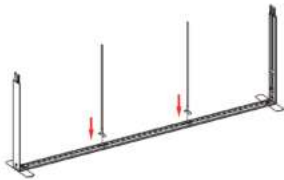

SEGO CONFIGURATION A

SEGO MODULAR LIGHTBOX DISPLAY
PRODUCT CODE: SEGO-A-20x10G

⑦