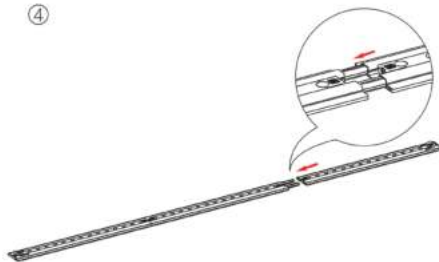

SEGO CONFIGURATION A

SEGO MODULAR LIGHTBOX DISPLAY
PRODUCT CODE: SEGO-A-20x10G

SET UP INSTRUCTIONS SEGO 300X225 FRAME ASSEMBLY

①

②

③

⑤

④

⑥