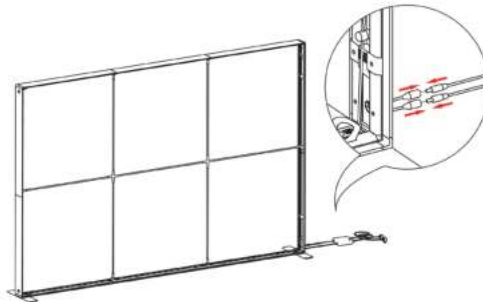

SEGO CONFIGURATION A

SEGO MODULAR LIGHTBOX DISPLAY

PRODUCT CODE: SEGO-A-20x10G

On frame On graphic

PRODUCT DESCRIPTION

The advanced technology of the new SEGO modular lightbox system combines innovation with intuition. Toolless down to its feet, SEGO is designed to help heighten your display experience. Magnetic electrical connectors light up the UL certified LED lights that come pre-installed in the profiles. Electrical wires stay hidden from view. Edge-to-edge customizable SEG backlit fabric graphics cover the front and back of the aluminum frame. Portable, configurable, desirable, SEGO is a lightbox unlike the others. SEGO is so well thought out, even its durable foam cut carry bag is made distinctly to keep all parts and pieces protected and organized.

16

17

18

19

SEGO CONFIGURATION A

SEGO MODULAR LIGHTBOX DISPLAY

PRODUCT CODE: SEGO-A-20x10G

FRAME CONNECTION