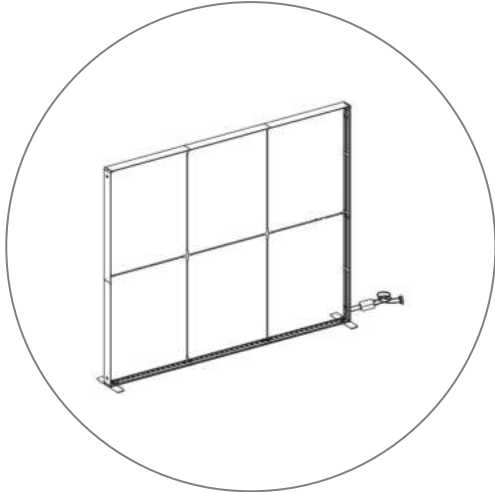

SEGO CONFIGURATION A

SEGO MODULAR LIGHTBOX DISPLAY

PRODUCT CODE: SEGO-A-20x10G

On frame On graphic

PRODUCT DESCRIPTION

The advanced technology of the new SEGO modular lightbox system combines innovation with intuition. Toolless down to its feet, SEGO is designed to help heighten your display experience. Magnetic electrical connectors light up the UL certified LED lights that come pre-installed in the profiles. Electrical wires stay hidden from view. Edge-to-edge customizable SEG backlit fabric graphics cover the front and back of the aluminum frame. Portable, configurable, desirable, SEGO is a lightbox unlike the others. SEGO is so well thought out, even its durable foam cut carry bag is made distinctly to keep all parts and pieces protected and organized.

DISPLAY DIMENSIONS	236"W x 88.25"H x 16.5"D
GRAPHIC SIZE	118.625"W x 88.625"H (each graphic)

GRAPHIC MATERIAL

Dye Sub Backlit Fabric

GRAPHIC FINISHING

Silicone beading sewn onto edge of graphic

DISPLAY CONSTRUCTION

SEGO CONFIGURATION A

SEGO MODULAR LIGHTBOX DISPLAY
PRODUCT CODE: SEGO-A-20x10G

PARTS LIST

(qty 2)
SEGO-300X225X12

(qty 2)
SEGO-SCON

SEGO CONFIGURATION A

SEGO MODULAR LIGHTBOX DISPLAY
PRODUCT CODE: SEGO-A-20x10G