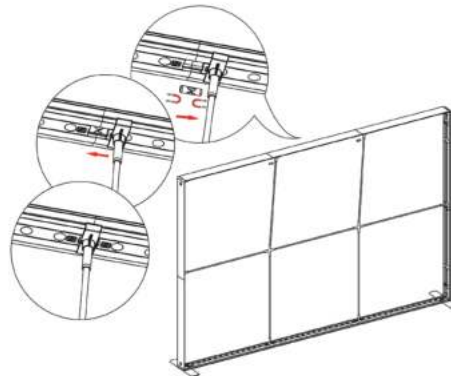

PRODUCT CODE: SEGO-A-20x10G

12

13

14

15

SEGO CONFIGURATION A

SEGO MODULAR LIGHTBOX DISPLAY

PRODUCT CODE: SEGO-A-20x10G