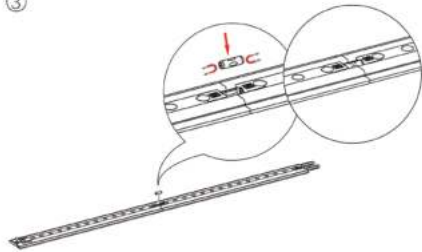

SEGO CONFIGURATION A

SEGO MODULAR LIGHTBOX DISPLAY
PRODUCT CODE: SEGO-A-20x10G

SET UP INSTRUCTIONS SEGO 300X225 FRAME ASSEMBLY

①

②

③

⑤

④

⑥