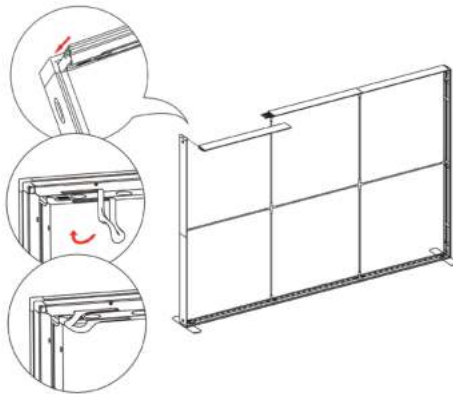

PRODUCT CODE: SEGO-A-20x10G

12

13

14

15

SEGO CONFIGURATION A

SEGO MODULAR LIGHTBOX DISPLAY

PRODUCT CODE: SEGO-A-20x10G