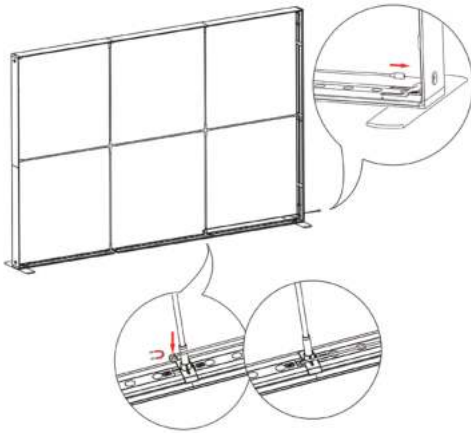

SEGO CONFIGURATION A

SEGO MODULAR LIGHTBOX DISPLAY

PRODUCT CODE: SEGO-A-20x10G

16