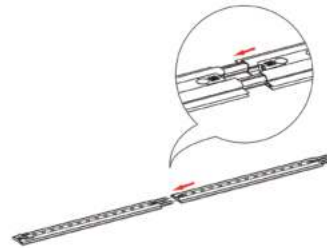

SEGO CONFIGURATION A

SEGO MODULAR LIGHTBOX DISPLAY
PRODUCT CODE: SEGO-A-20x10G

SET UP INSTRUCTIONS SEGO 300X225 FRAME ASSEMBLY

①

②