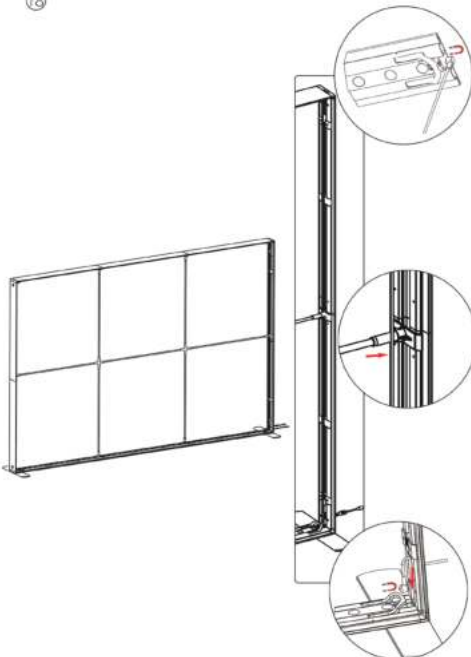

SEGO MODULAR LIGHTBOX DISPLAY
PRODUCT CODE: SEGO-A-20x10G

⑦

⑨

⑧

⑩

⑪

SEGO CONFIGURATION A

SEGO MODULAR LIGHTBOX DISPLAY

PRODUCT CODE: SEGO-A-20x10G

12

13

14

15

SEGO CONFIGURATION A

SEGO MODULAR LIGHTBOX DISPLAY

PRODUCT CODE: SEGO-A-20x10G

16

17

18

19

SEGO CONFIGURATION A

SEGO MODULAR LIGHTBOX DISPLAY

PRODUCT CODE: SEGO-A-20x10G

FRAME CONNECTION