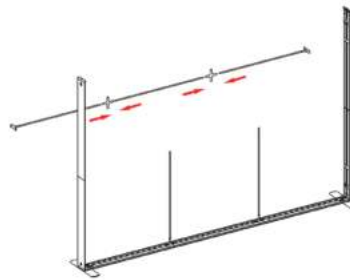

SEGO CONFIGURATION A

SEGO MODULAR LIGHTBOX DISPLAY
PRODUCT CODE: SEGO-A-20x10G

⑦

⑨

⑧

⑩

⑪