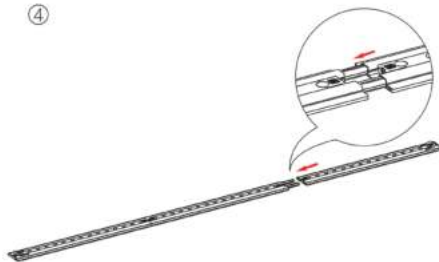

SEGO CONFIGURATION B

SEGO MODULAR LIGHTBOX DISPLAY
PRODUCT CODE: SEGO-B-20x10G

SET UP INSTRUCTIONS SEGO 300X225 FRAME ASSEMBLY

①

②

③

⑤

④

⑥