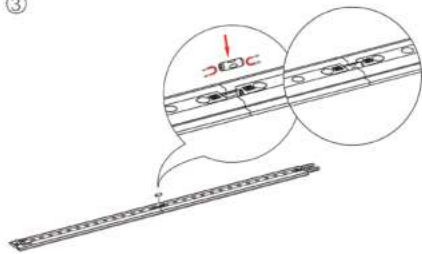

SEGO CONFIGURATION B

SEGO MODULAR LIGHTBOX DISPLAY
PRODUCT CODE: SEGO-B-20x10G

SET UP INSTRUCTIONS SEGO 300X225 FRAME ASSEMBLY

①

②

③

⑤

④

⑥