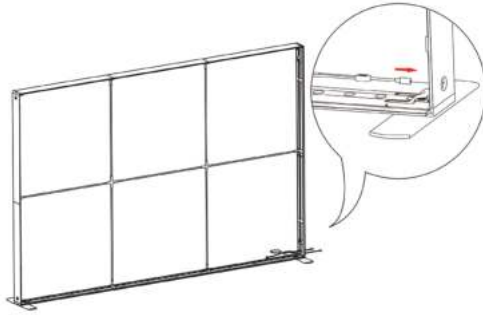

SEGO CONFIGURATION B

SEGO MODULAR LIGHTBOX DISPLAY

PRODUCT CODE: SEGO-B-20x10G

On frame On graphic

PRODUCT DESCRIPTION

The advanced technology of the new SEGO modular lightbox system combines innovation with intuition. Toolless down to its feet, SEGO is designed to help heighten your display experience. Magnetic electrical connectors light up the UL certified LED lights that come pre-installed in the profiles. Electrical wires stay hidden from view. Edge-to-edge customizable SEG backlit fabric graphics cover the front and back of the aluminum frame. Portable, configurable, desirable, SEGO is a lightbox unlike the others. SEGO is so well thought out, even its durable foam cut carry bag is made distinctly to keep all parts and pieces protected and organized.

SEGO CONFIGURATION B

SEGO MODULAR LIGHTBOX DISPLAY

PRODUCT CODE: SEGO-B-20x10G

16

17

18

19

SEGO CONFIGURATION B