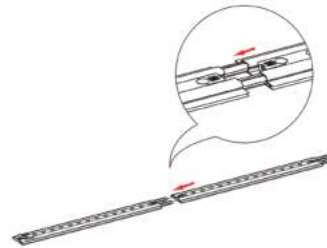

SEGO CONFIGURATION B

SEGO MODULAR LIGHTBOX DISPLAY
PRODUCT CODE: SEGO-B-20x10G

SET UP INSTRUCTIONS SEGO 300X225 FRAME ASSEMBLY

①

②