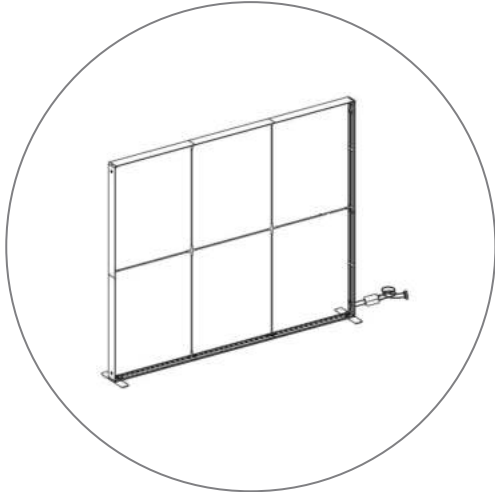

SEGO CONFIGURATION B

SEGO MODULAR LIGHTBOX DISPLAY

PRODUCT CODE: SEGO-B-20x10G

On frame On graphic

PRODUCT DESCRIPTION

The advanced technology of the new SEGO modular lightbox system combines innovation with intuition. Toolless down to its feet, SEGO is designed to help heighten your display experience. Magnetic electrical connectors light up the UL certified LED lights that come pre-installed in the profiles. Electrical wires stay hidden from view. Edge-to-edge customizable SEG backlit fabric graphics cover the front and back of the aluminum frame. Portable, configurable, desirable, SEGO is a lightbox unlike the others. SEGO is so well thought out, even its durable foam cut carry bag is made distinctly to keep all parts and pieces protected and organized.

DISPLAY DIMENSIONS	236"W x 88.25"H x 16.5"D
GRAPHIC SIZE	118.625"W x 88.625"H (each graphic)

GRAPHIC MATERIAL

Dye Sub Backlit Fabric

GRAPHIC FINISHING

Silicone beading sewn onto edge of graphic

DISPLAY CONSTRUCTION

SEGO CONFIGURATION B

SEGO MODULAR LIGHTBOX DISPLAY

PRODUCT CODE: SEGO-B-20x10G

PARTS LIST

(qty 2)

SEGO-300X225X12

(qty 2)

SEGO-ILCON