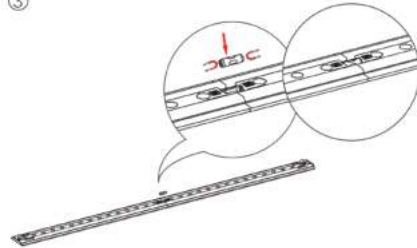

SEGO CONFIGURATION C

SEGO MODULAR LIGHTBOX DISPLAY
PRODUCT CODE: SEGO-C-10x10

SET UP INSTRUCTIONS SEGO 200X225 FRAME

①

③