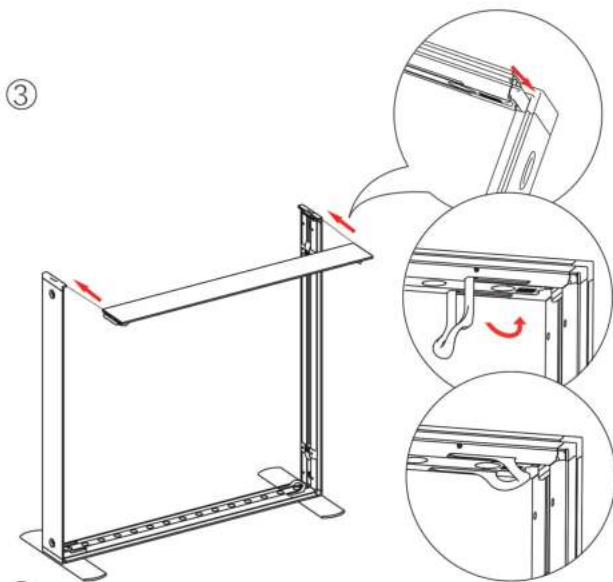

SEGO CONFIGURATION C

SEGO MODULAR LIGHTBOX DISPLAY
PRODUCT CODE: SEGO-C-10x10

SEGO COUNTERFRAME ASSEMBLY