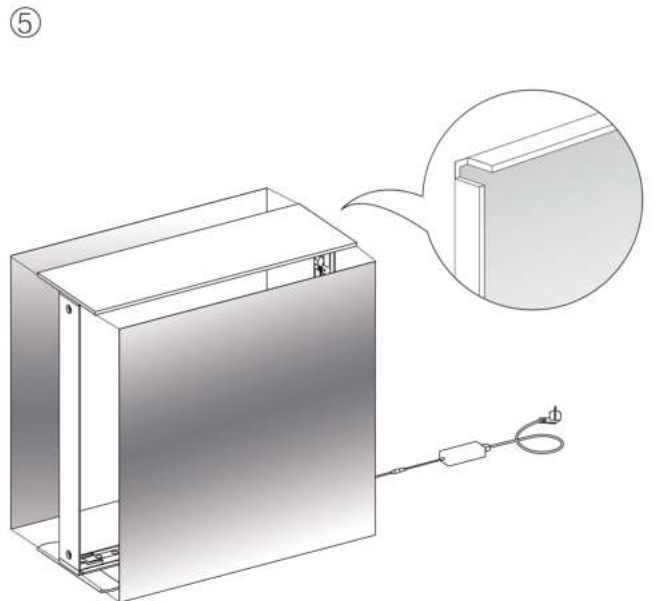

SEGO CONFIGURATION C

SEGO MODULAR LIGHTBOX DISPLAY
PRODUCT CODE: SEGO-C-10x10

SEGO COUNTERFRAME ASSEMBLY