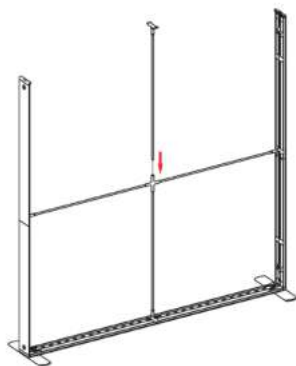

PRODUCT CODE: SEGO-C-10x10

⑧

⑨

⑩

⑪

SEGO CONFIGURATION C

SEGO MODULAR LIGHTBOX DISPLAY

PRODUCT CODE: SEGO-C-10x10