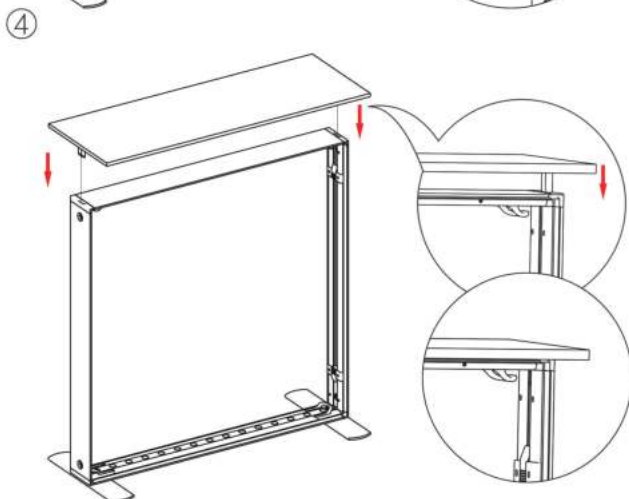

SEGO CONFIGURATION C

SEGO MODULAR LIGHTBOX DISPLAY
PRODUCT CODE: SEGO-C-10x10

SEGO COUNTERFRAME ASSEMBLY