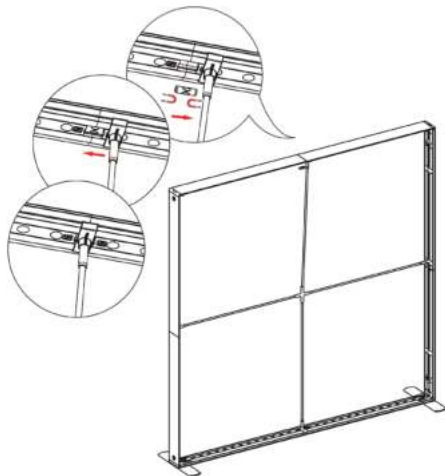

SEGO CONFIGURATION C

SEGO MODULAR LIGHTBOX DISPLAY

PRODUCT CODE: SEGO-C-10x10

On frame On graphic

PRODUCT DESCRIPTION

The advanced technology of the new SEGO modular lightbox system combines innovation with intuition. Toolless down to its feet, SEGO is designed to help heighten your display experience. Magnetic electrical connectors light up the UL certified LED lights that come pre-installed in the profiles. Electrical wires stay hidden from view. Edge-to-edge customizable SEG backlit fabric graphics cover the front and back of the aluminum frame. Portable, configurable, desirable, SEGO is a lightbox unlike the others. SEGO is so well thought out, even its durable foam cut carry bag is made distinctly to keep all parts and pieces protected and organized.

DISPLAY DIMENSIONS	118"W x 88.25"H x 104.5"D
GRAPHIC SIZES	78.125"W x 88.625"H (backwall)
	39.75"W x 88.625"H (arch & support)
	39.625"W x 39.75"H (counter)

GRAPHIC MATERIAL

Dye Sub Backlit Fabric

GRAPHIC FINISHING

PRODUCT CODE: SEGO-C-10x10

⑧

⑨

⑩

⑪

SEGO CONFIGURATION C

SEGO MODULAR LIGHTBOX DISPLAY

PRODUCT CODE: SEGO-C-10x10

12

13

14

15

SEGO CONFIGURATION C

SEGO MODULAR LIGHTBOX DISPLAY
PRODUCT CODE: SEGO-C-10x10

SEGO CONFIGURATION C

SEGO MODULAR LIGHTBOX DISPLAY