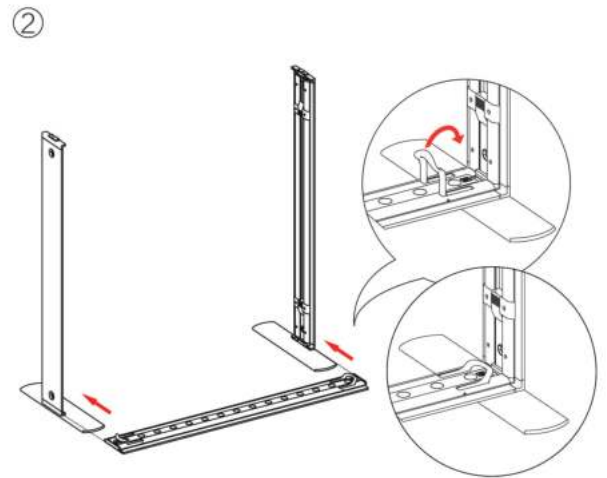

SEGO CONFIGURATION C

SEGO MODULAR LIGHTBOX DISPLAY
PRODUCT CODE: SEGO-C-10x10

SEGO COUNTERFRAME ASSEMBLY