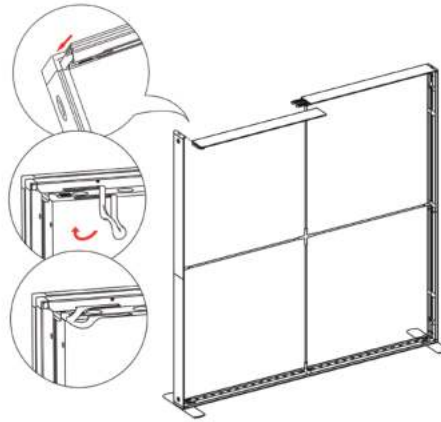

SEGO CONFIGURATION C

SEGO MODULAR LIGHTBOX DISPLAY

PRODUCT CODE: SEGO-C-10x10

12

13

14

15