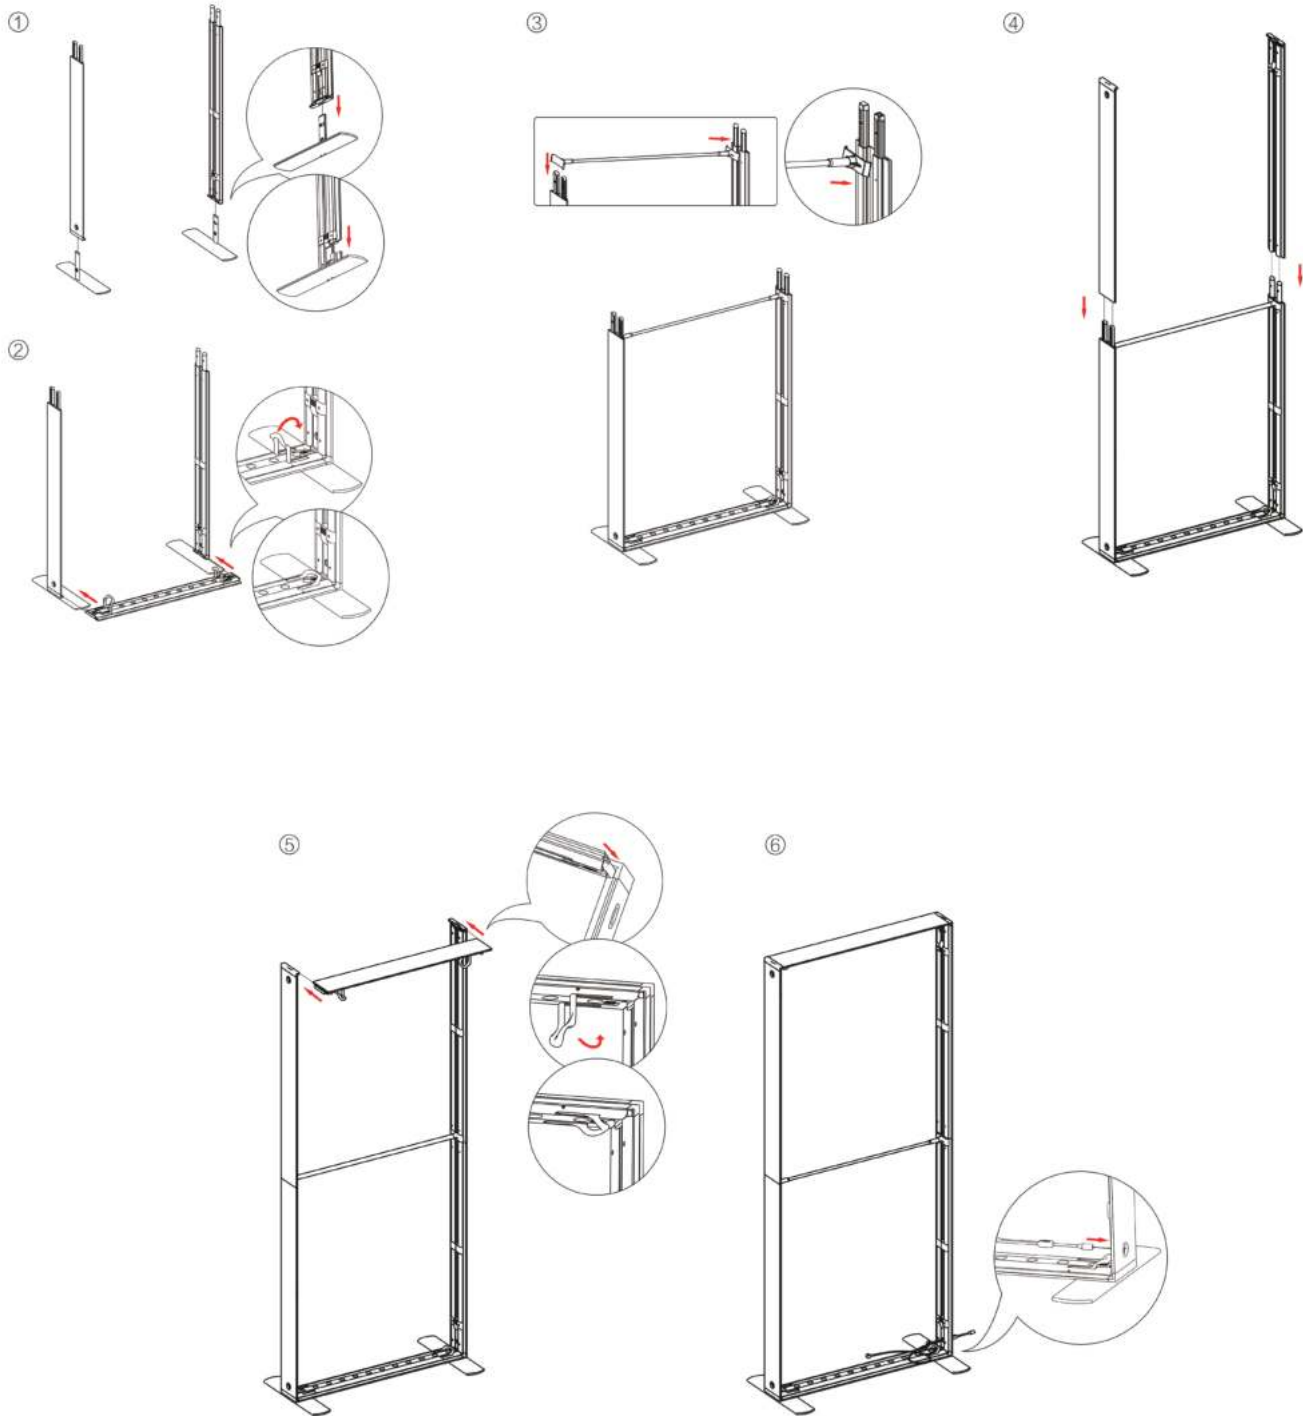

PRODUCT CODE: SEGO-C-10x10

⑧

⑨

⑩

⑪

SEGO CONFIGURATION C

SEGO MODULAR LIGHTBOX DISPLAY

PRODUCT CODE: SEGO-C-10x10

12

13

14

15

SEGO CONFIGURATION C

SEGO MODULAR LIGHTBOX DISPLAY
PRODUCT CODE: SEGO-C-10x10

SEGO CONFIGURATION C

SEGO MODULAR LIGHTBOX DISPLAY

PRODUCT CODE: SEGO-C-10x10

SEGO 100X225 FRAME ASSEMBLY

SEGO CONFIGURATION C

SEGO MODULAR LIGHTBOX DISPLAY

PRODUCT CODE: SEGO-C-10x10

SEGO CONFIGURATION C

SEGO MODULAR LIGHTBOX DISPLAY
PRODUCT CODE: SEGO-C-10x10