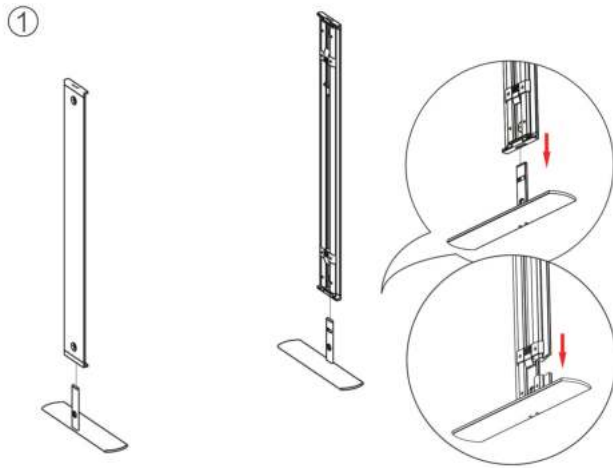

SEGO CONFIGURATION C

SEGO MODULAR LIGHTBOX DISPLAY
PRODUCT CODE: SEGO-C-10x10

SEGO COUNTERFRAME ASSEMBLY