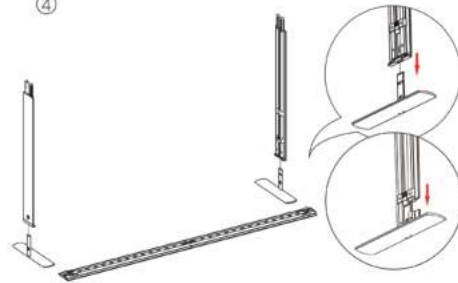

SEGO CONFIGURATION C

SEGO MODULAR LIGHTBOX DISPLAY
PRODUCT CODE: SEGO-C-10x10

SET UP INSTRUCTIONS SEGO 200X225 FRAME

①

③

②

④

⑤

⑦

⑥