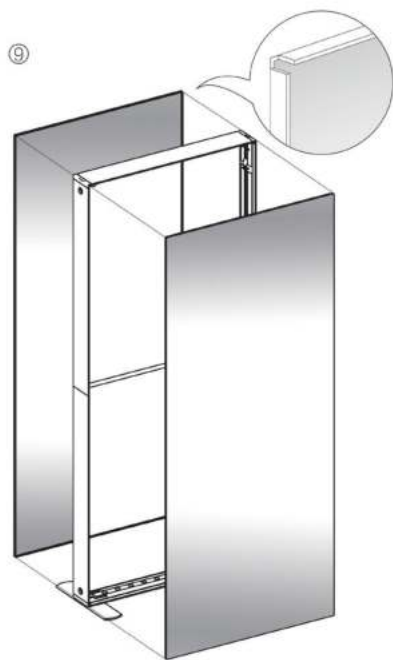

SEGO CONFIGURATION C

SEGO MODULAR LIGHTBOX DISPLAY

PRODUCT CODE: SEGO-C-10x10

On frame On graphic

PRODUCT DESCRIPTION

The advanced technology of the new SEGO modular lightbox system combines innovation with intuition. Toolless down to its feet, SEGO is designed to help heighten your display experience. Magnetic electrical connectors light up the UL certified LED lights that come pre-installed in the profiles. Electrical wires stay hidden from view. Edge-to-edge customizable SEG backlit fabric graphics cover the front and back of the aluminum frame. Portable, configurable, desirable, SEGO is a lightbox unlike the others. SEGO is so well thought out, even its durable foam cut carry bag is made distinctly to keep all parts and pieces protected and organized.

DISPLAY DIMENSIONS	118"W x 88.25"H x 104.5"D
GRAPHIC SIZES	78.125"W x 88.625"H (backwall)
	39.75"W x 88.625"H (arch & support)
	39.625"W x 39.75"H (counter)

GRAPHIC MATERIAL

Dye Sub Backlit Fabric

GRAPHIC FINISHING

12

13

14

15

SEGO CONFIGURATION C

SEGO MODULAR LIGHTBOX DISPLAY
PRODUCT CODE: SEGO-C-10x10

SEGO CONFIGURATION C

SEGO MODULAR LIGHTBOX DISPLAY

PRODUCT CODE: SEGO-C-10x10

SEGO 100X225 FRAME ASSEMBLY

SEGO CONFIGURATION C

SEGO MODULAR LIGHTBOX DISPLAY

PRODUCT CODE: SEGO-C-10x10

SEGO CONFIGURATION C

SEGO MODULAR LIGHTBOX DISPLAY
PRODUCT CODE: SEGO-C-10x10