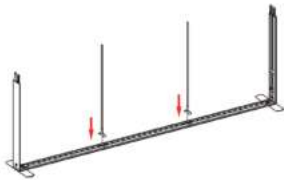

# SEGO CONFIGURATION D

SEGO MODULAR LIGHTBOX DISPLAY  
PRODUCT CODE: SEGO-D-10x10G

# SEGO CONFIGURATION D

SEGO MODULAR LIGHTBOX DISPLAY  
PRODUCT CODE: SEGO-D-10x10G

⑦

⑨

⑧

⑩

⑪