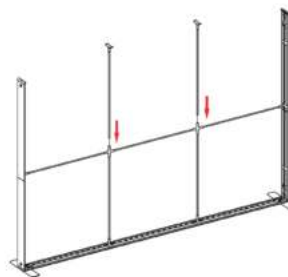

# SEGO CONFIGURATION D

SEGO MODULAR LIGHTBOX DISPLAY  
PRODUCT CODE: SEGO-D-10x10G

⑦

⑨

⑧

⑩

⑪