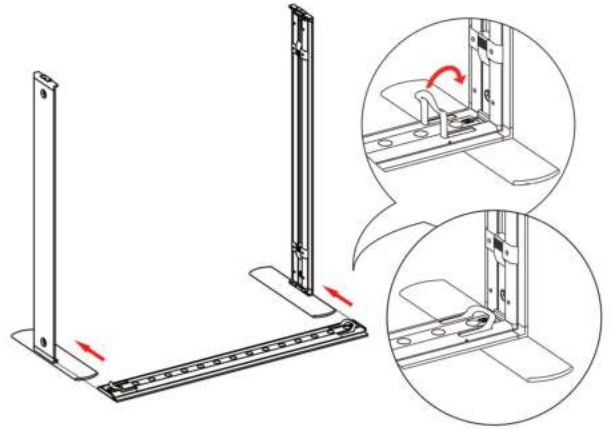

SEGO CONFIGURATION D

SEGO MODULAR LIGHTBOX DISPLAY
PRODUCT CODE: SEGO-D-10x10G

SEGO 100X100 FRAME ASSEMBLY

①

②

③

④