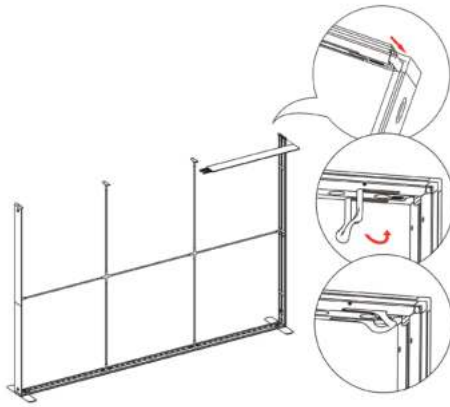

SEGO CONFIGURATION D

SEGO MODULAR LIGHTBOX DISPLAY

PRODUCT CODE: SEGO-D-10x10G

12