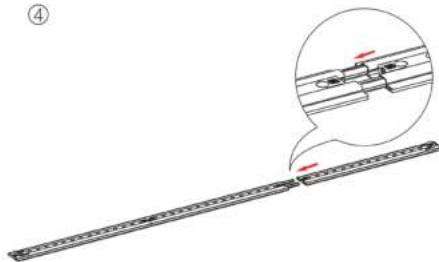

SEGO CONFIGURATION D

SEGO MODULAR LIGHTBOX DISPLAY
PRODUCT CODE: SEGO-D-10x10G

SET UP INSTRUCTIONS

①

②

③

⑤

④

⑥