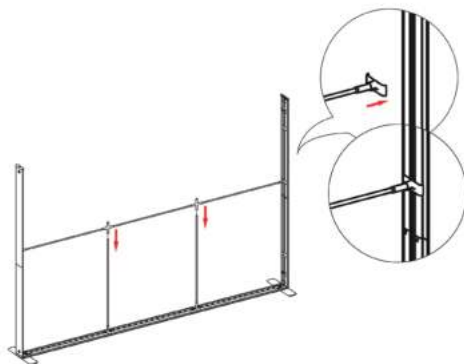

# SEGO CONFIGURATION D

SEGO MODULAR LIGHTBOX DISPLAY  
PRODUCT CODE: SEGO-D-10x10G

⑦

⑨

⑧

⑩

⑪