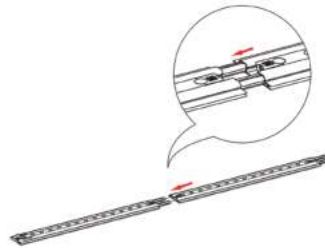

SEGO CONFIGURATION D

SEGO MODULAR LIGHTBOX DISPLAY
PRODUCT CODE: SEGO-D-10x10G

SET UP INSTRUCTIONS

①

②