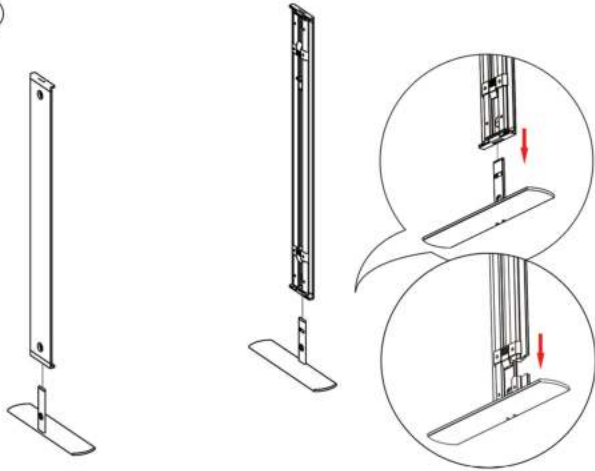

SEGO CONFIGURATION D

SEGO MODULAR LIGHTBOX DISPLAY
PRODUCT CODE: SEGO-D-10x10G

SEGO 100X100 FRAME ASSEMBLY

①