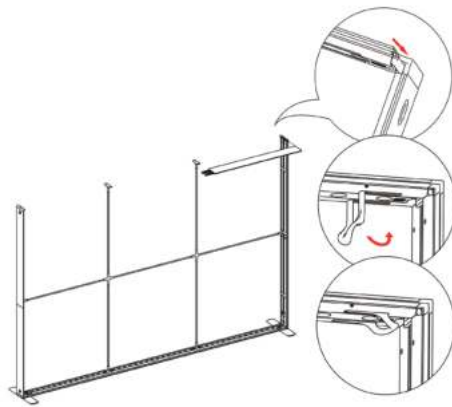

SEGO CONFIGURATION D

SEGO MODULAR LIGHTBOX DISPLAY
PRODUCT CODE: SEGO-D-10x10G

12