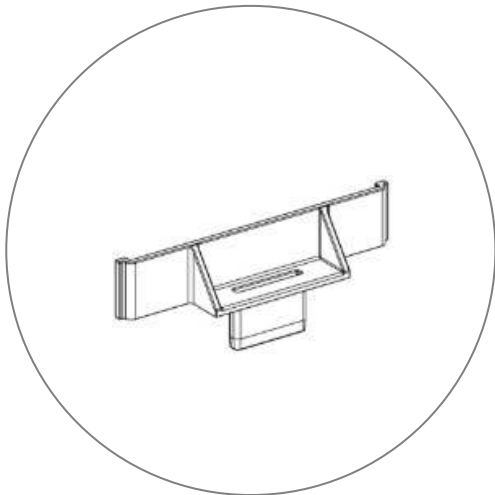

(qty 1)
SEGO-HLCON