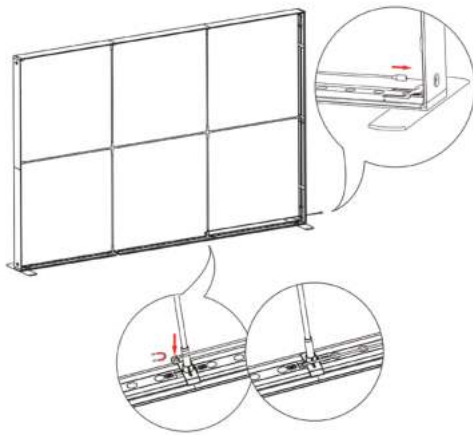

SEGO CONFIGURATION D

SEGO MODULAR LIGHTBOX DISPLAY
PRODUCT CODE: SEGO-D-10x10G

16