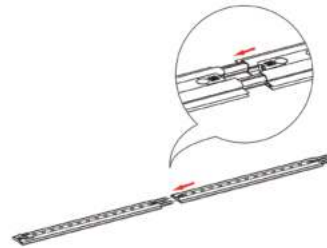

SEGO CONFIGURATION D

SEGO MODULAR LIGHTBOX DISPLAY
PRODUCT CODE: SEGO-D-10x10G

SET UP INSTRUCTIONS

①

②