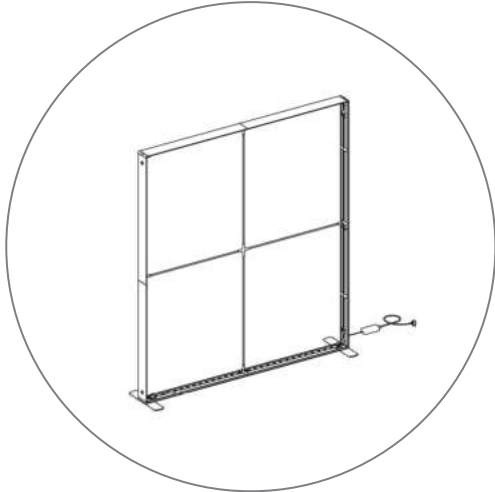

SEGO CONFIGURATION D

SEGO MODULAR LIGHTBOX DISPLAY
PRODUCT CODE: SEGO-D-10x10G

PARTS LIST

(qty 1)
SEGO-200X225X12