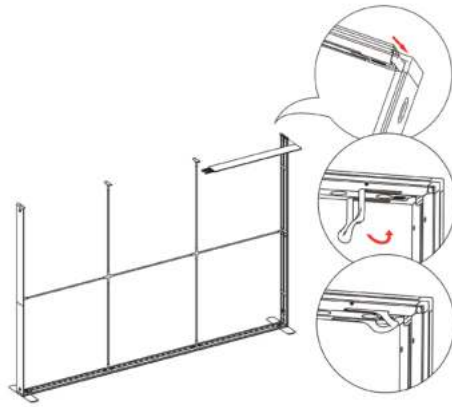

SEGO CONFIGURATION E

SEGO MODULAR LIGHTBOX DISPLAY

PRODUCT CODE:SEGO-E-10x10G

12