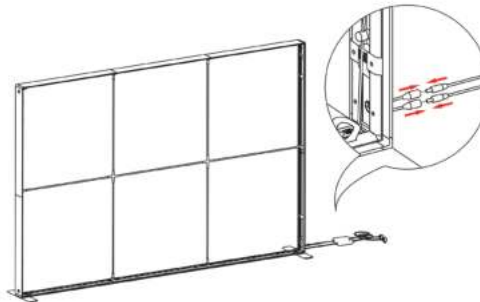

PRODUCT CODE:SEGO-E-10x10G

16

17

18

19

SEGO CONFIGURATION E

SEGO MODULAR LIGHTBOX DISPLAY
PRODUCT CODE:SEGO-E-10x10G

SEGO 100X225 FRAME ASSEMBLY