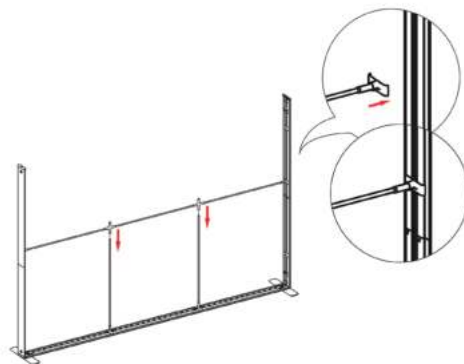

SEGO MODULAR LIGHTBOX DISPLAY

PRODUCT CODE:SEGO-E-10x10G

⑦

⑨

⑧

⑩

⑪

SEGO CONFIGURATION E