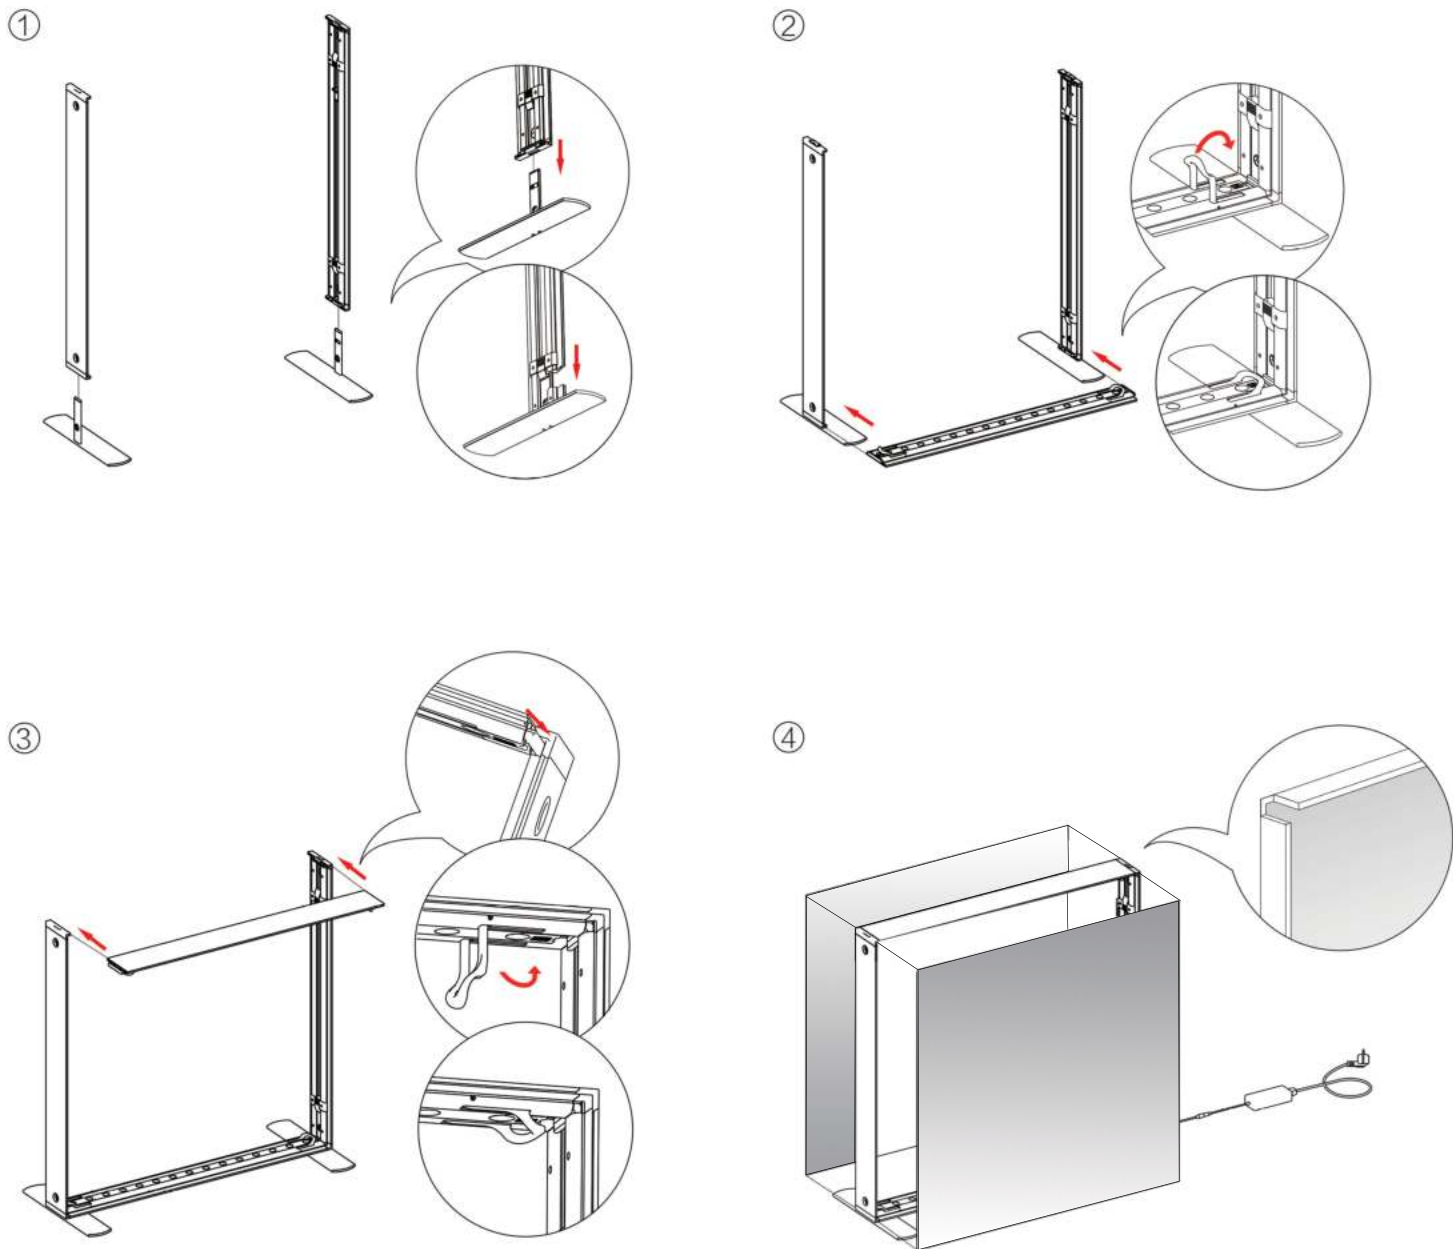

PRODUCT CODE:SEGO-E-10x10G

16

17

18

19

SEGO CONFIGURATION E

SEGO MODULAR LIGHTBOX DISPLAY
PRODUCT CODE:SEGO-E-10x10G

SEGO 100X225 FRAME ASSEMBLY

SEGO CONFIGURATION E

SEGO MODULAR LIGHTBOX DISPLAY
PRODUCT CODE:SEGO-E-10x10G

FRAME CONNECTION