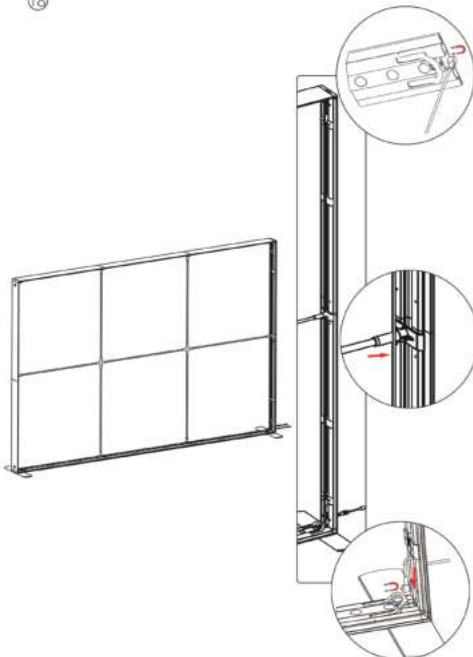

SEGO MODULAR LIGHTBOX DISPLAY

PRODUCT CODE:SEGO-E-10x10G

12

13

14

15

SEGO CONFIGURATION E

SEGO MODULAR LIGHTBOX DISPLAY

PRODUCT CODE:SEGO-E-10x10G

16

17

18

19

SEGO CONFIGURATION E

SEGO MODULAR LIGHTBOX DISPLAY
PRODUCT CODE:SEGO-E-10x10G

SEGO 100X225 FRAME ASSEMBLY

SEGO CONFIGURATION E

SEGO MODULAR LIGHTBOX DISPLAY
PRODUCT CODE:SEGO-E-10x10G

FRAME CONNECTION