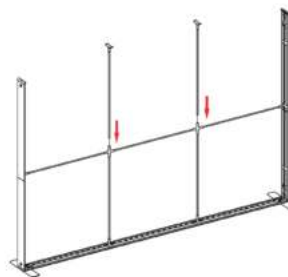

SEGO MODULAR LIGHTBOX DISPLAY

PRODUCT CODE:SEGO-E-10x10G

⑦

⑨

⑧

⑩

⑪

SEGO CONFIGURATION E