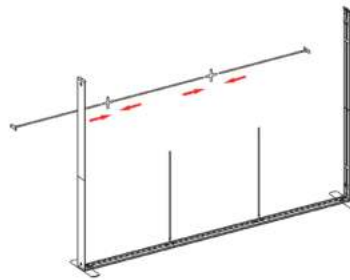

SEGO CONFIGURATION E

SEGO MODULAR LIGHTBOX DISPLAY

PRODUCT CODE:SEGO-E-10x10G

⑦

⑨

⑧

⑩

⑪