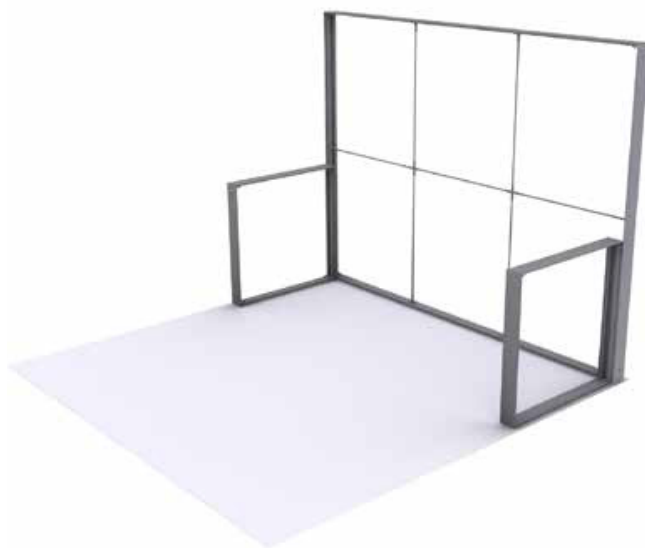

SEGO CONFIGURATION E

SEGO MODULAR LIGHTBOX DISPLAY

PRODUCT CODE:SEGO-E-10x10G

On frame On graphic

PRODUCT DESCRIPTION

The advanced technology of the new SEGO modular lightbox system combines innovation with intuition. Toolless down to its feet, SEGO is designed to help heighten your display experience. Magnetic electrical connectors light up the UL certified LED lights that come pre-installed in the profiles. Electrical wires stay hidden from view. Edge-to-edge customizable SEG backlit fabric graphics cover the front and back of the aluminum frame. Portable, configurable, desirable, SEGO is a lightbox unlike the others. SEGO is so well thought out, even its durable foam cut carry bag is made distinctly to keep all parts and pieces protected and organized.

DISPLAY DIMENSIONS	118"W x 88.25"H x 43.75"D
GRAPHIC SIZES	118.625"W x 88.625"H (backwall)
	39.625"W x 39.75"H (returns)

GRAPHIC MATERIAL

Dye Sub Backlit Fabric

GRAPHIC FINISHING

Silicone beading sewn onto edge of graphic

DISPLAY CONSTRUCTION

Aluminum extrusion frame with plastic components

SHIPPING WEIGHTS & DIMENSIONS

Shipping Weight	55 lbs (frame only) (backwall)
	60 lbs (frame & graphic) (backwall)
Shipping Dimensions	21.5 lbs (frame only) (returns)
	23 lbs (frame & graphic) (returns)
Shipping Dimensions	54.5"W x 15.5"H x 6.75"D (backwall x 4)
	45.5"W x 15.5"H x 6.75"D (return x 2)