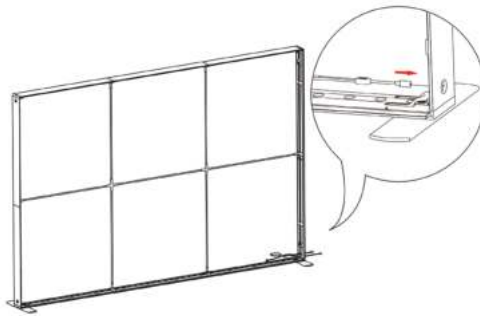

SEGO CONFIGURATION E

SEGO MODULAR LIGHTBOX DISPLAY

PRODUCT CODE:SEGO-E-10x10G

On frame On graphic

PRODUCT DESCRIPTION

The advanced technology of the new SEGO modular lightbox system combines innovation with intuition. Toolless down to its feet, SEGO is designed to help heighten your display experience. Magnetic electrical connectors light up the UL certified LED lights that come pre-installed in the profiles. Electrical wires stay hidden from view. Edge-to-edge customizable SEG backlit fabric graphics cover the front and back of the aluminum frame. Portable, configurable, desirable, SEGO is a lightbox unlike the others. SEGO is so well thought out, even its durable foam cut carry bag is made distinctly to keep all parts and pieces protected and organized.

SEGO CONFIGURATION E

SEGO MODULAR LIGHTBOX DISPLAY

PRODUCT CODE:SEGO-E-10x10G

16

17

18

19

SEGO CONFIGURATION E