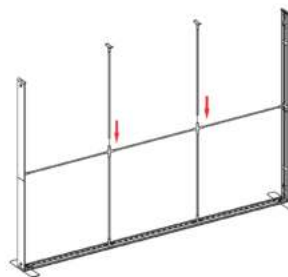

SEGO CONFIGURATION E

SEGO MODULAR LIGHTBOX DISPLAY

PRODUCT CODE:SEGO-E-10x10G

⑦

⑨

⑧

⑩

⑪