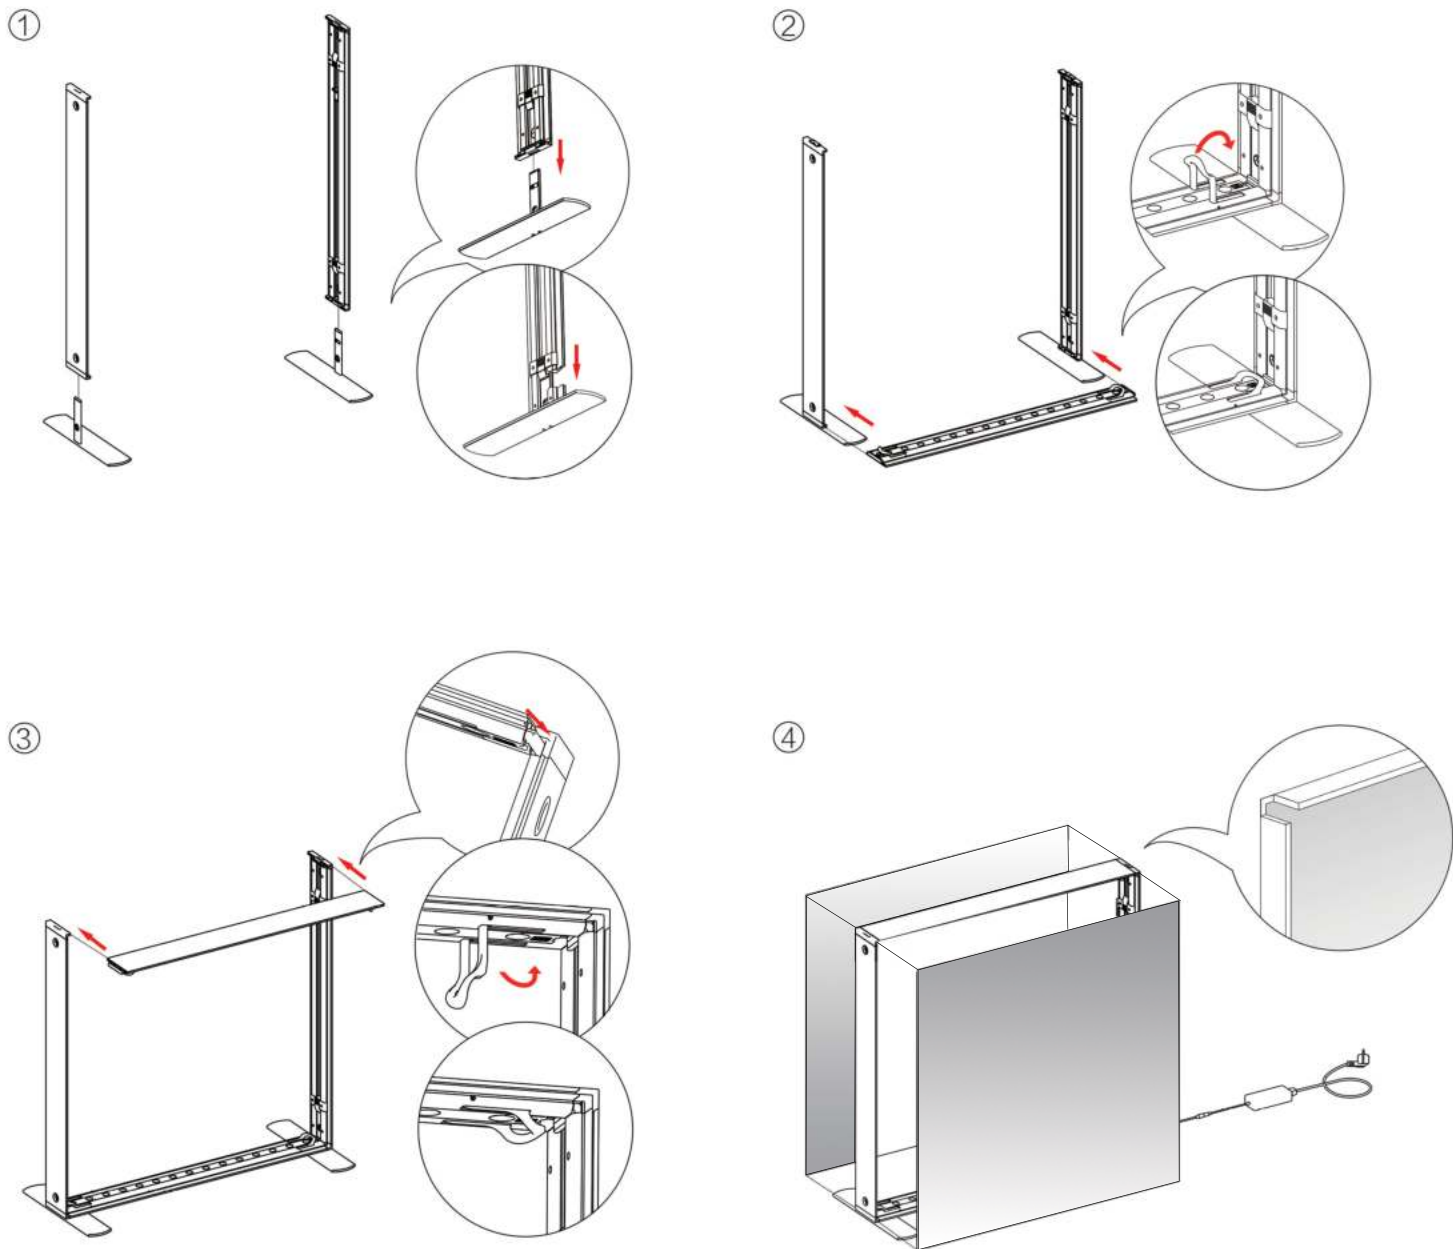

SEGO CONFIGURATION E

SEGO MODULAR LIGHTBOX DISPLAY
PRODUCT CODE:SEGO-E-10x10G

SEGO 100X225 FRAME ASSEMBLY