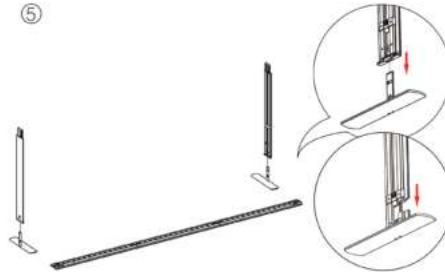

(qty 2)
SEGO-100X100X12

(qty 4)
SEGO-ILCON

SET UP INSTRUCTIONS SEGO 300X225 FRAME ASSEMBLY

①

②

③

⑤

④