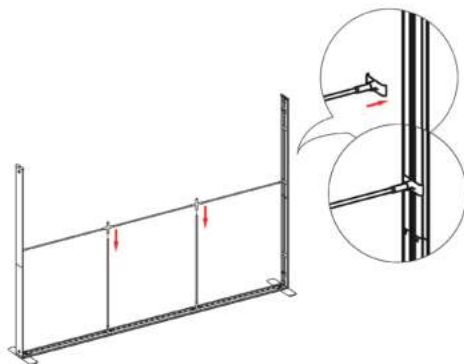

⑥

SEGO CONFIGURATION E

SEGO MODULAR LIGHTBOX DISPLAY

PRODUCT CODE:SEGO-E-10x10G

⑦

⑨

⑧

⑩