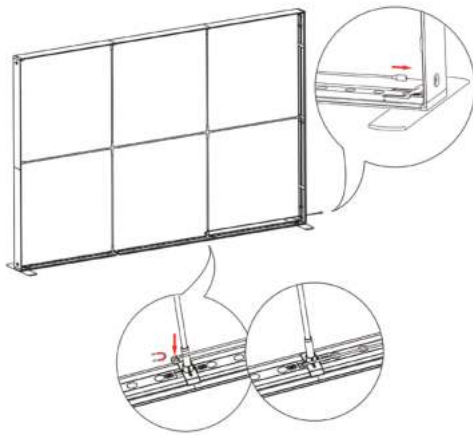

SEGO CONFIGURATION E

SEGO MODULAR LIGHTBOX DISPLAY

PRODUCT CODE:SEGO-E-10x10G

16