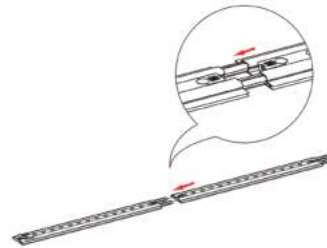

SET UP INSTRUCTIONS SEGO 300X225 FRAME ASSEMBLY

①

②