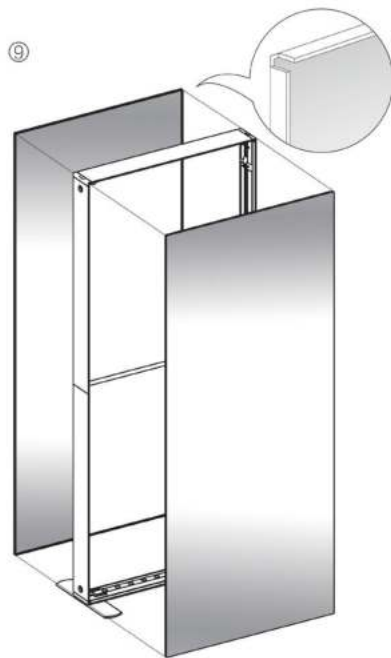

SEGO CONFIGURATION F

SEGO MODULAR LIGHTBOX DISPLAY
PRODUCT CODE:SEGO-F-20x10G

SET UP INSTRUCTIONS SEGO 100X225 FRAME ASSEMBLY

SEGO CONFIGURATION F

SEGO MODULAR LIGHTBOX DISPLAY

PRODUCT CODE:SEGO-F-20x10G

SEGO CONFIGURATION F

SEGO MODULAR LIGHTBOX DISPLAY
PRODUCT CODE:SEGO-F-20x10G

FRAME CONNECTION

SEGO CONFIGURATION F

SEGO MODULAR LIGHTBOX DISPLAY
PRODUCT CODE:SEGO-F-20x10G

SEGO CONFIGURATION F

SEGO MODULAR LIGHTBOX DISPLAY
PRODUCT CODE:SEGO-F-20x10G