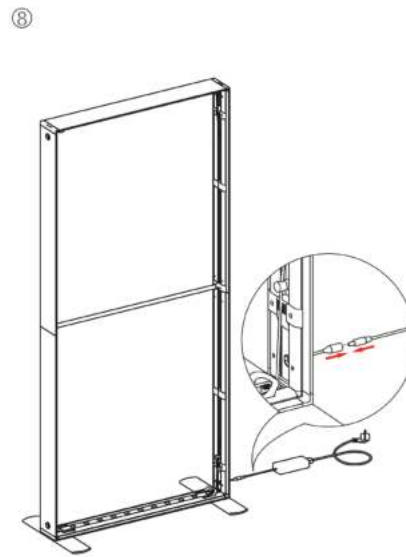

SEGO CONFIGURATION F

SEGO MODULAR LIGHTBOX DISPLAY
PRODUCT CODE:SEGO-F-20x10G

SET UP INSTRUCTIONS SEGO 100X225 FRAME ASSEMBLY

SEGO CONFIGURATION F

SEGO MODULAR LIGHTBOX DISPLAY

PRODUCT CODE:SEGO-F-20x10G

SEGO CONFIGURATION F

SEGO MODULAR LIGHTBOX DISPLAY
PRODUCT CODE:SEGO-F-20x10G

FRAME CONNECTION

SEGO CONFIGURATION F

SEGO MODULAR LIGHTBOX DISPLAY
PRODUCT CODE:SEGO-F-20x10G

SEGO CONFIGURATION F

SEGO MODULAR LIGHTBOX DISPLAY
PRODUCT CODE:SEGO-F-20x10G