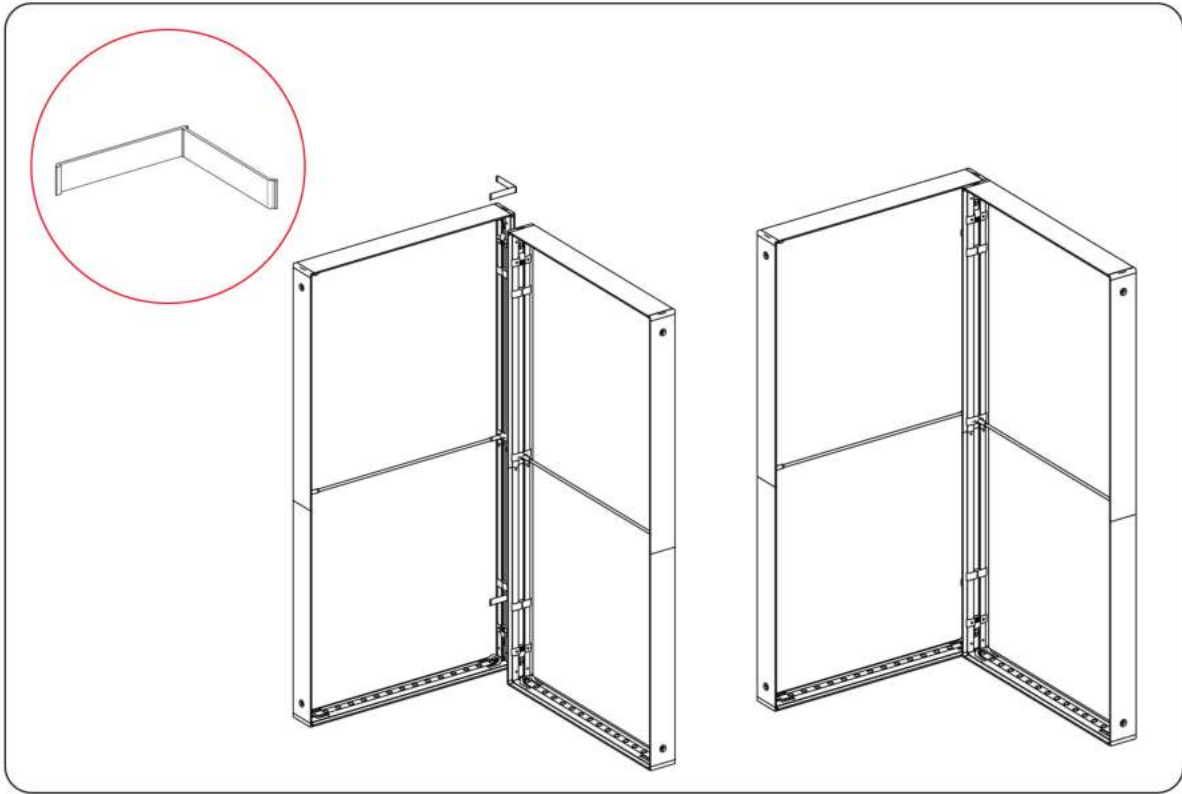

SEGO CONFIGURATION F

SEGO MODULAR LIGHTBOX DISPLAY
PRODUCT CODE:SEGO-F-20x10G

SET UP INSTRUCTIONS SEGO 100X225 FRAME ASSEMBLY

SEGO CONFIGURATION F

SEGO MODULAR LIGHTBOX DISPLAY

PRODUCT CODE:SEGO-F-20x10G

SEGO CONFIGURATION F

SEGO MODULAR LIGHTBOX DISPLAY
PRODUCT CODE:SEGO-F-20x10G

FRAME CONNECTION

SEGO CONFIGURATION F

SEGO MODULAR LIGHTBOX DISPLAY
PRODUCT CODE:SEGO-F-20x10G

SEGO CONFIGURATION F

SEGO MODULAR LIGHTBOX DISPLAY
PRODUCT CODE:SEGO-F-20x10G