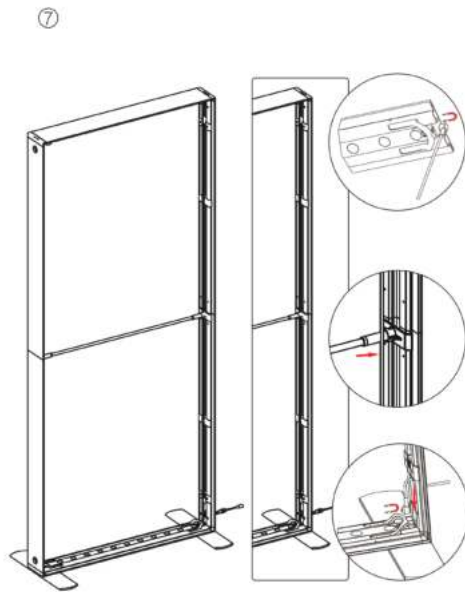

SEGO CONFIGURATION F

SEGO MODULAR LIGHTBOX DISPLAY
PRODUCT CODE:SEGO-F-20x10G

SET UP INSTRUCTIONS SEGO 100X225 FRAME ASSEMBLY

SEGO CONFIGURATION F

SEGO MODULAR LIGHTBOX DISPLAY

PRODUCT CODE:SEGO-F-20x10G

SEGO CONFIGURATION F

SEGO MODULAR LIGHTBOX DISPLAY
PRODUCT CODE:SEGO-F-20x10G

FRAME CONNECTION

SEGO CONFIGURATION F

SEGO MODULAR LIGHTBOX DISPLAY
PRODUCT CODE:SEGO-F-20x10G

SEGO CONFIGURATION F

SEGO MODULAR LIGHTBOX DISPLAY
PRODUCT CODE:SEGO-F-20x10G