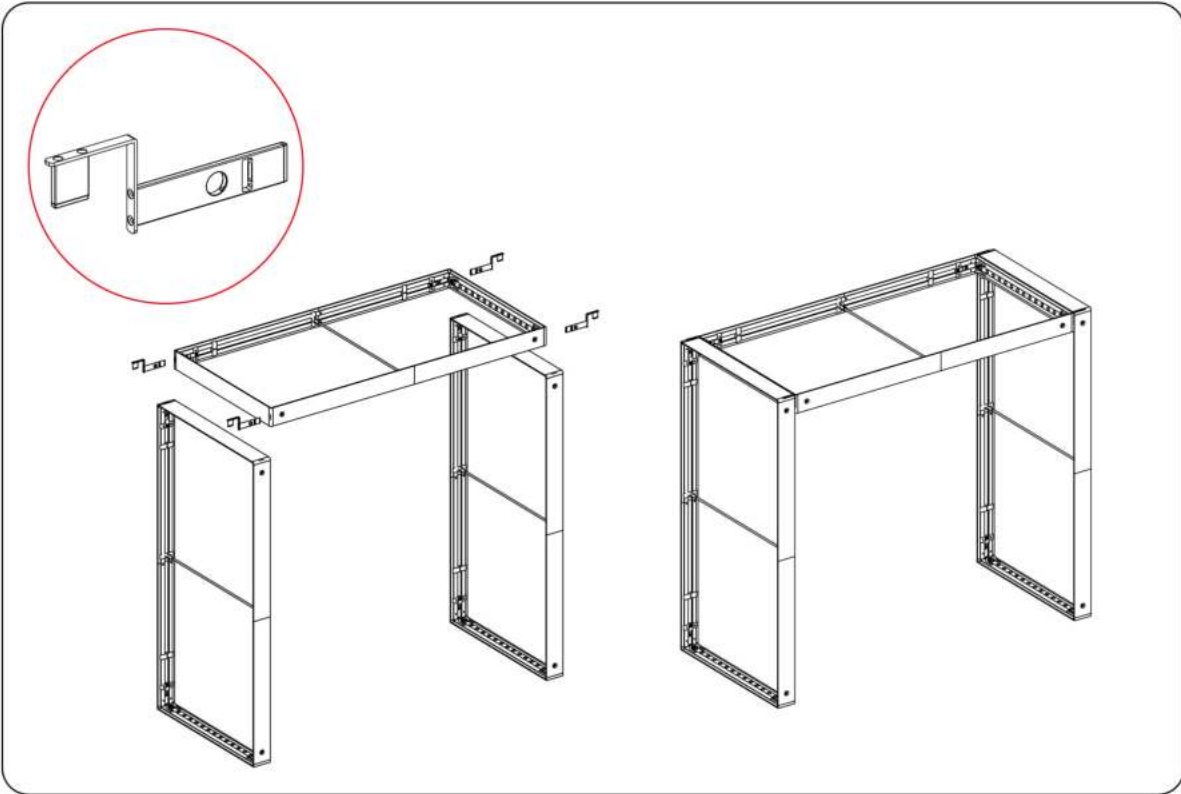

SEGO CONFIGURATION F

SEGO MODULAR LIGHTBOX DISPLAY
PRODUCT CODE:SEGO-F-20x10G

SET UP INSTRUCTIONS SEGO 100X225 FRAME ASSEMBLY

SEGO CONFIGURATION F

SEGO MODULAR LIGHTBOX DISPLAY

PRODUCT CODE:SEGO-F-20x10G

SEGO CONFIGURATION F

SEGO MODULAR LIGHTBOX DISPLAY
PRODUCT CODE:SEGO-F-20x10G

FRAME CONNECTION

SEGO CONFIGURATION F

SEGO MODULAR LIGHTBOX DISPLAY
PRODUCT CODE:SEGO-F-20x10G

SEGO CONFIGURATION F

SEGO MODULAR LIGHTBOX DISPLAY
PRODUCT CODE:SEGO-F-20x10G