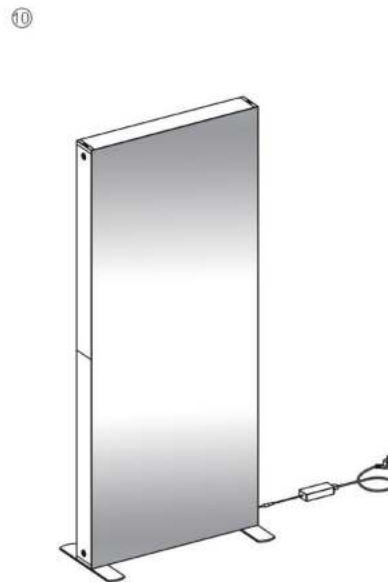

SEGO CONFIGURATION F

SEGO MODULAR LIGHTBOX DISPLAY
PRODUCT CODE:SEGO-F-20x10G

SET UP INSTRUCTIONS SEGO 100X225 FRAME ASSEMBLY

SEGO CONFIGURATION F

SEGO MODULAR LIGHTBOX DISPLAY

PRODUCT CODE:SEGO-F-20x10G

SEGO CONFIGURATION F

SEGO MODULAR LIGHTBOX DISPLAY
PRODUCT CODE:SEGO-F-20x10G

FRAME CONNECTION

SEGO CONFIGURATION F

SEGO MODULAR LIGHTBOX DISPLAY
PRODUCT CODE:SEGO-F-20x10G

SEGO CONFIGURATION F

SEGO MODULAR LIGHTBOX DISPLAY
PRODUCT CODE:SEGO-F-20x10G