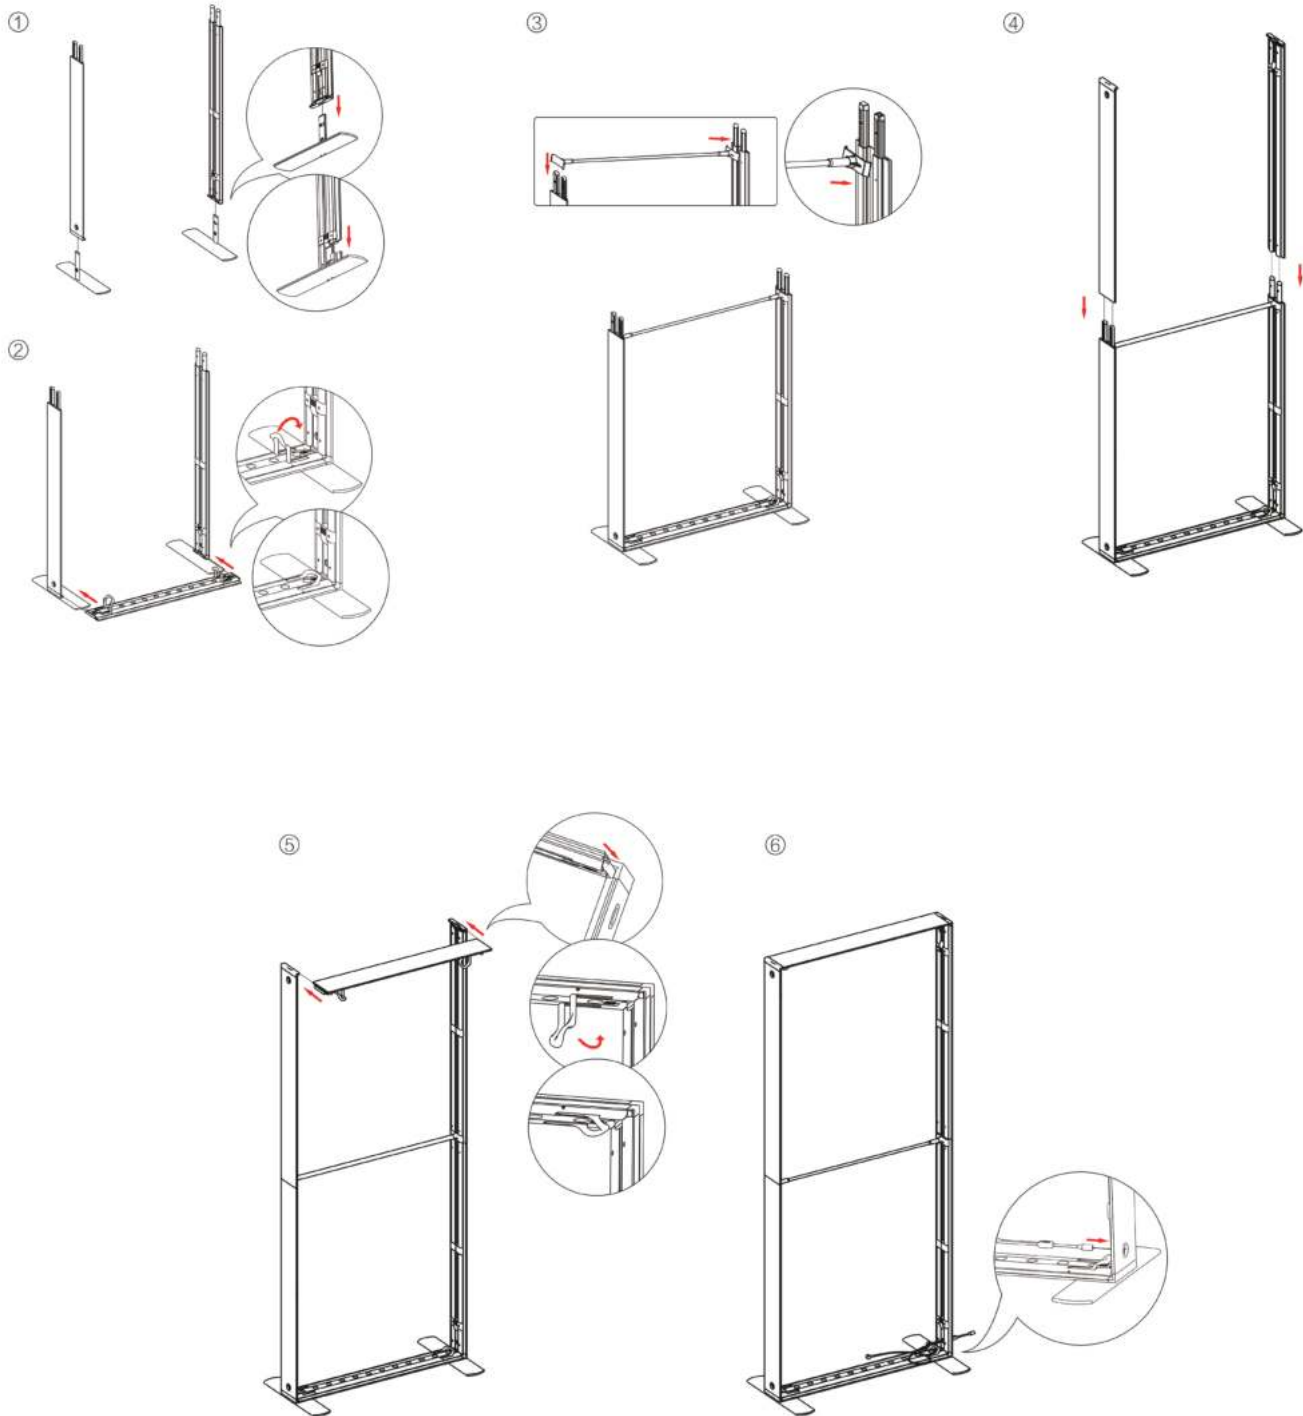

SEGO CONFIGURATION F

SEGO MODULAR LIGHTBOX DISPLAY
PRODUCT CODE:SEGO-F-20x10G

SET UP INSTRUCTIONS SEGO 100X225 FRAME ASSEMBLY

SEGO CONFIGURATION F

SEGO MODULAR LIGHTBOX DISPLAY

PRODUCT CODE:SEGO-F-20x10G

SEGO CONFIGURATION F

SEGO MODULAR LIGHTBOX DISPLAY
PRODUCT CODE:SEGO-F-20x10G

FRAME CONNECTION

SEGO CONFIGURATION F

SEGO MODULAR LIGHTBOX DISPLAY
PRODUCT CODE:SEGO-F-20x10G

SEGO CONFIGURATION F

SEGO MODULAR LIGHTBOX DISPLAY
PRODUCT CODE:SEGO-F-20x10G

TRANSFORMER WIRING CONNECTION