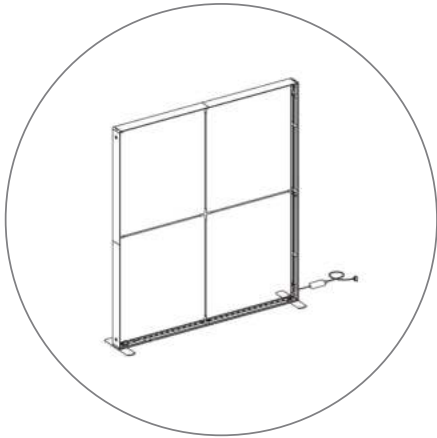

SEGO CONFIGURATION F

SEGO MODULAR LIGHTBOX DISPLAY

PRODUCT CODE:SEGO-F-20x10G

On frame On graphic

PRODUCT DESCRIPTION

The advanced technology of the new SEGO modular lightbox system combines innovation with intuition. Toolless down to its feet, SEGO is designed to help heighten your display experience. Magnetic electrical connectors light up the UL certified LED lights that come pre-installed in the profiles. Electrical wires stay hidden from view. Edge-to-edge customizable SEG backlit fabric graphics cover the front and back of the aluminum frame. Portable, configurable, desirable, SEGO is a lightbox unlike the others. SEGO is so well thought out, even its durable foam cut carry bag is made distinctly to keep all parts and pieces protected and organized.

DISPLAY DIMENSIONS	236.25"W x 88.25"H x 104.5"D
GRAPHIC SIZES	39.75"W x 88.625"H (SEGO-100X225)
	78.125"W x 88.625"H (SEGO-200X225)

GRAPHIC MATERIAL

Dye Sub Backlit Fabric

GRAPHIC FINISHING

Silicone beading sewn onto edge of graphic

LUMENS (200X225)

VOLTAGE (V)	24
POWER (W)	180
LM/W	130
TOTAL LM	23400
AVG LM	5850
CU	.8
EAV	4680

SEGO CONFIGURATION F

SEGO MODULAR LIGHTBOX DISPLAY
PRODUCT CODE:SEGO-F-20x10G

PARTS LIST

(qty 1)
SEGO-200X225X12

Frame	Template Dims	Notes
A	39.75"W x 88.625"H	Obstruction on back graphic
B	39.75"W x 88.625"H	Bridge
C	39.75"W x 88.625"H	
D	39.75"W x 88.625"H	Obstruction on front graphic
E	39.75"W x 88.625"H	
F	78.125"W x 88.625"H	
G	39.75"W x 88.625"H	Front graphic = blackout panel
H	39.75"W x 88.625"H	Front graphic = blackout panel
I	39.75"W x 88.625"H	
J	39.75"W x 88.625"H	Back graphic = blackout panel
K	39.75"W x 88.625"H	Back graphic = blackout panel