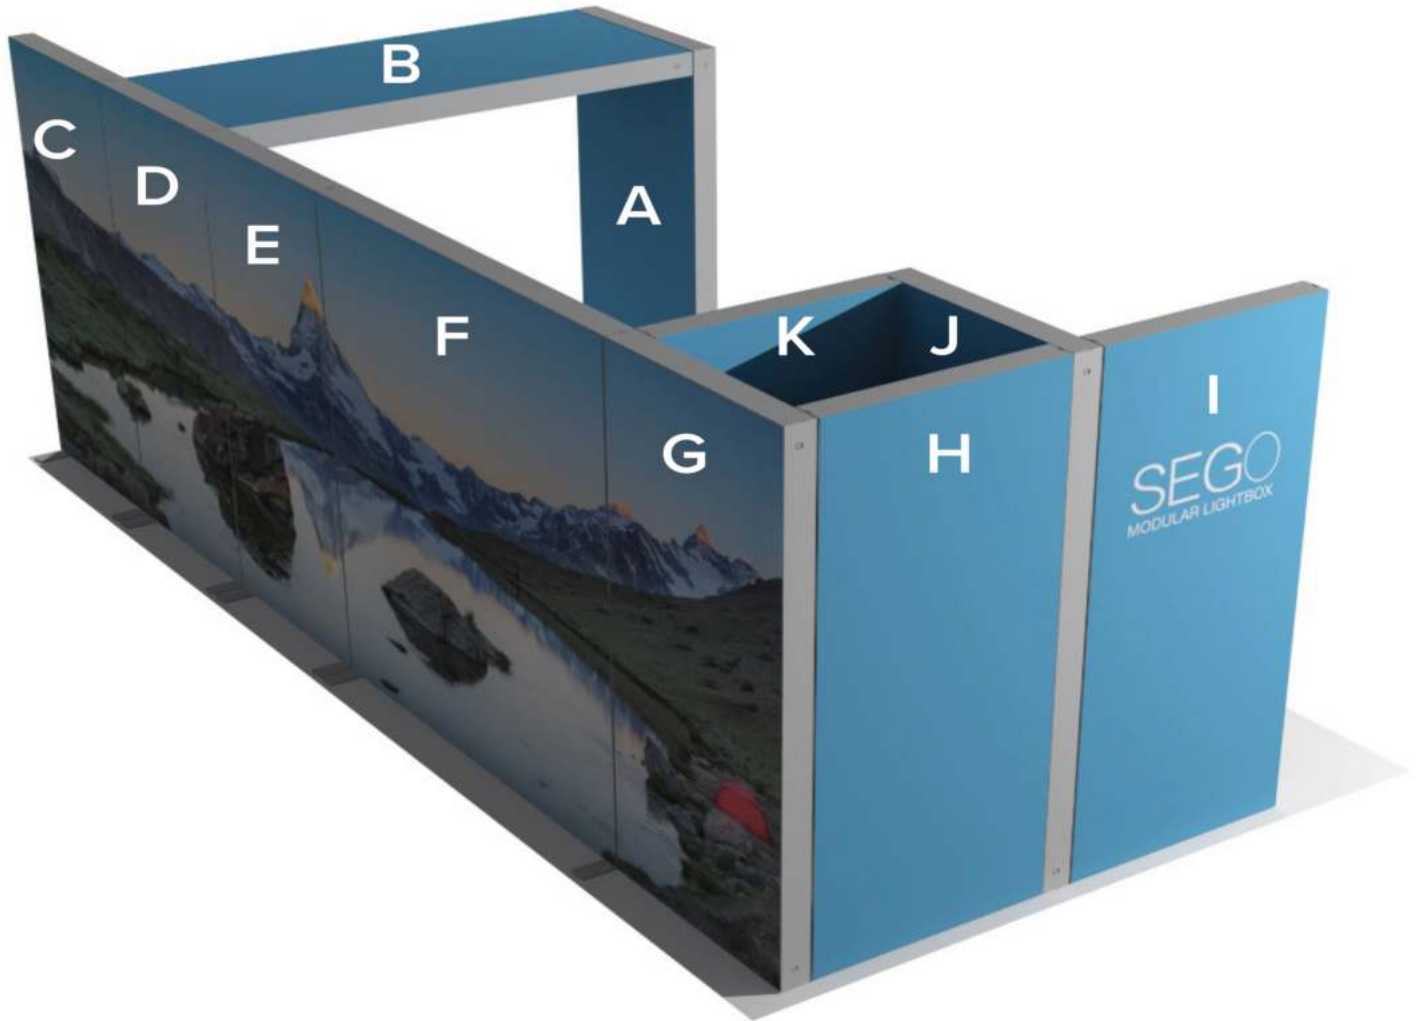

Frame	Template Dims	Notes
A	39.75"W x 88.625"H	Obstruction on back graphic
B	39.75"W x 88.625"H	Bridge
C	39.75"W x 88.625"H	
D	39.75"W x 88.625"H	Obstruction on front graphic
E	39.75"W x 88.625"H	
F	78.125"W x 88.625"H	
G	39.75"W x 88.625"H	Front graphic = blackout panel
H	39.75"W x 88.625"H	Front graphic = blackout panel
I	39.75"W x 88.625"H	
J	39.75"W x 88.625"H	Back graphic = blackout panel
K	39.75"W x 88.625"H	Back graphic = blackout panel