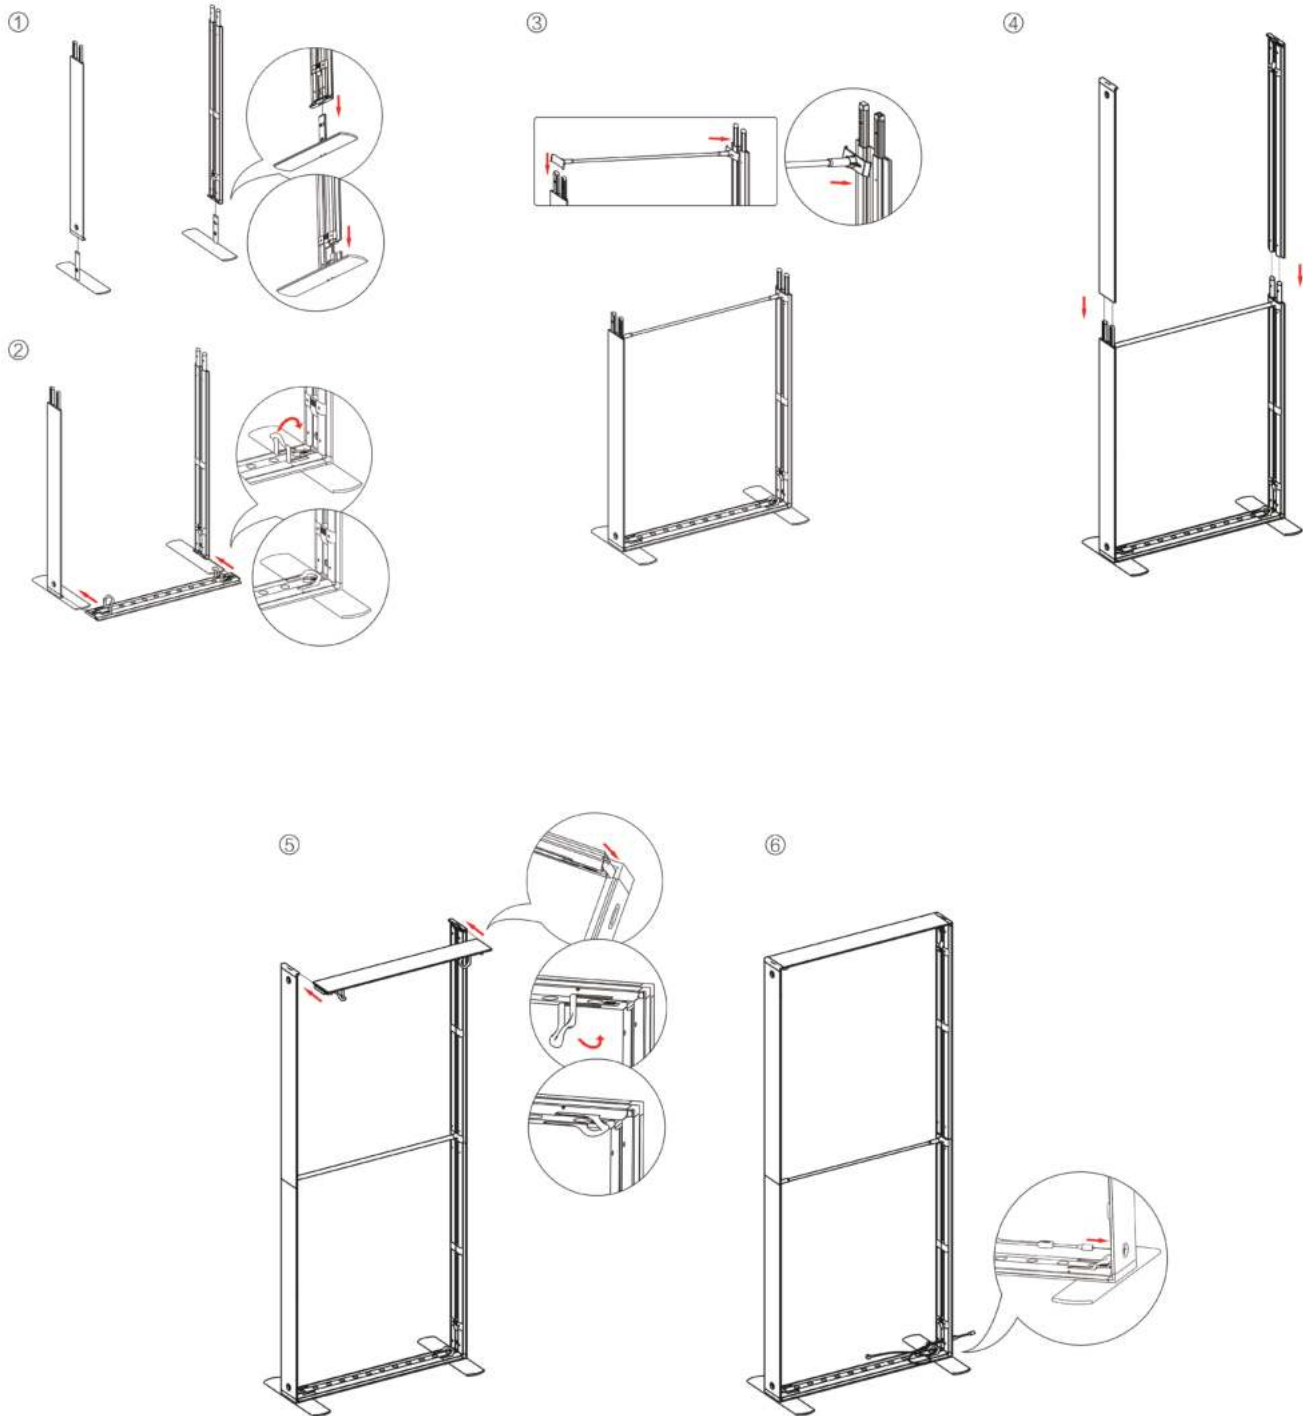

SEGO CONFIGURATION F

SEGO MODULAR LIGHTBOX DISPLAY
PRODUCT CODE:SEGO-F-20x10G

SET UP INSTRUCTIONS SEGO 100X225 FRAME ASSEMBLY