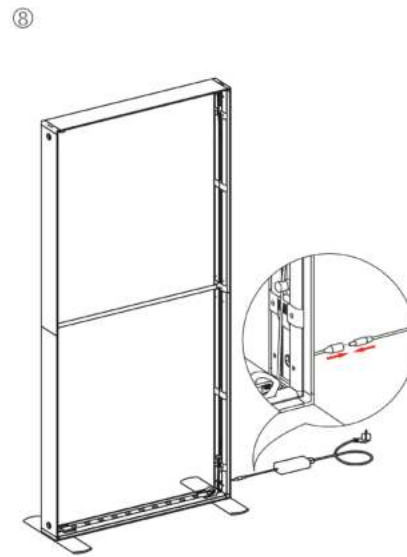

Frame	Template Dims	Notes
A	39.75"W x 88.625"H	Obstruction on back graphic
B	39.75"W x 88.625"H	Bridge
C	39.75"W x 88.625"H	
D	39.75"W x 88.625"H	Obstruction on front graphic
E	39.75"W x 88.625"H	
F	78.125"W x 88.625"H	
G	39.75"W x 88.625"H	Front graphic = blackout panel
H	39.75"W x 88.625"H	Front graphic = blackout panel
I	39.75"W x 88.625"H	
J	39.75"W x 88.625"H	Back graphic = blackout panel
K	39.75"W x 88.625"H	Back graphic = blackout panel

SEGO CONFIGURATION F

SEGO MODULAR LIGHTBOX DISPLAY
PRODUCT CODE:SEGO-F-20x10G

SET UP INSTRUCTIONS SEGO 100X225 FRAME ASSEMBLY

SEGO CONFIGURATION F

SEGO MODULAR LIGHTBOX DISPLAY

PRODUCT CODE:SEGO-F-20x10G

SEGO CONFIGURATION F