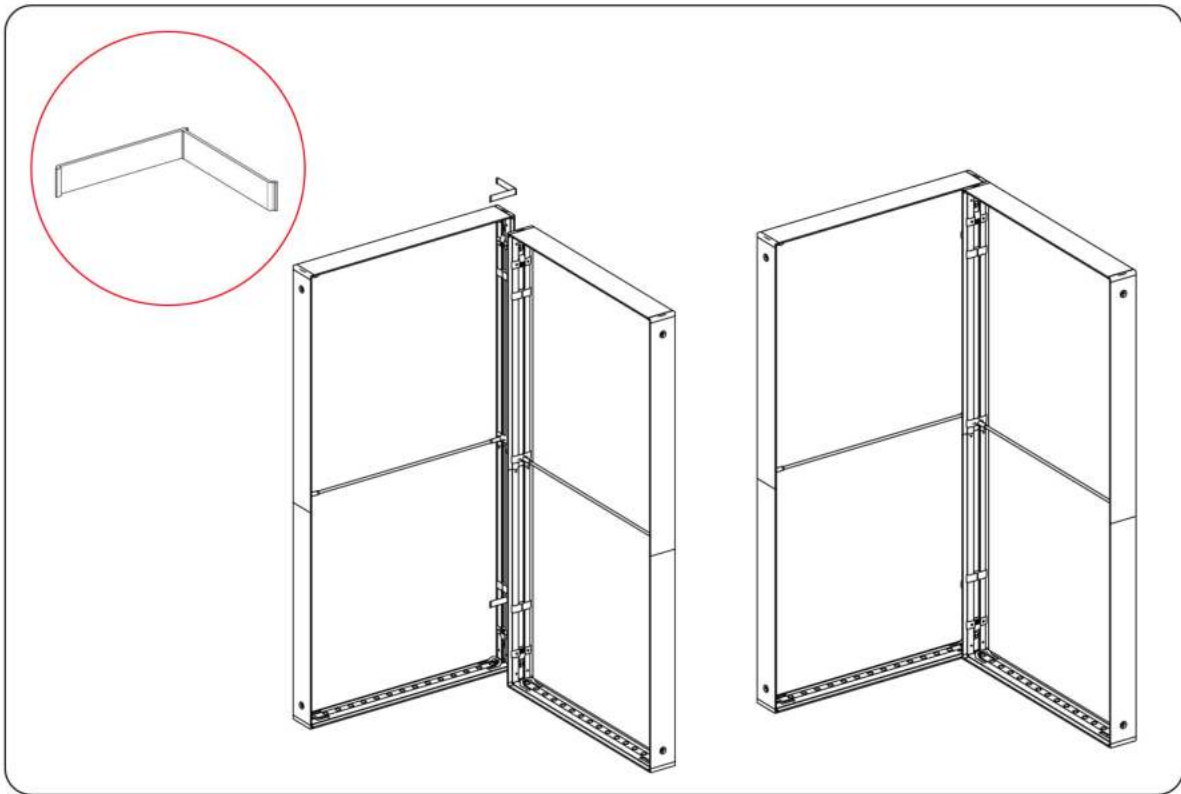

SEGO CONFIGURATION F

SEGO MODULAR LIGHTBOX DISPLAY
PRODUCT CODE:SEGO-F-20x10G

FRAME CONNECTION