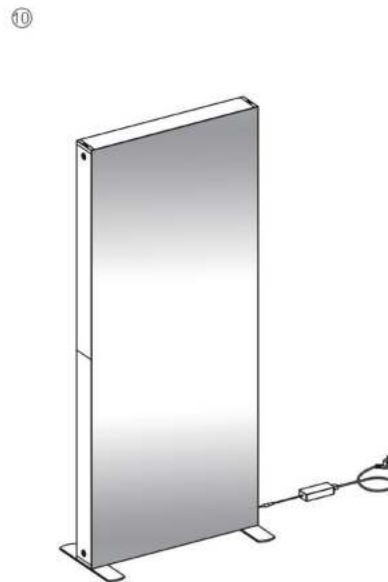

SEGO CONFIGURATION F

SEGO MODULAR LIGHTBOX DISPLAY

PRODUCT CODE:SEGO-F-20x10G

On frame On graphic

PRODUCT DESCRIPTION

The advanced technology of the new SEGO modular lightbox system combines innovation with intuition. Toolless down to its feet, SEGO is designed to help heighten your display experience. Magnetic electrical connectors light up the UL certified LED lights that come pre-installed in the profiles. Electrical wires stay hidden from view. Edge-to-edge customizable SEG backlit fabric graphics cover the front and back of the aluminum frame. Portable, configurable, desirable, SEGO is a lightbox unlike the others. SEGO is so well thought out, even its durable foam cut carry bag is made distinctly to keep all parts and pieces protected and organized.

Frame	Template Dims	Notes
A	39.75"W x 88.625"H	Obstruction on back graphic
B	39.75"W x 88.625"H	Bridge
C	39.75"W x 88.625"H	
D	39.75"W x 88.625"H	Obstruction on front graphic
E	39.75"W x 88.625"H	
F	78.125"W x 88.625"H	
G	39.75"W x 88.625"H	Front graphic = blackout panel
H	39.75"W x 88.625"H	Front graphic = blackout panel
I	39.75"W x 88.625"H	
J	39.75"W x 88.625"H	Back graphic = blackout panel
K	39.75"W x 88.625"H	Back graphic = blackout panel

SEGO CONFIGURATION F

SEGO MODULAR LIGHTBOX DISPLAY
PRODUCT CODE:SEGO-F-20x10G

SET UP INSTRUCTIONS SEGO 100X225 FRAME ASSEMBLY

SEGO CONFIGURATION F

SEGO MODULAR LIGHTBOX DISPLAY

PRODUCT CODE:SEGO-F-20x10G

SEGO CONFIGURATION F