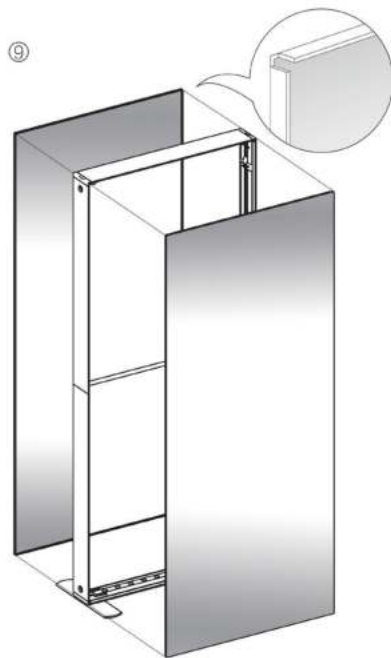

SEGO CONFIGURATION F

SEGO MODULAR LIGHTBOX DISPLAY

PRODUCT CODE:SEGO-F-20x10G

On frame On graphic

PRODUCT DESCRIPTION

The advanced technology of the new SEGO modular lightbox system combines innovation with intuition. Toolless down to its feet, SEGO is designed to help heighten your display experience. Magnetic electrical connectors light up the UL certified LED lights that come pre-installed in the profiles. Electrical wires stay hidden from view. Edge-to-edge customizable SEG backlit fabric graphics cover the front and back of the aluminum frame. Portable, configurable, desirable, SEGO is a lightbox unlike the others. SEGO is so well thought out, even its durable foam cut carry bag is made distinctly to keep all parts and pieces protected and organized.

DISPLAY DIMENSIONS	236.25"W x 88.25"H x 104.5"D
GRAPHIC SIZES	39.75"W x 88.625"H (SEGO-100X225)
	78.125"W x 88.625"H (SEGO-200X225)

GRAPHIC MATERIAL

Dye Sub Backlit Fabric

GRAPHIC FINISHING

Silicone beading sewn onto edge of graphic

Frame	Template Dims	Notes
A	39.75"W x 88.625"H	Obstruction on back graphic
B	39.75"W x 88.625"H	Bridge
C	39.75"W x 88.625"H	
D	39.75"W x 88.625"H	Obstruction on front graphic
E	39.75"W x 88.625"H	
F	78.125"W x 88.625"H	
G	39.75"W x 88.625"H	Front graphic = blackout panel
H	39.75"W x 88.625"H	Front graphic = blackout panel
I	39.75"W x 88.625"H	
J	39.75"W x 88.625"H	Back graphic = blackout panel
K	39.75"W x 88.625"H	Back graphic = blackout panel

SEGO CONFIGURATION F

SEGO MODULAR LIGHTBOX DISPLAY
PRODUCT CODE:SEGO-F-20x10G

SET UP INSTRUCTIONS SEGO 100X225 FRAME ASSEMBLY

SEGO CONFIGURATION F

SEGO MODULAR LIGHTBOX DISPLAY

PRODUCT CODE:SEGO-F-20x10G

SEGO CONFIGURATION F