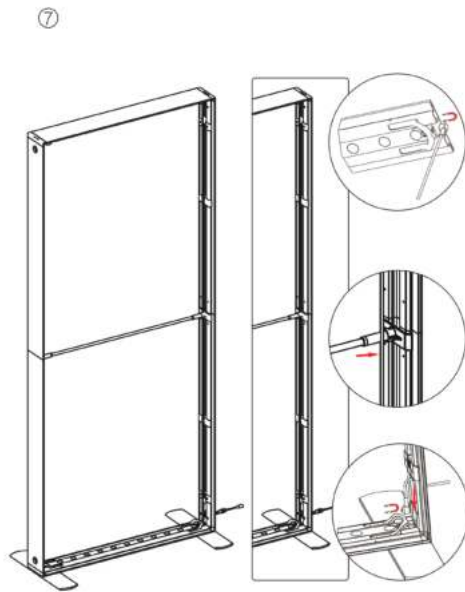

Frame	Template Dims	Notes
A	39.75"W x 88.625"H	Obstruction on back graphic
B	39.75"W x 88.625"H	Bridge
C	39.75"W x 88.625"H	
D	39.75"W x 88.625"H	Obstruction on front graphic
E	39.75"W x 88.625"H	
F	78.125"W x 88.625"H	
G	39.75"W x 88.625"H	Front graphic = blackout panel
H	39.75"W x 88.625"H	Front graphic = blackout panel
I	39.75"W x 88.625"H	
J	39.75"W x 88.625"H	Back graphic = blackout panel
K	39.75"W x 88.625"H	Back graphic = blackout panel

SEGO CONFIGURATION F

SEGO MODULAR LIGHTBOX DISPLAY
PRODUCT CODE:SEGO-F-20x10G

SET UP INSTRUCTIONS SEGO 100X225 FRAME ASSEMBLY

SEGO CONFIGURATION F

SEGO MODULAR LIGHTBOX DISPLAY

PRODUCT CODE:SEGO-F-20x10G

SEGO CONFIGURATION F