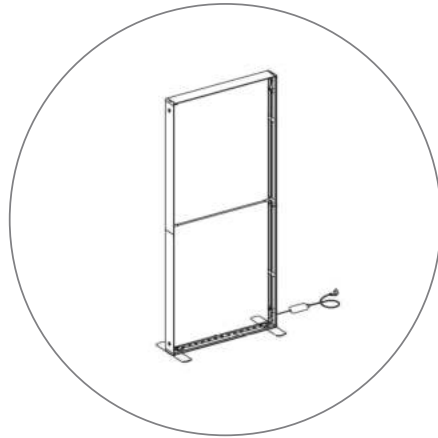

SEGO CONFIGURATION F

SEGO MODULAR LIGHTBOX DISPLAY

PRODUCT CODE:SEGO-F-20x10G

On frame On graphic

PRODUCT DESCRIPTION

The advanced technology of the new SEGO modular lightbox system combines innovation with intuition. Toolless down to its feet, SEGO is designed to help heighten your display experience. Magnetic electrical connectors light up the UL certified LED lights that come pre-installed in the profiles. Electrical wires stay hidden from view. Edge-to-edge customizable SEG backlit fabric graphics cover the front and back of the aluminum frame. Portable, configurable, desirable, SEGO is a lightbox unlike the others. SEGO is so well thought out, even its durable foam cut carry bag is made distinctly to keep all parts and pieces protected and organized.

LUMENS (200X225)

VOLTAGE (V)	24
POWER (W)	180
LM/W	130
TOTAL LM	23400
AVG LM	5850
CU	.8
EAV	4680

SEGO CONFIGURATION F

SEGO MODULAR LIGHTBOX DISPLAY
PRODUCT CODE:SEGO-F-20x10G

PARTS LIST

(qty 1)
SEGO-200X225X12