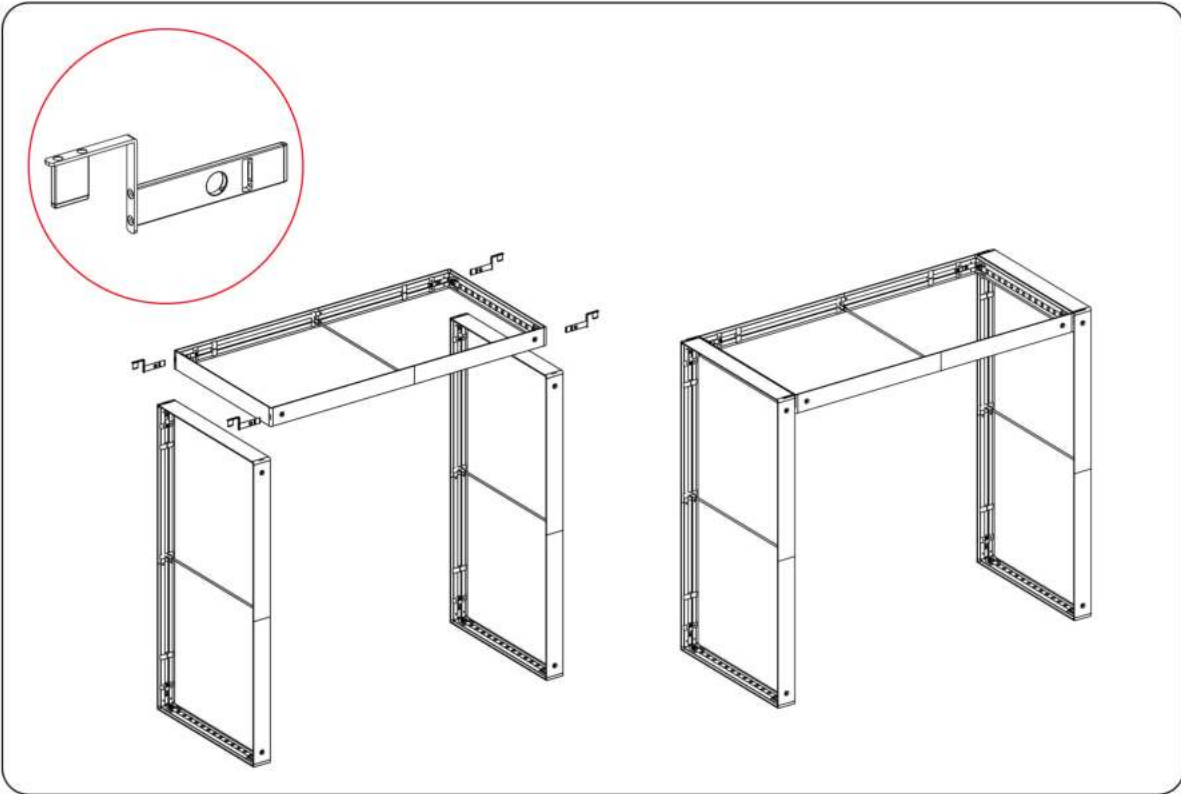

SEGO CONFIGURATION F

SEGO MODULAR LIGHTBOX DISPLAY
PRODUCT CODE:SEGO-F-20x10G