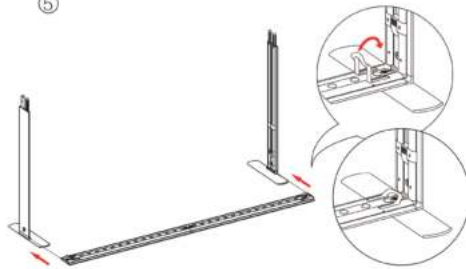

SEGO CONFIGURATION G

SEGO MODULAR LIGHTBOX DISPLAY
PRODUCT CODE:SEGO-G-15x10G

SET UP INSTRUCTIONS SEGO 200X225 FRAME ASSEMBLY

①

③

②

④

⑤

⑦

⑥