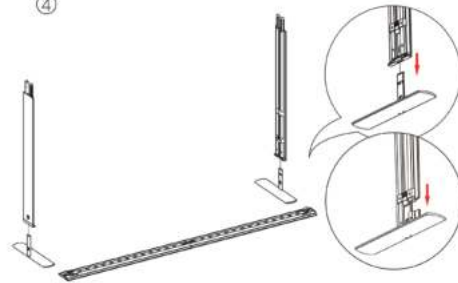

SEGO CONFIGURATION G

SEGO MODULAR LIGHTBOX DISPLAY
PRODUCT CODE:SEGO-G-15x10G

SET UP INSTRUCTIONS SEGO 200X225 FRAME ASSEMBLY

①

③

②

④

⑤

⑦

⑥