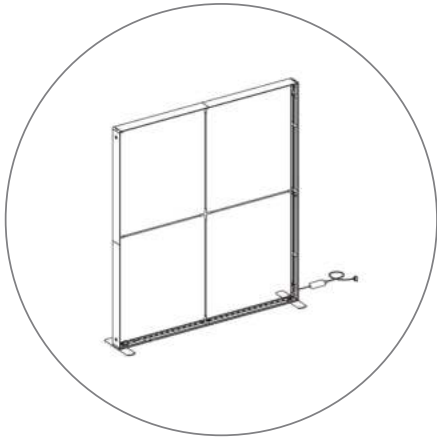

SEGO CONFIGURATION G

SEGO MODULAR LIGHTBOX DISPLAY

PRODUCT CODE:SEGO-G-15x10G

On frame On graphic

PRODUCT DESCRIPTION

The advanced technology of the new SEGO modular lightbox system combines innovation with intuition. Toolless down to its feet, SEGO is designed to help heighten your display experience. Magnetic electrical connectors light up the UL certified LED lights that come pre-installed in the profiles. Electrical wires stay hidden from view. Edge-to-edge customizable SEG backlit fabric graphics cover the front and back of the aluminum frame. Portable, configurable, desirable, SEGO is a lightbox unlike the others. SEGO is so well thought out, even its durable foam cut carry bag is made distinctly to keep all parts and pieces protected and organized.

DISPLAY DIMENSIONS	157.5"W x 88.25"H x 104.5"D
GRAPHIC SIZES	78.125"W x 88.625"H (SEGO-200X225)
	39.625"W x 88.625"H (SEGO-100X225)

GRAPHIC MATERIAL

Dye Sub Backlit Fabric

GRAPHIC FINISHING

Silicone beading sewn onto edge of graphic

LUMENS (200X225)

VOLTAGE (V)	24
POWER (W)	180
LM/W	130
TOTAL LM	23400
AVG LM	5850
CU	.8
EAV	4680

SEGO CONFIGURATION G

SEGO MODULAR LIGHTBOX DISPLAY
PRODUCT CODE:SEGO-G-15x10G

PARTS LIST

(qty 1)
SEGO-200X225X12