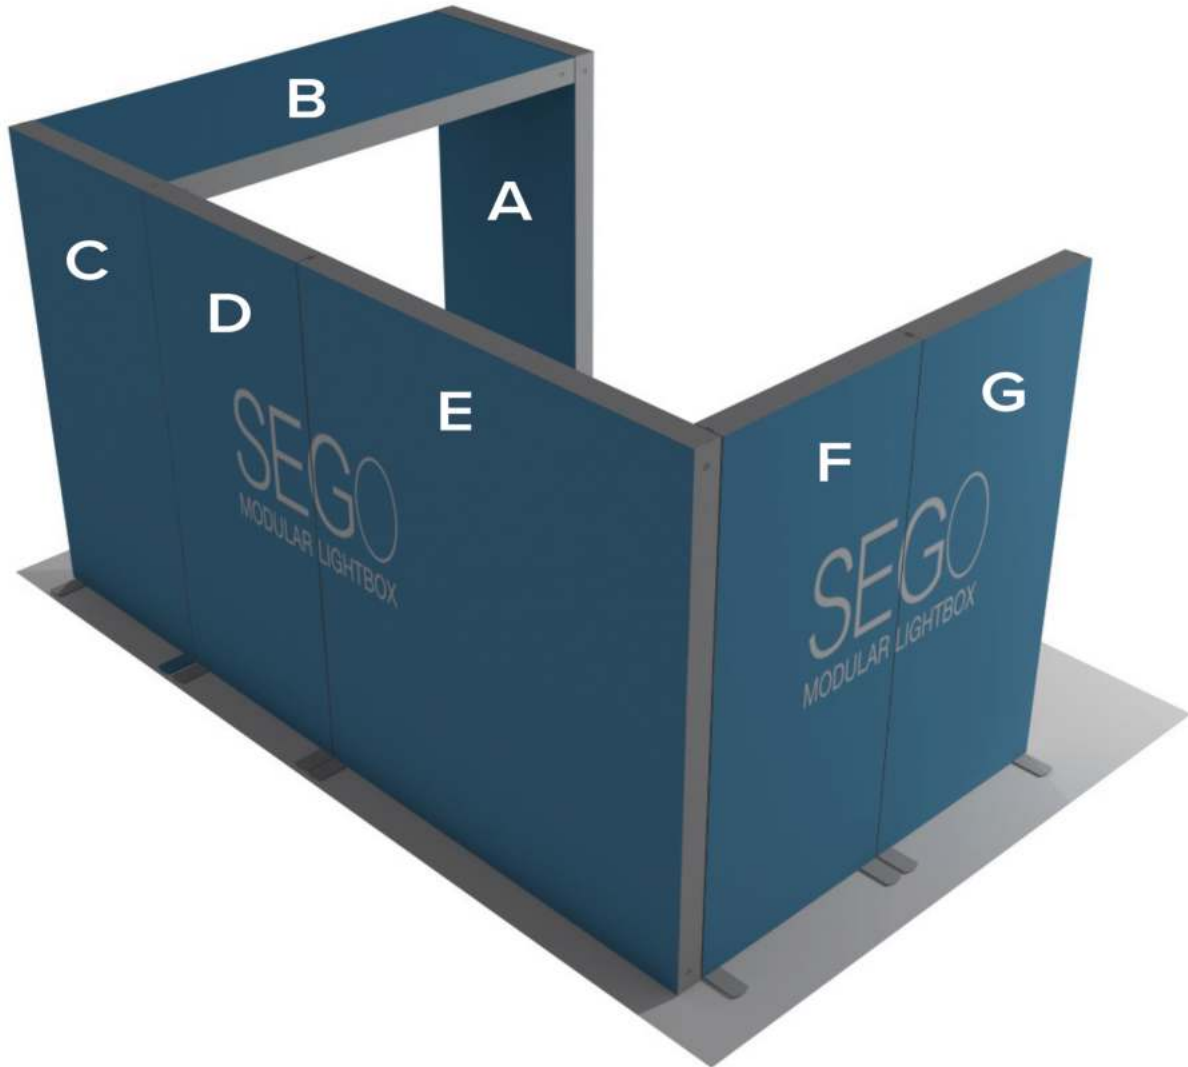

SEGO CONFIGURATION G

SEGO MODULAR LIGHTBOX DISPLAY

PRODUCT CODE:SEGO-G-15x10G

On frame On graphic

PRODUCT DESCRIPTION

The advanced technology of the new SEGO modular lightbox system combines innovation with intuition. Toolless down to its feet, SEGO is designed to help heighten your display experience. Magnetic electrical connectors light up the UL certified LED lights that come pre-installed in the profiles. Electrical wires stay hidden from view. Edge-to-edge customizable SEG backlit fabric graphics cover the front and back of the aluminum frame. Portable, configurable, desirable, SEGO is a lightbox unlike the others. SEGO is so well thought out, even its durable foam cut carry bag is made distinctly to keep all parts and pieces protected and organized.

DISPLAY DIMENSIONS	157.5"W x 88.25"H x 104.5"D
GRAPHIC SIZES	78.125"W x 88.625"H (SEGO-200X225)
	39.625"W x 88.625"H (SEGO-100X225)

GRAPHIC MATERIAL

Dye Sub Backlit Fabric

GRAPHIC FINISHING

Silicone beading sewn onto edge of graphic

(qty 6)
SEGO-100X225X12

(qty 2)
SEGO-ILCON

(qty 4)
SEGO-BC

(qty 6)
SEGO-SCON

(qty 4)
SEGO-5MWIRE

SEGO CONFIGURATION G

SEGO MODULAR LIGHTBOX DISPLAY

PRODUCT CODE:SEGO-G-15x10G

SEGO Configuration G Template Guide

Frame	Template Dims	Notes
A	39.75"W x 88.625"H	Obstruction on back graphic
B	39.75"W x 88.625"H	Bridge
C	39.75"W x 88.625"H	Obstruction on front graphic
D	39.75"W x 88.625"H	
E	78.125"W x 88.625"H	Obstruction on front graphic
F	39.75"W x 88.625"H	
G	39.75"W x 88.625"H	