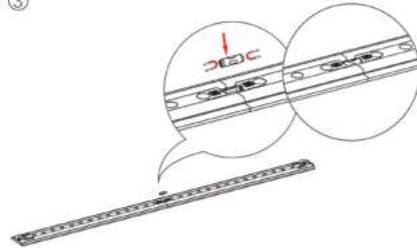

SEGO CONFIGURATION G

SEGO MODULAR LIGHTBOX DISPLAY
PRODUCT CODE:SEGO-G-15x10G

SET UP INSTRUCTIONS SEGO 200X225 FRAME ASSEMBLY

①

③