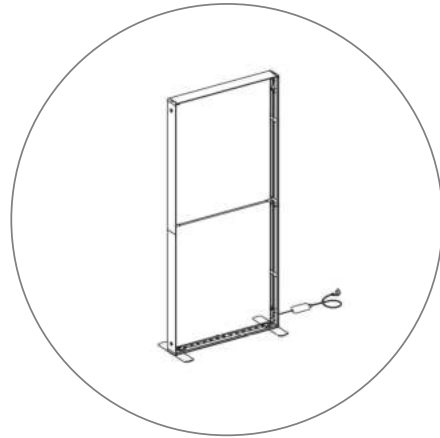

SEGO CONFIGURATION G

SEGO MODULAR LIGHTBOX DISPLAY

PRODUCT CODE:SEGO-G-15x10G

On frame On graphic

PRODUCT DESCRIPTION

The advanced technology of the new SEGO modular lightbox system combines innovation with intuition. Toolless down to its feet, SEGO is designed to help heighten your display experience. Magnetic electrical connectors light up the UL certified LED lights that come pre-installed in the profiles. Electrical wires stay hidden from view. Edge-to-edge customizable SEG backlit fabric graphics cover the front and back of the aluminum frame. Portable, configurable, desirable, SEGO is a lightbox unlike the others. SEGO is so well thought out, even its durable foam cut carry bag is made distinctly to keep all parts and pieces protected and organized.

LUMENS (200X225)

VOLTAGE (V)	24
POWER (W)	180
LM/W	130
TOTAL LM	23400
AVG LM	5850
CU	.8
EAV	4680

SEGO CONFIGURATION G

SEGO MODULAR LIGHTBOX DISPLAY
PRODUCT CODE:SEGO-G-15x10G

PARTS LIST

(qty 1)
SEGO-200X225X12