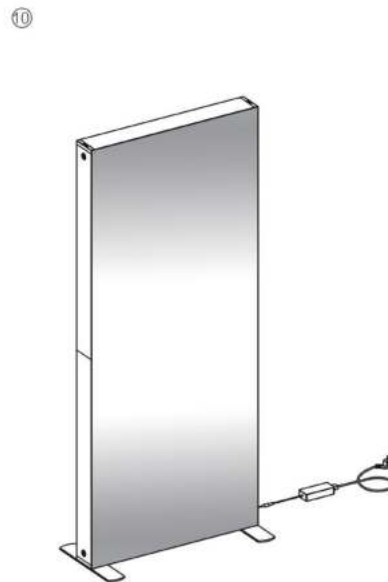

SEGO CONFIGURATION G

SEGO MODULAR LIGHTBOX DISPLAY

PRODUCT CODE:SEGO-G-15x10G