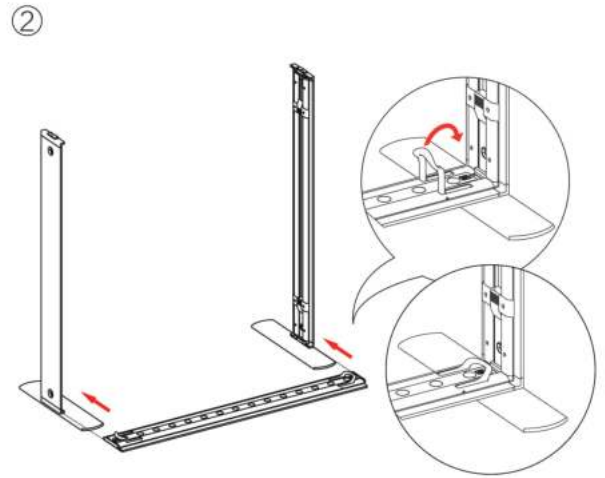

SEGO CONFIGURATION H

SEGO MODULAR LIGHTBOX DISPLAY
PRODUCT CODE:SEGO-H-20x10G

SET UP INSTRUCTIONS SEGO 100X225 FRAME ASSEMBLY

SEGO CONFIGURATION H

SEGO MODULAR LIGHTBOX DISPLAY

PRODUCT CODE:SEGO-H-20x10G

SEGO CONFIGURATION H

SEGO MODULAR LIGHTBOX DISPLAY
PRODUCT CODE:SEGO-H-20x10G

SET UP INSTRUCTIONS SEGO COUNTER FRAME ASSEMBLY

SEGO CONFIGURATION H

SEGO MODULAR LIGHTBOX DISPLAY
PRODUCT CODE:SEGO-H-20x10G

FRAME CONNECTION

SEGO CONFIGURATION H

SEGO MODULAR LIGHTBOX DISPLAY
PRODUCT CODE:SEGO-H-20x10G

TRANSFORMER WIRING CONNECTION