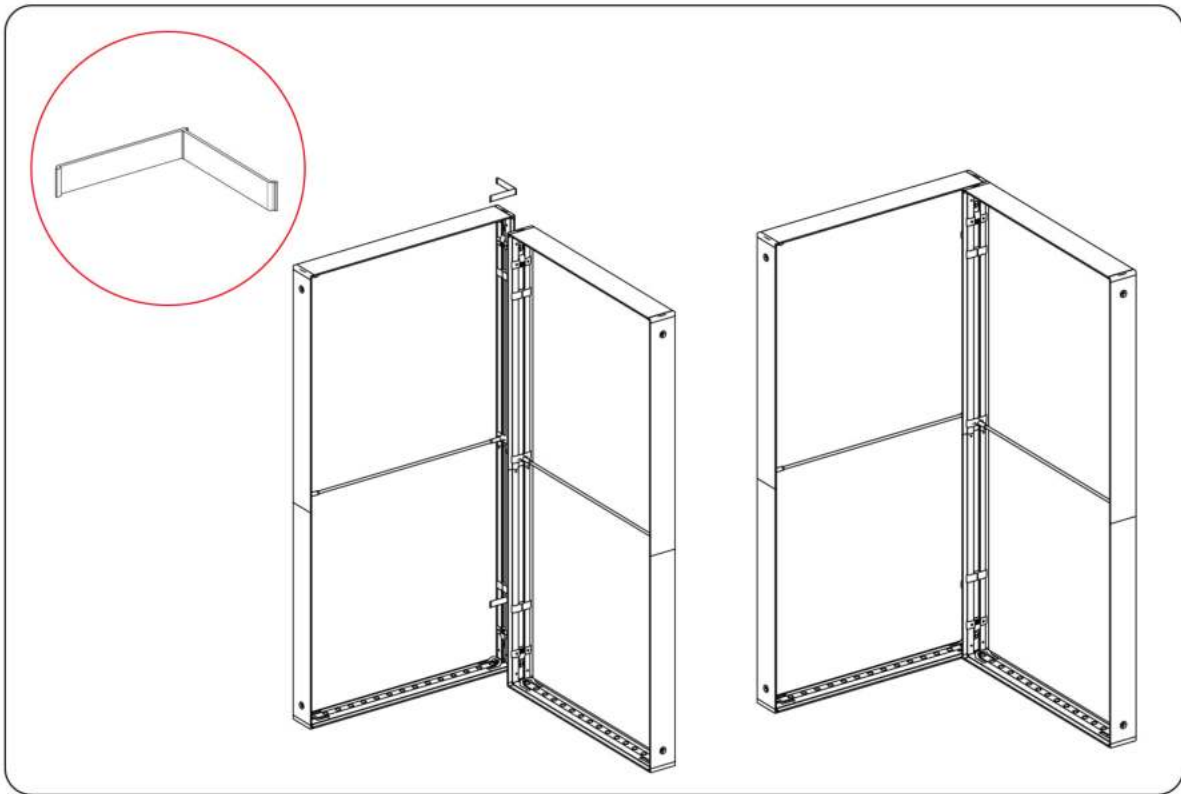

SEGO CONFIGURATION H

SEGO MODULAR LIGHTBOX DISPLAY
PRODUCT CODE:SEGO-H-20x10G

SET UP INSTRUCTIONS SEGO 100X225 FRAME ASSEMBLY

SEGO CONFIGURATION H

SEGO MODULAR LIGHTBOX DISPLAY

PRODUCT CODE:SEGO-H-20x10G

SEGO CONFIGURATION H

SEGO MODULAR LIGHTBOX DISPLAY
PRODUCT CODE:SEGO-H-20x10G

SET UP INSTRUCTIONS SEGO COUNTER FRAME ASSEMBLY

SEGO CONFIGURATION H

SEGO MODULAR LIGHTBOX DISPLAY
PRODUCT CODE:SEGO-H-20x10G

FRAME CONNECTION

SEGO CONFIGURATION H

SEGO MODULAR LIGHTBOX DISPLAY
PRODUCT CODE:SEGO-H-20x10G

TRANSFORMER WIRING CONNECTION