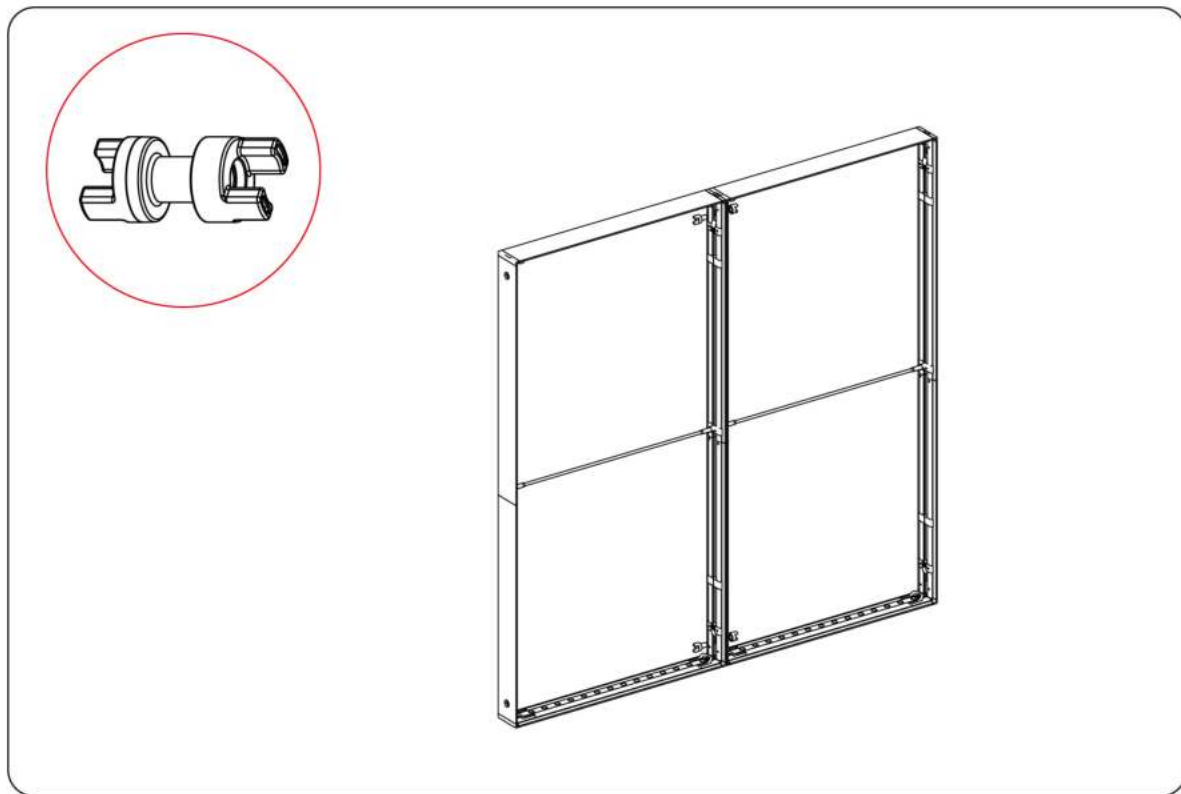

SEGO CONFIGURATION H

SEGO MODULAR LIGHTBOX DISPLAY
PRODUCT CODE:SEGO-H-20x10G

SET UP INSTRUCTIONS SEGO 100X225 FRAME ASSEMBLY

SEGO CONFIGURATION H

SEGO MODULAR LIGHTBOX DISPLAY

PRODUCT CODE:SEGO-H-20x10G

SEGO CONFIGURATION H

SEGO MODULAR LIGHTBOX DISPLAY
PRODUCT CODE:SEGO-H-20x10G

SET UP INSTRUCTIONS SEGO COUNTER FRAME ASSEMBLY

SEGO CONFIGURATION H

SEGO MODULAR LIGHTBOX DISPLAY
PRODUCT CODE:SEGO-H-20x10G

FRAME CONNECTION

SEGO CONFIGURATION H

SEGO MODULAR LIGHTBOX DISPLAY
PRODUCT CODE:SEGO-H-20x10G

TRANSFORMER WIRING CONNECTION