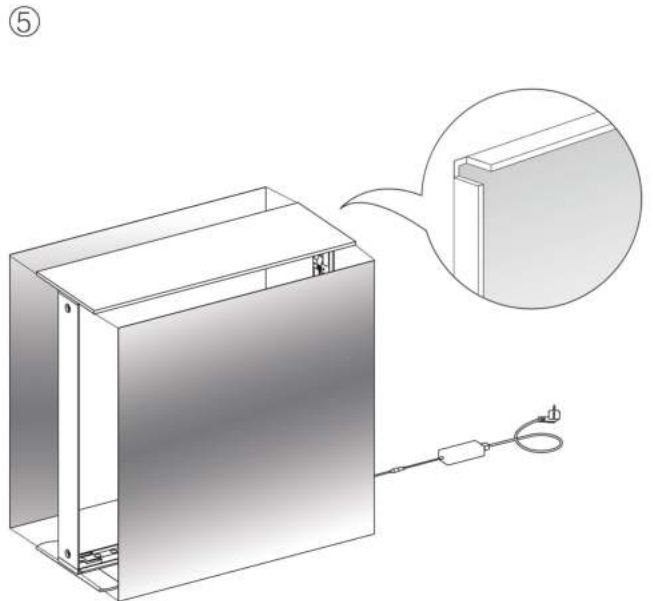

SEGO CONFIGURATION H

SEGO MODULAR LIGHTBOX DISPLAY
PRODUCT CODE:SEGO-H-20x10G

SET UP INSTRUCTIONS SEGO 100X225 FRAME ASSEMBLY

SEGO CONFIGURATION H

SEGO MODULAR LIGHTBOX DISPLAY

PRODUCT CODE:SEGO-H-20x10G

SEGO CONFIGURATION H

SEGO MODULAR LIGHTBOX DISPLAY
PRODUCT CODE:SEGO-H-20x10G

SET UP INSTRUCTIONS SEGO COUNTER FRAME ASSEMBLY

SEGO CONFIGURATION H

SEGO MODULAR LIGHTBOX DISPLAY
PRODUCT CODE:SEGO-H-20x10G

FRAME CONNECTION

SEGO CONFIGURATION H

SEGO MODULAR LIGHTBOX DISPLAY
PRODUCT CODE:SEGO-H-20x10G

TRANSFORMER WIRING CONNECTION