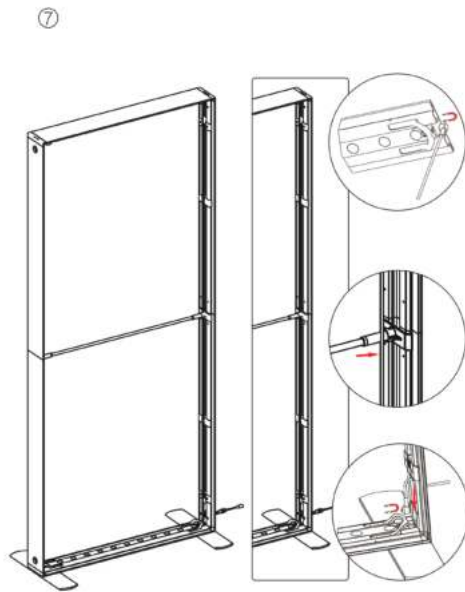

SEGO CONFIGURATION H

SEGO MODULAR LIGHTBOX DISPLAY
PRODUCT CODE:SEGO-H-20x10G

SET UP INSTRUCTIONS SEGO 100X225 FRAME ASSEMBLY

SEGO CONFIGURATION H

SEGO MODULAR LIGHTBOX DISPLAY

PRODUCT CODE:SEGO-H-20x10G

SEGO CONFIGURATION H

SEGO MODULAR LIGHTBOX DISPLAY
PRODUCT CODE:SEGO-H-20x10G

SET UP INSTRUCTIONS SEGO COUNTER FRAME ASSEMBLY

SEGO CONFIGURATION H

SEGO MODULAR LIGHTBOX DISPLAY
PRODUCT CODE:SEGO-H-20x10G

FRAME CONNECTION

SEGO CONFIGURATION H

SEGO MODULAR LIGHTBOX DISPLAY
PRODUCT CODE:SEGO-H-20x10G

TRANSFORMER WIRING CONNECTION