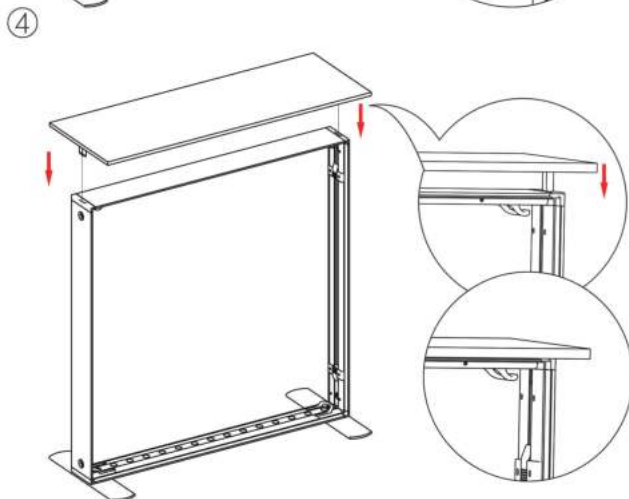

SEGO CONFIGURATION H

SEGO MODULAR LIGHTBOX DISPLAY
PRODUCT CODE:SEGO-H-20x10G

SET UP INSTRUCTIONS SEGO 100X225 FRAME ASSEMBLY

SEGO CONFIGURATION H

SEGO MODULAR LIGHTBOX DISPLAY

PRODUCT CODE:SEGO-H-20x10G

SEGO CONFIGURATION H

SEGO MODULAR LIGHTBOX DISPLAY
PRODUCT CODE:SEGO-H-20x10G

SET UP INSTRUCTIONS SEGO COUNTER FRAME ASSEMBLY

SEGO CONFIGURATION H

SEGO MODULAR LIGHTBOX DISPLAY
PRODUCT CODE:SEGO-H-20x10G

FRAME CONNECTION

SEGO CONFIGURATION H

SEGO MODULAR LIGHTBOX DISPLAY
PRODUCT CODE:SEGO-H-20x10G

TRANSFORMER WIRING CONNECTION