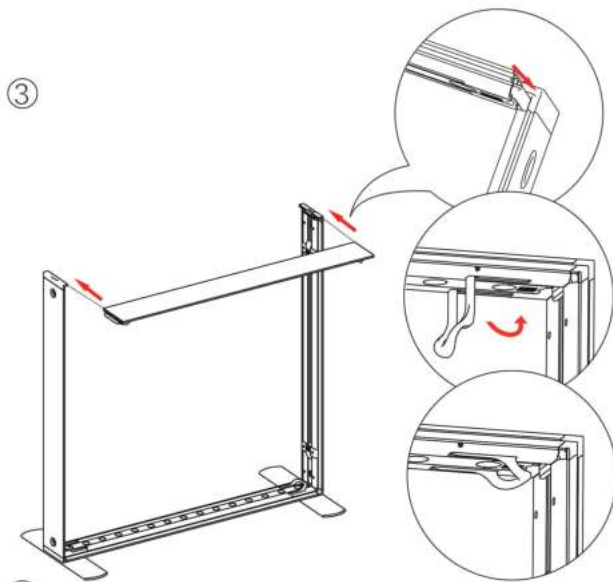

SEGO CONFIGURATION H

SEGO MODULAR LIGHTBOX DISPLAY
PRODUCT CODE:SEGO-H-20x10G

SET UP INSTRUCTIONS SEGO 100X225 FRAME ASSEMBLY

SEGO CONFIGURATION H

SEGO MODULAR LIGHTBOX DISPLAY

PRODUCT CODE:SEGO-H-20x10G

SEGO CONFIGURATION H

SEGO MODULAR LIGHTBOX DISPLAY
PRODUCT CODE:SEGO-H-20x10G

SET UP INSTRUCTIONS SEGO COUNTER FRAME ASSEMBLY

SEGO CONFIGURATION H

SEGO MODULAR LIGHTBOX DISPLAY
PRODUCT CODE:SEGO-H-20x10G

FRAME CONNECTION

SEGO CONFIGURATION H

SEGO MODULAR LIGHTBOX DISPLAY
PRODUCT CODE:SEGO-H-20x10G

TRANSFORMER WIRING CONNECTION