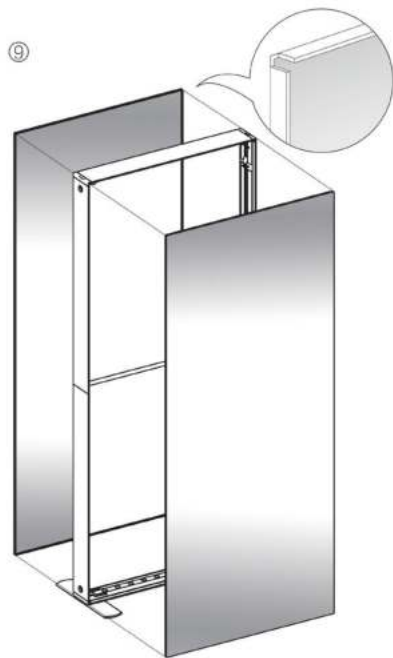

SEGO CONFIGURATION H

SEGO MODULAR LIGHTBOX DISPLAY
PRODUCT CODE:SEGO-H-20x10G

SET UP INSTRUCTIONS SEGO 100X225 FRAME ASSEMBLY

SEGO CONFIGURATION H

SEGO MODULAR LIGHTBOX DISPLAY

PRODUCT CODE:SEGO-H-20x10G

SEGO CONFIGURATION H

SEGO MODULAR LIGHTBOX DISPLAY
PRODUCT CODE:SEGO-H-20x10G

SET UP INSTRUCTIONS SEGO COUNTER FRAME ASSEMBLY

SEGO CONFIGURATION H

SEGO MODULAR LIGHTBOX DISPLAY
PRODUCT CODE:SEGO-H-20x10G

FRAME CONNECTION

SEGO CONFIGURATION H

SEGO MODULAR LIGHTBOX DISPLAY
PRODUCT CODE:SEGO-H-20x10G

TRANSFORMER WIRING CONNECTION