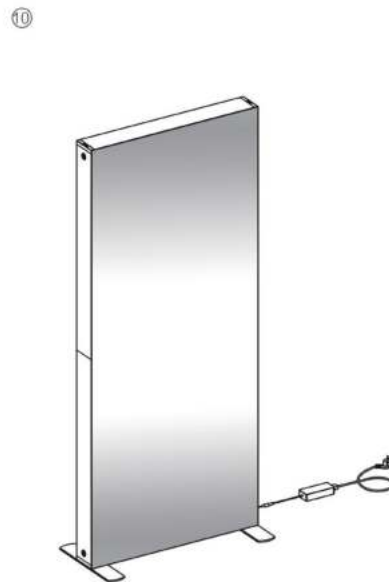

SEGO CONFIGURATION H

SEGO MODULAR LIGHTBOX DISPLAY
PRODUCT CODE:SEGO-H-20x10G

SET UP INSTRUCTIONS SEGO 100X225 FRAME ASSEMBLY

SEGO CONFIGURATION H

SEGO MODULAR LIGHTBOX DISPLAY

PRODUCT CODE:SEGO-H-20x10G

SEGO CONFIGURATION H

SEGO MODULAR LIGHTBOX DISPLAY
PRODUCT CODE:SEGO-H-20x10G

SET UP INSTRUCTIONS SEGO COUNTER FRAME ASSEMBLY

SEGO CONFIGURATION H

SEGO MODULAR LIGHTBOX DISPLAY
PRODUCT CODE:SEGO-H-20x10G

FRAME CONNECTION

SEGO CONFIGURATION H

SEGO MODULAR LIGHTBOX DISPLAY
PRODUCT CODE:SEGO-H-20x10G

TRANSFORMER WIRING CONNECTION