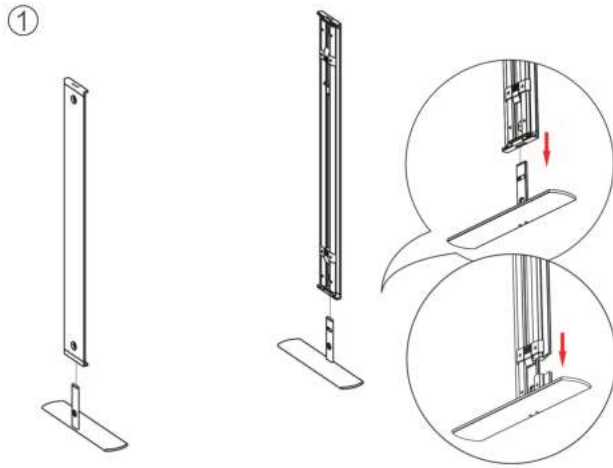

SEGO CONFIGURATION H

SEGO MODULAR LIGHTBOX DISPLAY
PRODUCT CODE:SEGO-H-20x10G

SET UP INSTRUCTIONS SEGO 100X225 FRAME ASSEMBLY

SEGO CONFIGURATION H

SEGO MODULAR LIGHTBOX DISPLAY

PRODUCT CODE:SEGO-H-20x10G

SEGO CONFIGURATION H

SEGO MODULAR LIGHTBOX DISPLAY
PRODUCT CODE:SEGO-H-20x10G

SET UP INSTRUCTIONS SEGO COUNTER FRAME ASSEMBLY

SEGO CONFIGURATION H

SEGO MODULAR LIGHTBOX DISPLAY
PRODUCT CODE:SEGO-H-20x10G

FRAME CONNECTION

SEGO CONFIGURATION H

SEGO MODULAR LIGHTBOX DISPLAY
PRODUCT CODE:SEGO-H-20x10G

TRANSFORMER WIRING CONNECTION