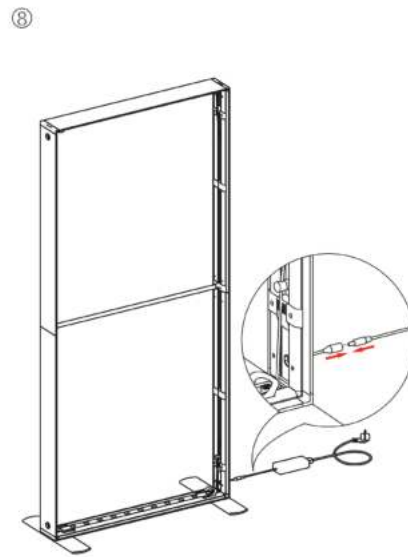

SEGO CONFIGURATION H

SEGO MODULAR LIGHTBOX DISPLAY
PRODUCT CODE:SEGO-H-20x10G

SET UP INSTRUCTIONS SEGO 100X225 FRAME ASSEMBLY

SEGO CONFIGURATION H

SEGO MODULAR LIGHTBOX DISPLAY

PRODUCT CODE:SEGO-H-20x10G

SEGO CONFIGURATION H

SEGO MODULAR LIGHTBOX DISPLAY
PRODUCT CODE:SEGO-H-20x10G

SET UP INSTRUCTIONS SEGO COUNTER FRAME ASSEMBLY

SEGO CONFIGURATION H

SEGO MODULAR LIGHTBOX DISPLAY
PRODUCT CODE:SEGO-H-20x10G

FRAME CONNECTION

SEGO CONFIGURATION H

SEGO MODULAR LIGHTBOX DISPLAY
PRODUCT CODE:SEGO-H-20x10G

TRANSFORMER WIRING CONNECTION