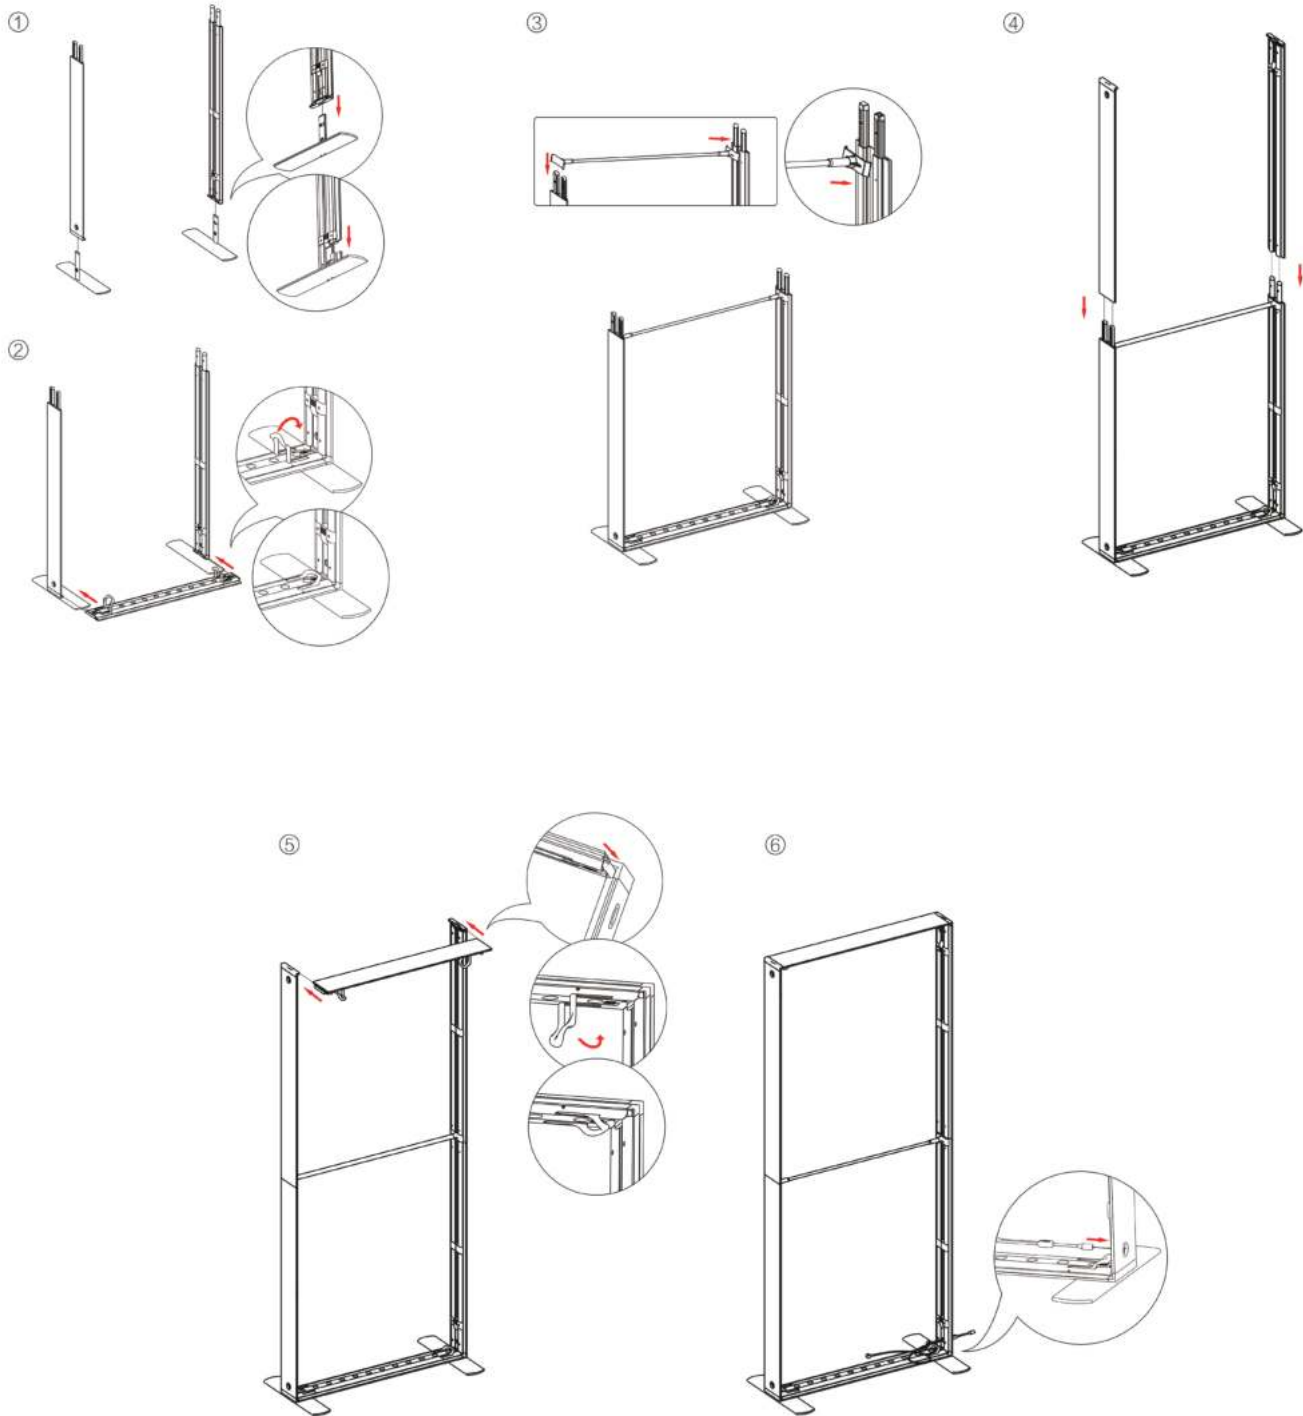

SEGO CONFIGURATION H

SEGO MODULAR LIGHTBOX DISPLAY
PRODUCT CODE:SEGO-H-20x10G

SET UP INSTRUCTIONS SEGO 100X225 FRAME ASSEMBLY

SEGO CONFIGURATION H

SEGO MODULAR LIGHTBOX DISPLAY

PRODUCT CODE:SEGO-H-20x10G

SEGO CONFIGURATION H

SEGO MODULAR LIGHTBOX DISPLAY
PRODUCT CODE:SEGO-H-20x10G

SET UP INSTRUCTIONS SEGO COUNTER FRAME ASSEMBLY

SEGO CONFIGURATION H

SEGO MODULAR LIGHTBOX DISPLAY
PRODUCT CODE:SEGO-H-20x10G

FRAME CONNECTION

SEGO CONFIGURATION H

SEGO MODULAR LIGHTBOX DISPLAY
PRODUCT CODE:SEGO-H-20x10G

TRANSFORMER WIRING CONNECTION