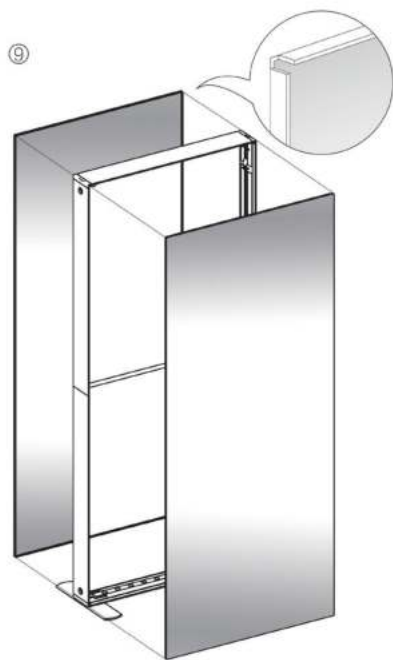

SEGO CONFIGURATION H

SEGO MODULAR LIGHTBOX DISPLAY

PRODUCT CODE:SEGO-H-20x10G

On frame On graphic

PRODUCT DESCRIPTION

The advanced technology of the new SEGO modular lightbox system combines innovation with intuition. Toolless down to its feet, SEGO is designed to help heighten your display experience. Magnetic electrical connectors light up the UL certified LED lights that come pre-installed in the profiles. Electrical wires stay hidden from view. Edge-to-edge customizable SEG backlit fabric graphics cover the front and back of the aluminum frame. Portable, configurable, desirable, SEGO is a lightbox unlike the others. SEGO is so well thought out, even its durable foam cut carry bag is made distinctly to keep all parts and pieces protected and organized.

Frame	Template Dims	Notes
A	39.75"W x 88.625"H	
B	39.75"W x 88.625"H	
C	39.75"W x 88.625"H	
D	39.75"W x 88.625"H	
E	78.125"W x 88.625"H	Obstruction on front graphic
F	39.75"W x 88.625"H	
G	39.75"W x 88.625"H	
H	39.625" W x 39.75" H	Counter

SEGO CONFIGURATION H

SEGO MODULAR LIGHTBOX DISPLAY
PRODUCT CODE:SEGO-H-20x10G

SET UP INSTRUCTIONS SEGO 100X225 FRAME ASSEMBLY

SEGO CONFIGURATION H

SEGO MODULAR LIGHTBOX DISPLAY
PRODUCT CODE:SEGO-H-20x10G

SEGO CONFIGURATION H