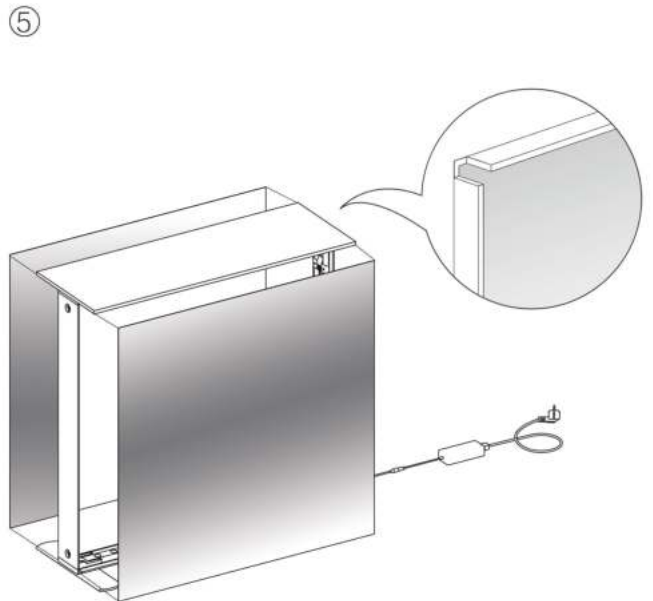

SEGO CONFIGURATION H

SEGO MODULAR LIGHTBOX DISPLAY
PRODUCT CODE:SEGO-H-20x10G

SET UP INSTRUCTIONS SEGO COUNTER FRAME ASSEMBLY