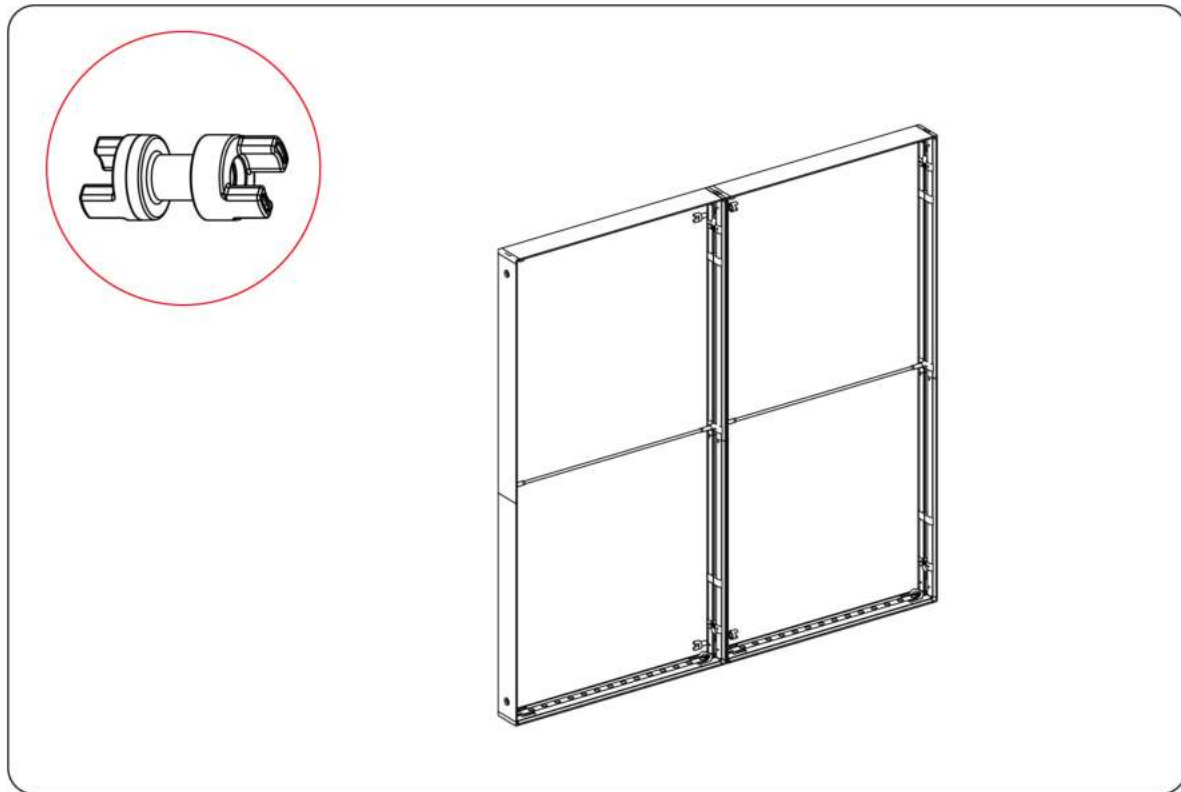

SEGO MODULAR LIGHTBOX DISPLAY
PRODUCT CODE:SEGO-H-20x10G

SET UP INSTRUCTIONS SEGO COUNTER FRAME ASSEMBLY

SEGO CONFIGURATION H

SEGO MODULAR LIGHTBOX DISPLAY

PRODUCT CODE:SEGO-H-20x10G

FRAME CONNECTION

SEGO CONFIGURATION H