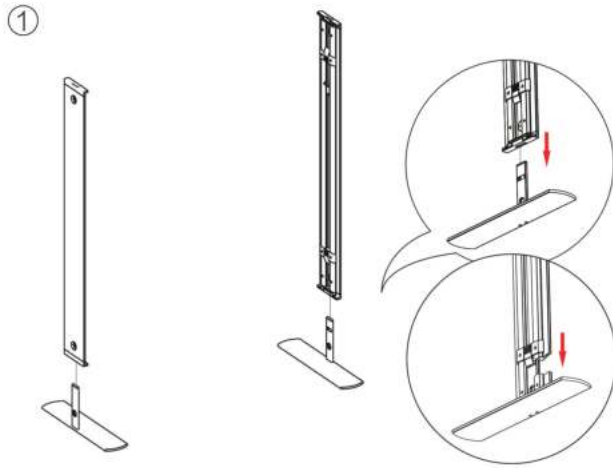

SEGO CONFIGURATION H

SEGO MODULAR LIGHTBOX DISPLAY
PRODUCT CODE:SEGO-H-20x10G

SET UP INSTRUCTIONS SEGO COUNTER FRAME ASSEMBLY