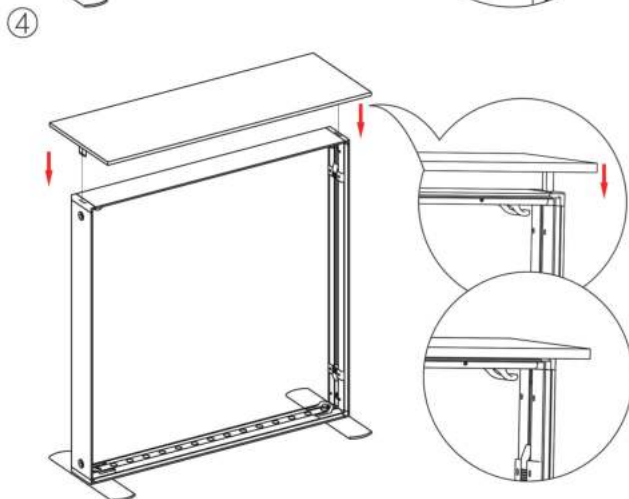

SEGO CONFIGURATION H

SEGO MODULAR LIGHTBOX DISPLAY
PRODUCT CODE:SEGO-H-20x10G

SET UP INSTRUCTIONS SEGO COUNTER FRAME ASSEMBLY