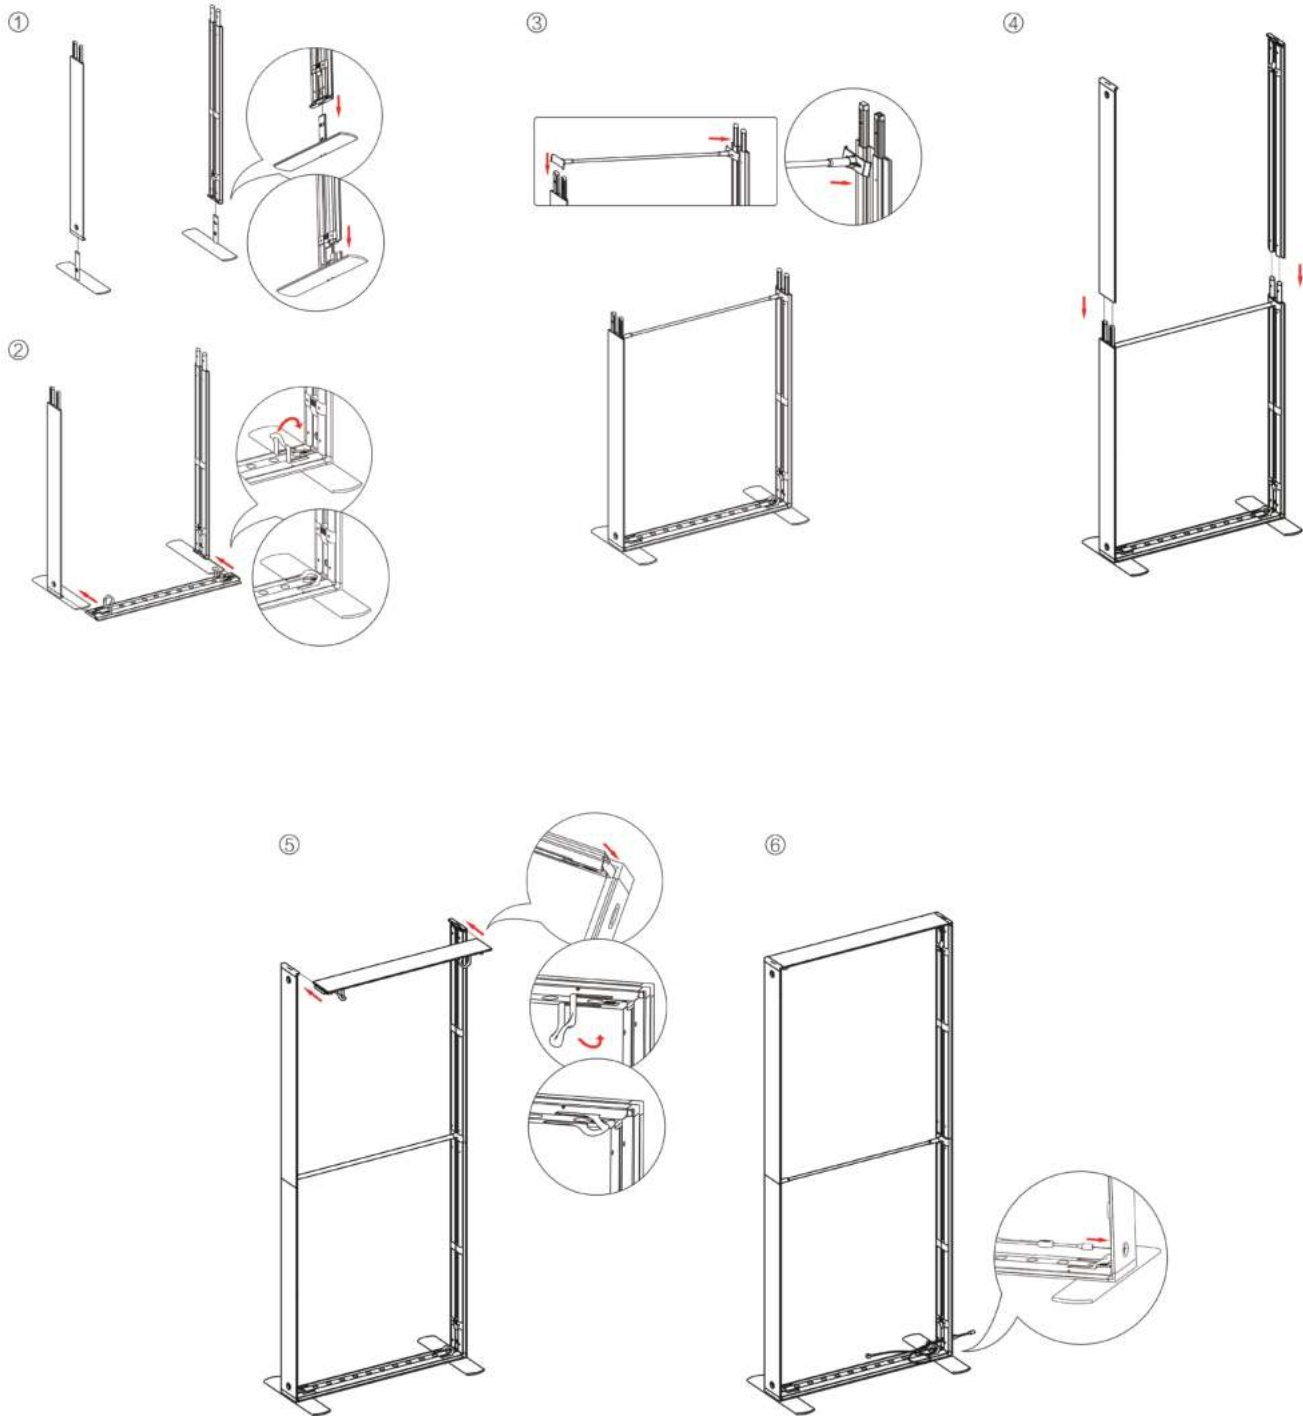

SEGO CONFIGURATION H

SEGO MODULAR LIGHTBOX DISPLAY
PRODUCT CODE:SEGO-H-20x10G

SET UP INSTRUCTIONS SEGO 100X225 FRAME ASSEMBLY