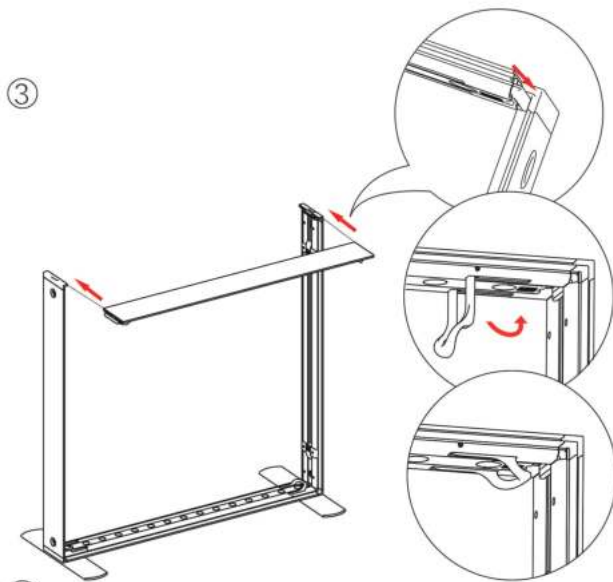

SEGO CONFIGURATION H

SEGO MODULAR LIGHTBOX DISPLAY
PRODUCT CODE:SEGO-H-20x10G

SET UP INSTRUCTIONS SEGO COUNTER FRAME ASSEMBLY