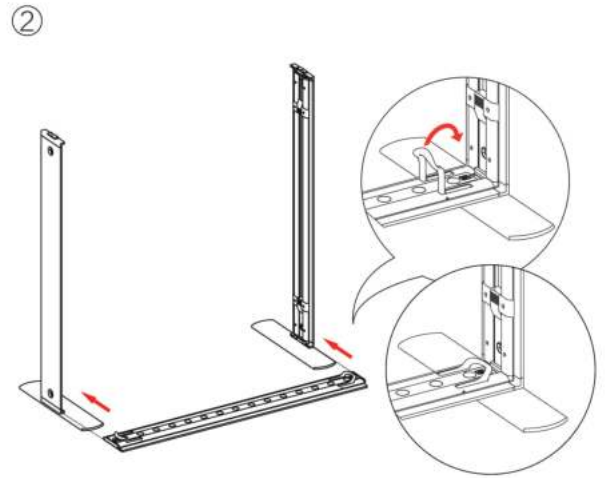

SEGO CONFIGURATION H

SEGO MODULAR LIGHTBOX DISPLAY
PRODUCT CODE:SEGO-H-20x10G

SET UP INSTRUCTIONS SEGO COUNTER FRAME ASSEMBLY