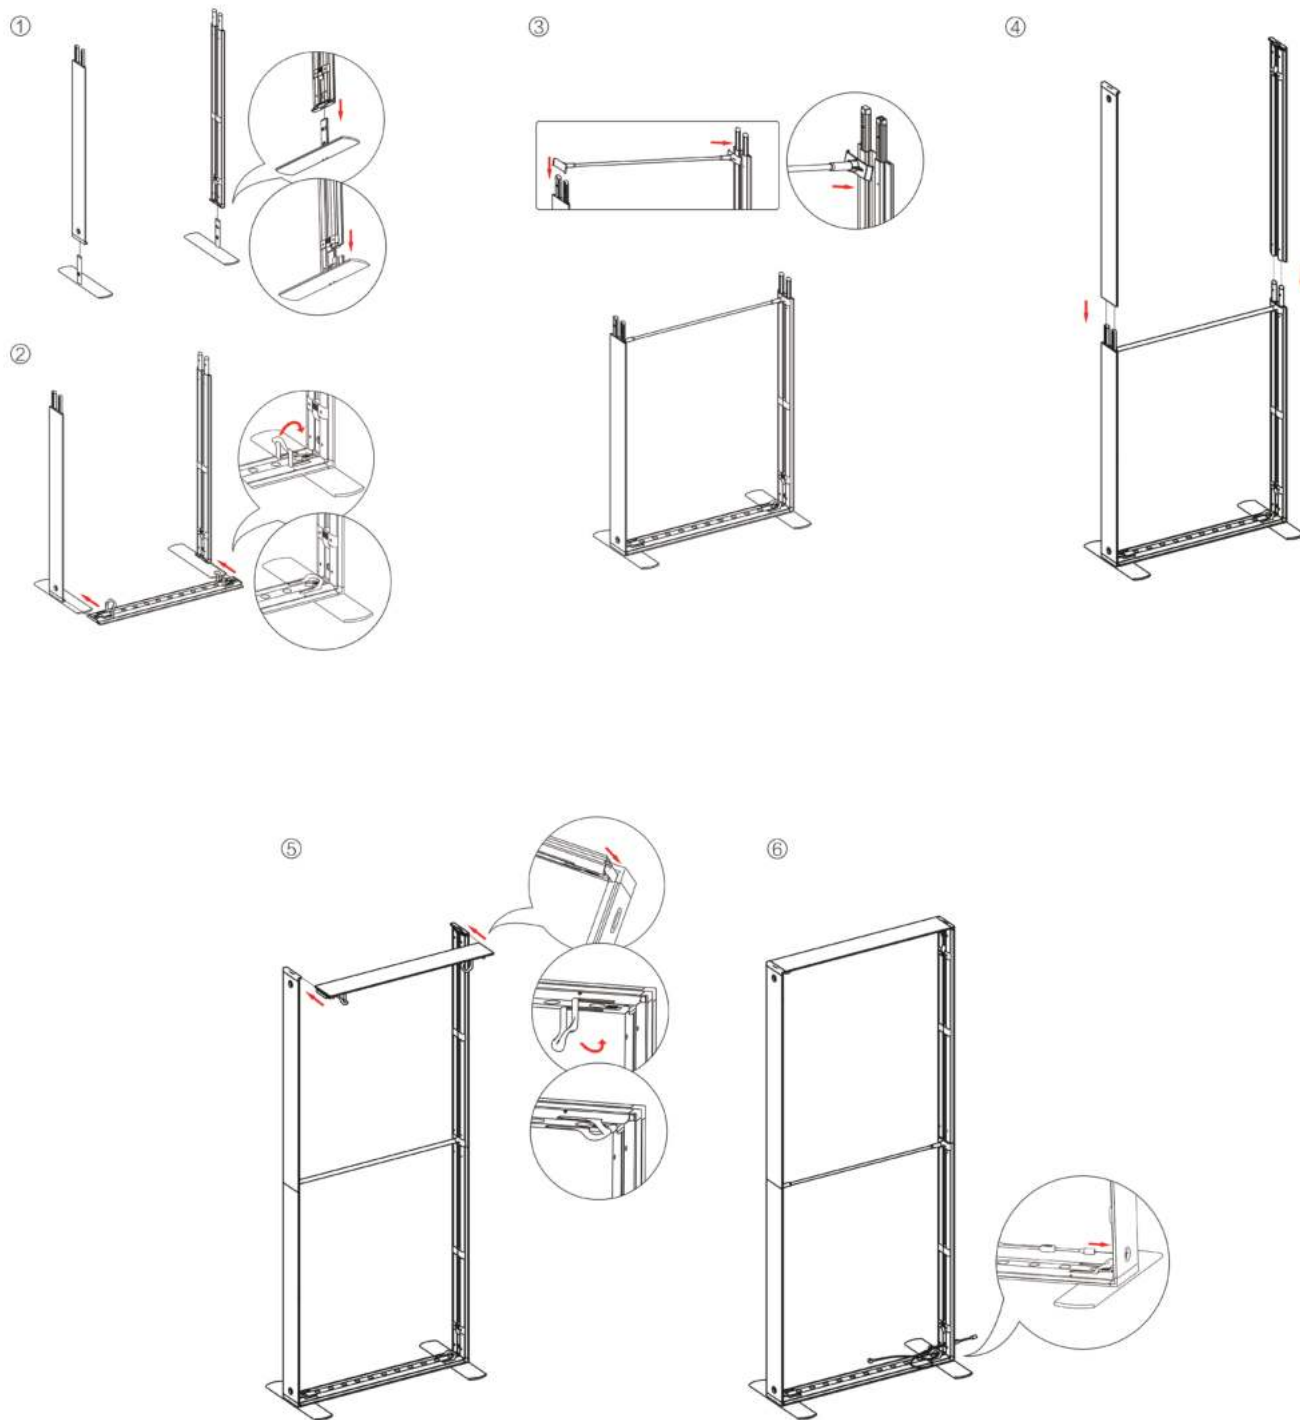

# SEGO CONFIGURATION K

SEGO MODULAR LIGHTBOX DISPLAY

PRODUCT CODE:SEGO-K-10x10G

## SET UP INSTRUCTIONS SEGO 100X225 FRAME ASSEMBLY