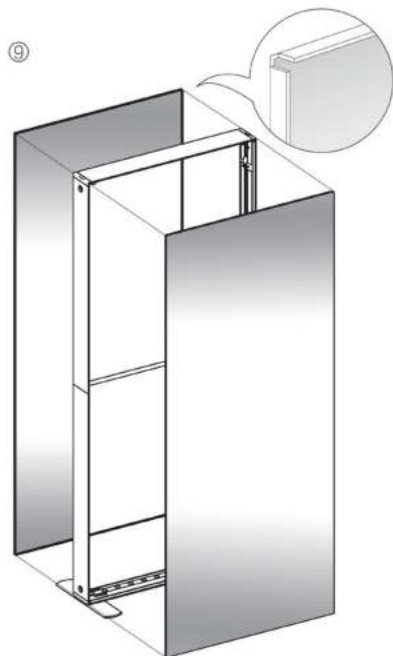

# SEGO CONFIGURATION K

SEGO MODULAR LIGHTBOX DISPLAY

PRODUCT CODE:SEGO-K-10x10G

## SET UP INSTRUCTIONS SEGO 100X225 FRAME ASSEMBLY