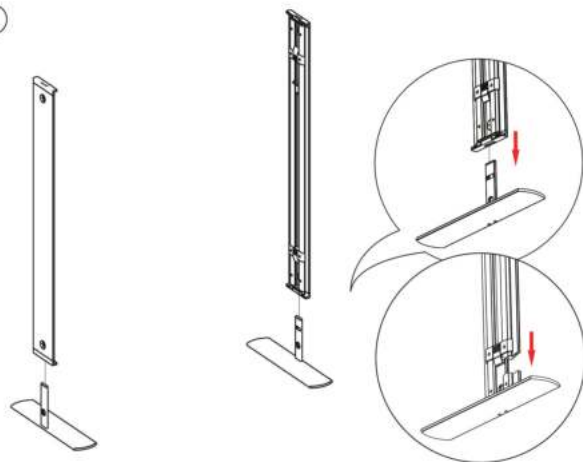

SEGO CONFIGURATION K

SEGO MODULAR LIGHTBOX DISPLAY

PRODUCT CODE:SEGO-K-10x10G

SET UP INSTRUCTIONS

COUNTER ASSEMBLY

①