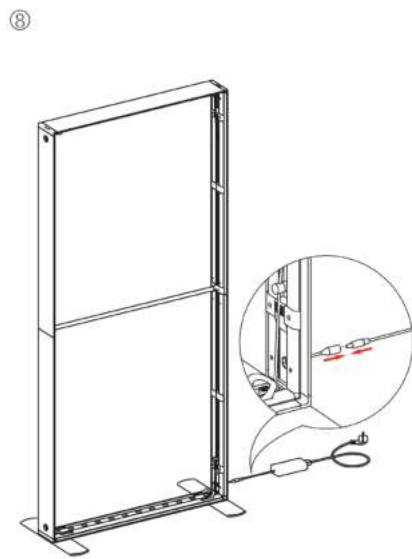

SEGO CONFIGURATION K

SEGO MODULAR LIGHTBOX DISPLAY

PRODUCT CODE:SEGO-K-10x10G