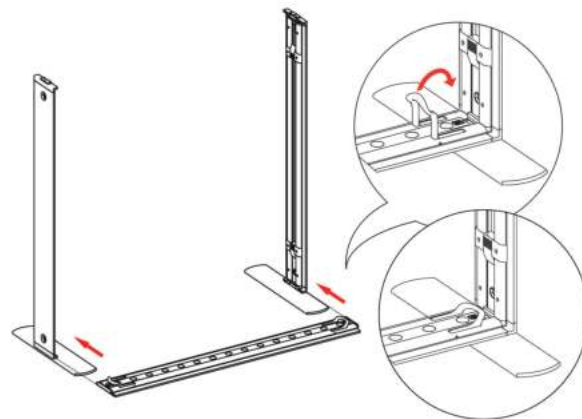

SEGO CONFIGURATION K

SEGO MODULAR LIGHTBOX DISPLAY

PRODUCT CODE:SEGO-K-10x10G

SET UP INSTRUCTIONS

COUNTER ASSEMBLY

①

②

③

④

⑤