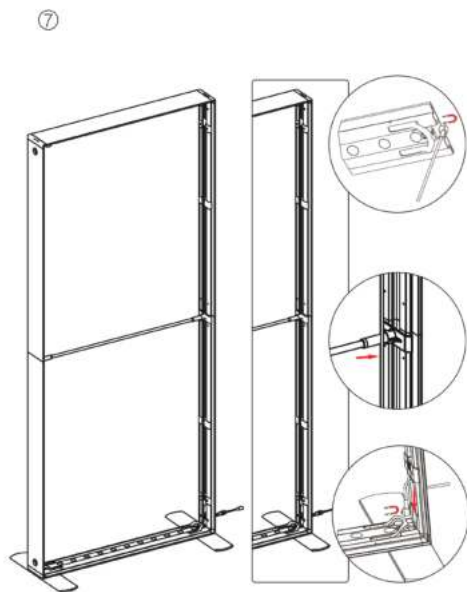

# SEGO CONFIGURATION K

SEGO MODULAR LIGHTBOX DISPLAY

PRODUCT CODE:SEGO-K-10x10G

## SET UP INSTRUCTIONS SEGO 100X225 FRAME ASSEMBLY